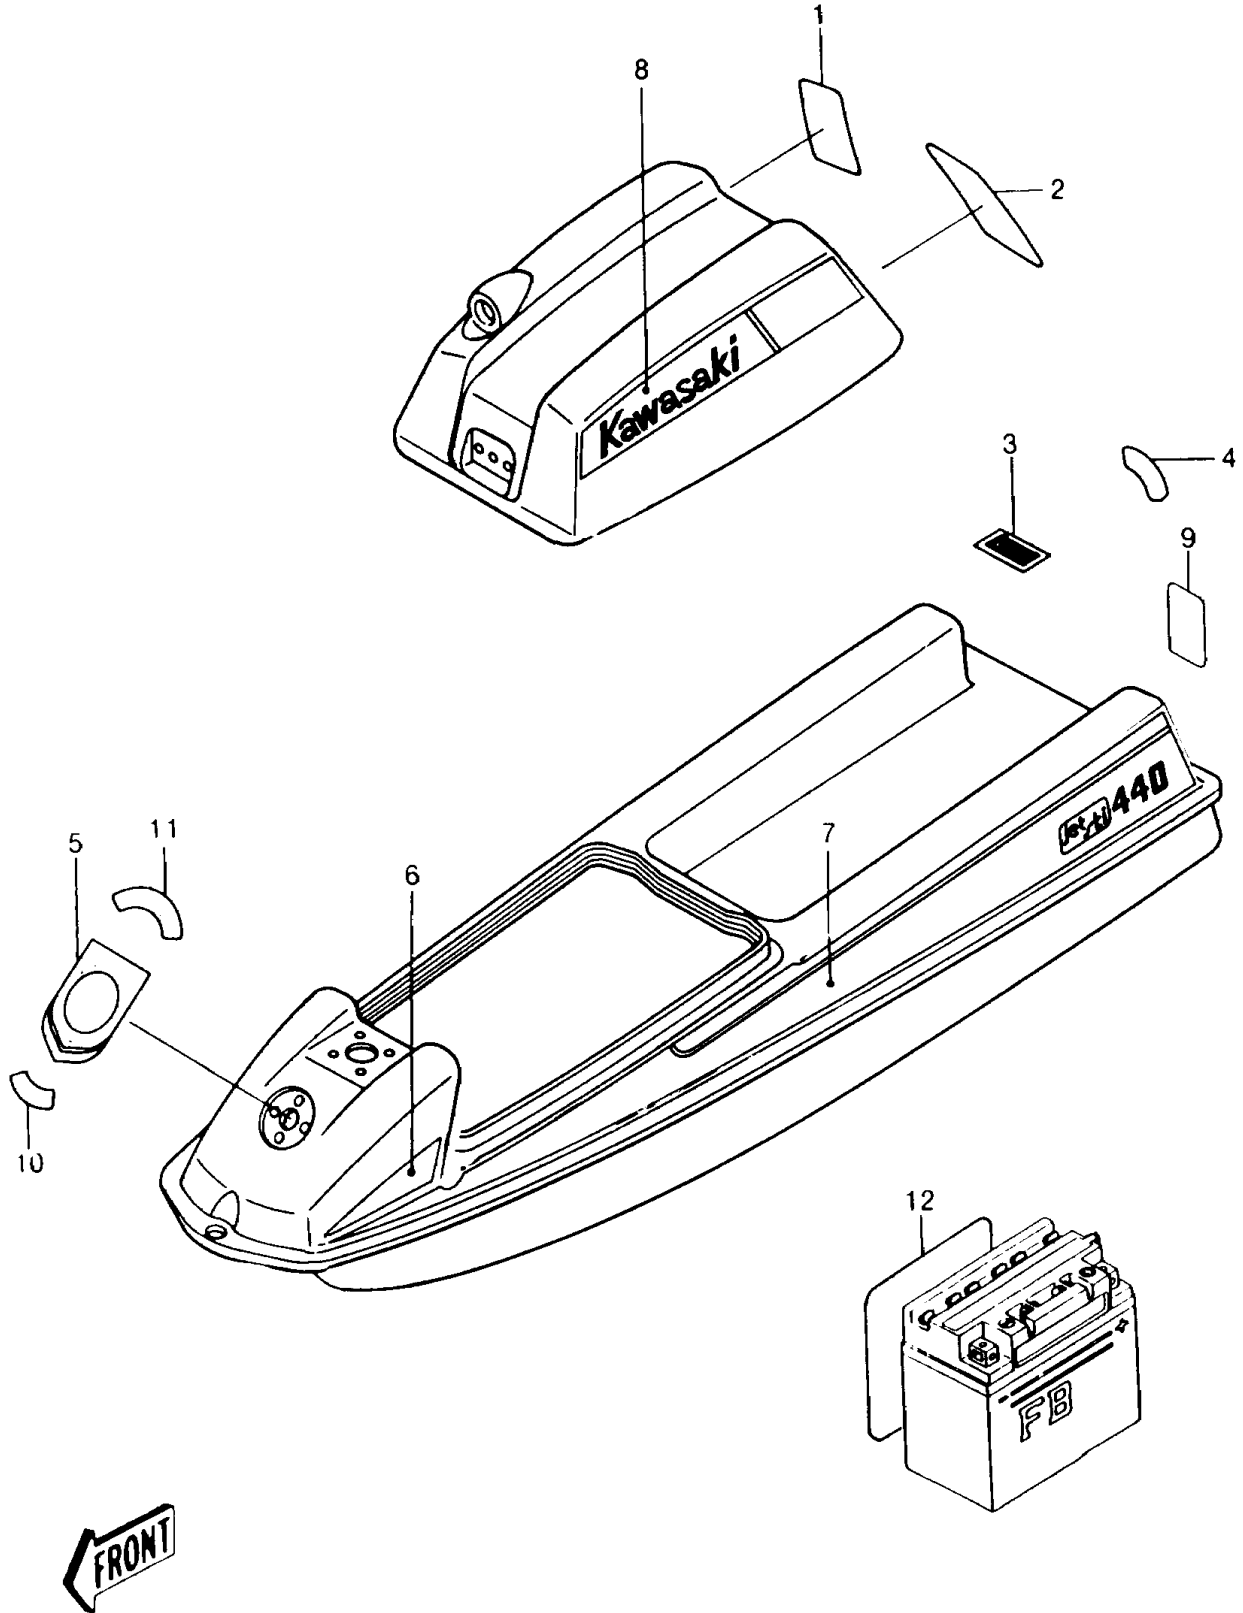

1989 JS440 PARTS DIAGRAM

Labels (JS440-A13/A14)

1989 JS440 PARTS LIST

Labels (JS440-A13/A14)

ITEM NAME	PART NUMBER	QUANTITY
LABEL-WARNING,MAINTENANCE (Ref # 1)	56040-3736	1
LABEL-WARNING,SAFETY (Ref # 2)	56040-3732	1
LABEL,FIRE EXTINGUISHER (Ref # 3)	56022-506	1
LABEL-WARNING,CAP (Ref # 4)	56040-3705	1
PATTERN,DECK,FR,UPP (Ref # 5)	56048-1591	1
PATTERN,DECK,FR,RH (Ref # 6A)	56048-1593	1
PATTERN,DECK,FR,LH (Ref # 6)	56048-1592	1
PATTERN,DECK,RR,RH (Ref # 7A)	56048-1595	1
PATTERN,DECK,RR,LH (Ref # 7)	56048-1594	1
PATTERN,ENGINE HOOD,RH (Ref # 8A)	56048-1597	1
PATTERN,ENGINE HOOD,LH (Ref # 8)	56048-1596	1