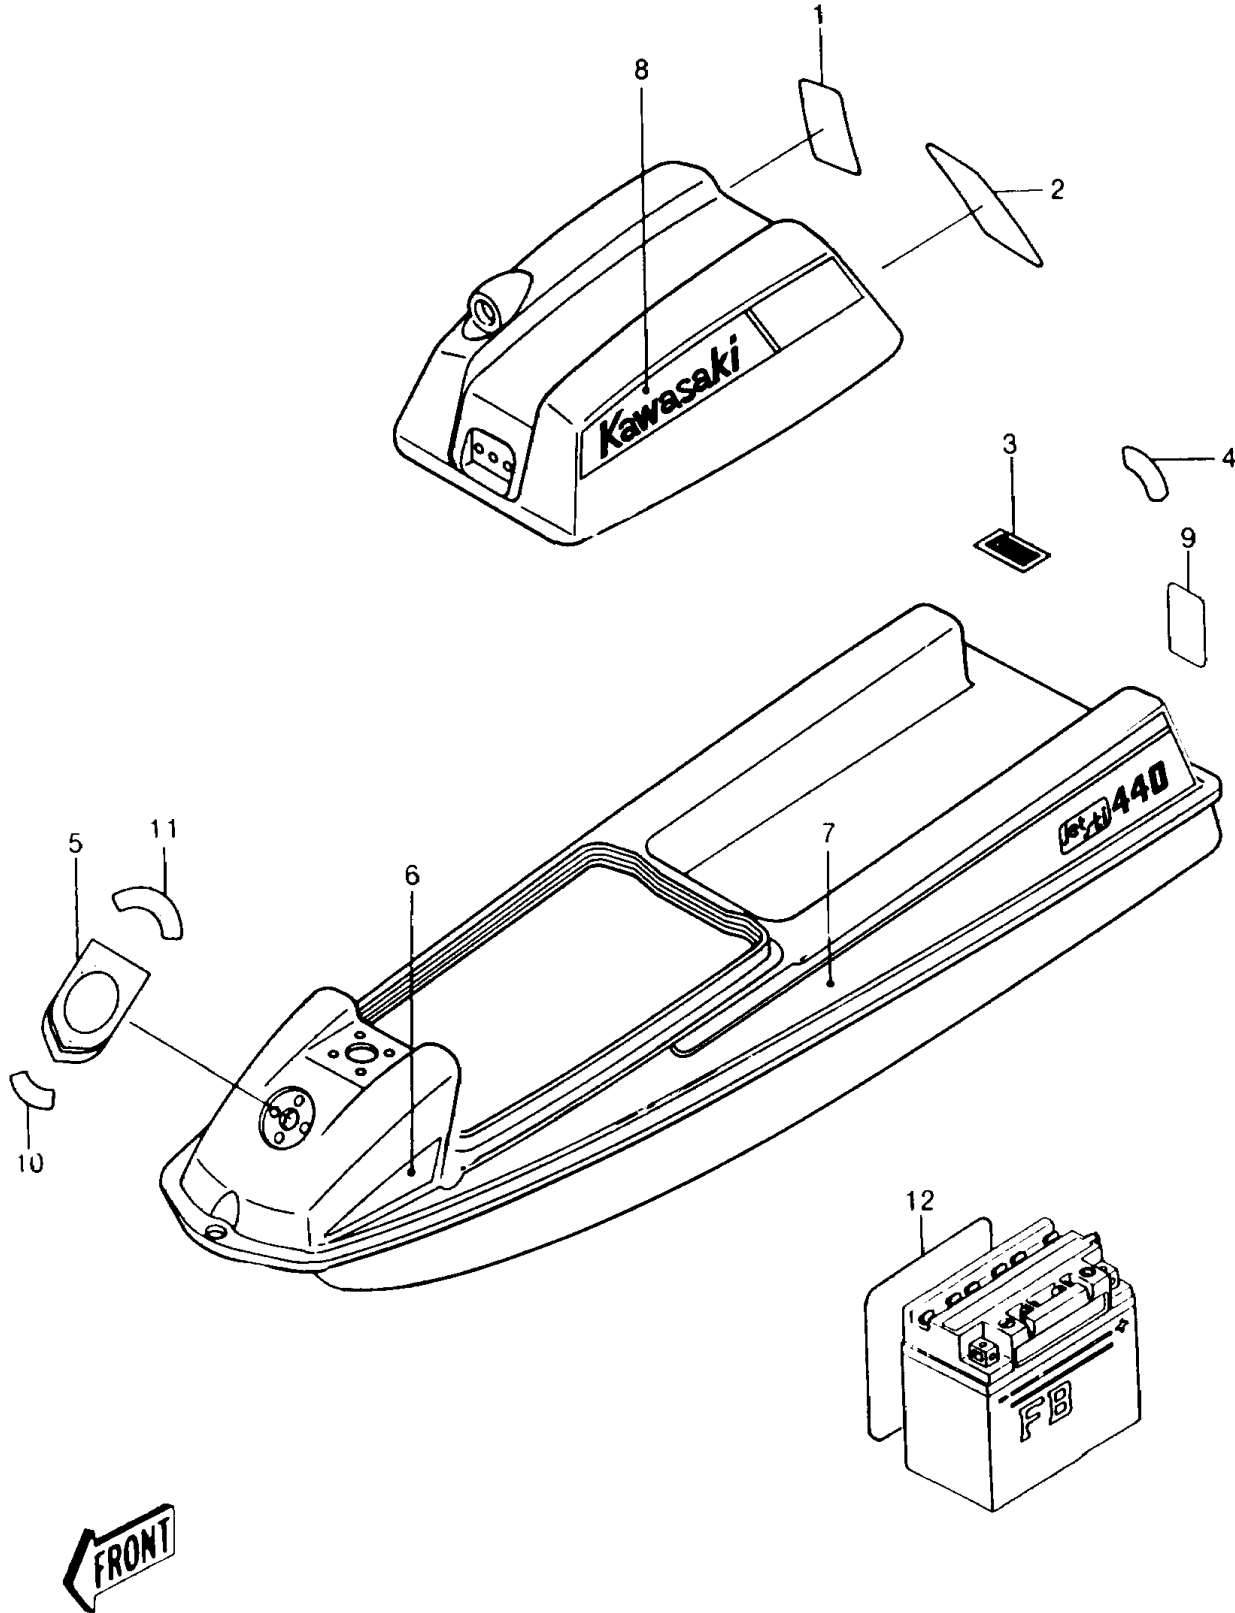

1990 JS440 PARTS DIAGRAM

Labels (JS440-A13/A14)

1990 JS440 PARTS LIST

Labels (JS440-A13/A14)

ITEM NAME	PART NUMBER	QUANTITY
LABEL,OIL RECOMMENDED(FRENCH) (Ref # 10)	56040-3849	1
LABEL,FUEL CAUTION(FRENCH) (Ref # 11)	56040-3858	1
LABEL,BATTERY CAUTION(FRENCH) (Ref # 12)	56040-1106	1
LABEL-WARNING,SAFETY (Ref # 1A)	56040-3821	1
LABEL,SAFETY(FRENCH) (Ref # 1B)	56040-3844	1
LABEL-WARNING,SAFETY (Ref # 2A)	56040-3820	1
LABEL,SAFETY(FRENCH) (Ref # 2B)	56040-3850	1
LABEL,FIRE EXTINGUISHER(FRENCH (Ref # 3A)	56030-3725	1
LABEL,FIRE EXTINGUISHER (Ref # 3)	56022-506	1
LABEL,FIRE EXTINGUISHER(FRENCH (Ref # 4A)	56040-3843	1
LABEL-WARNING,CAP (Ref # 4)	56040-3705	1
PATTERN,FRONT DECK,UPP (Ref # 5A)	56048-1598	1
PATTERN,FRONT DECK,LH (Ref # 6B)	56048-1599	1
PATTERN,FRONT DECK,RH (Ref # 6C)	56048-1600	1
PATTERN,REAR DECK,LH (Ref # 7B)	56049-1309	1
PATTERN,REAR DECK,RH (Ref # 7C)	56049-1310	1
PATTERN,ENGINE HOOD,LH (Ref # 8B)	56048-1603	1
PATTERN,ENGINE HOOD,RH (Ref # 8C)	56048-1604	1
LABEL-WARNING,IMPORTANT SAFETY (Ref # 9A)	56040-3871	1
LABEL,NOZZLE CHECK(FRENCH) (Ref # 9)	56040-3807	1