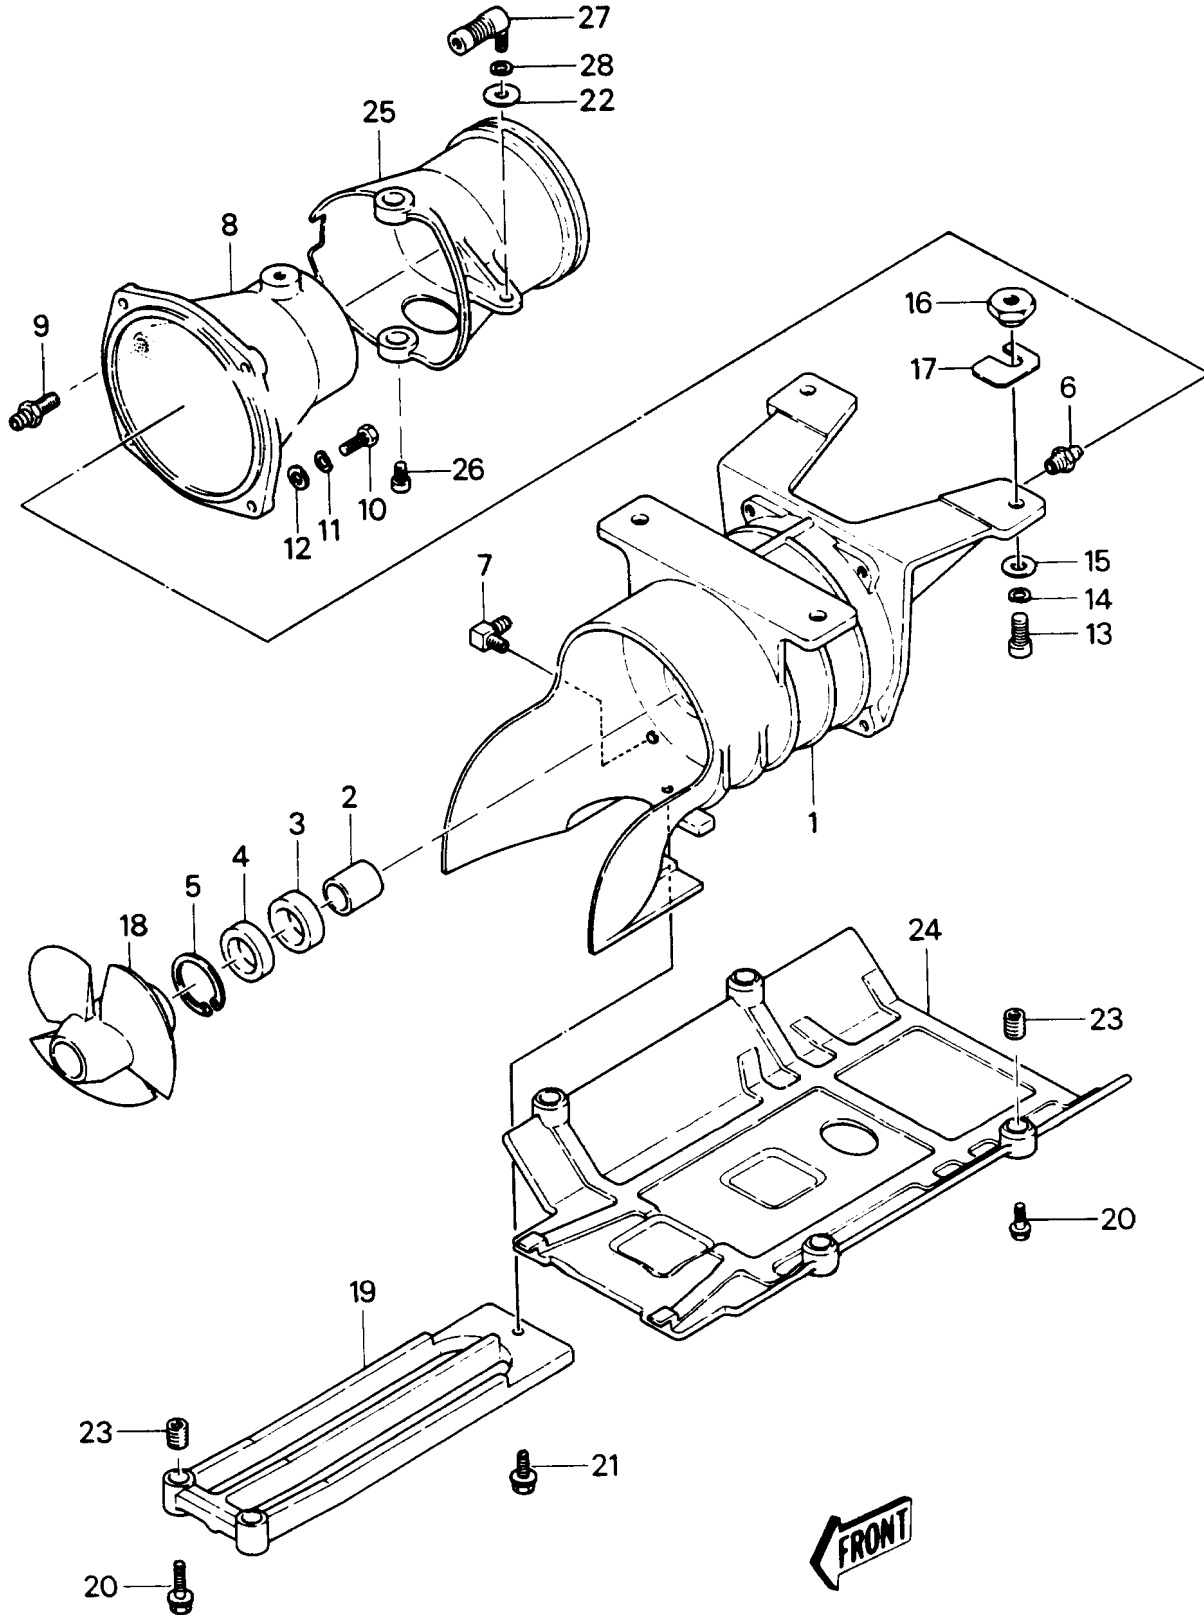

1987 JS440 PARTS DIAGRAM

JET PUMP

1987 JS440 PARTS LIST

JET PUMP

ITEM NAME	PART NUMBER	QUANTITY
BOLT,8X25 (Ref # 10)	110R0825	4
WASHER-SPRING,8MM (Ref # 11)	461S0800	4
WASHER (Ref # 12)	92022-562	4
BOLT,10X25 (Ref # 13)	92003-529	4
WASHER-SPRING,10MM (Ref # 14)	461S1000	4
WASHER-PLAIN,10MM (Ref # 15)	411S1000	4
NUT,10MM (Ref # 16)	92015-3005	4
SHIM,T=0.5MM (Ref # 17A)	92025-3702	AR
SHIM,T=1.0MM (Ref # 17B)	92025-3703	AR
SHIM,T=1.5MM (Ref # 17C)	92025-3704	AR
SHIM,T=0.3MM (Ref # 17)	92025-3701	AR
IMPELLER (Ref # 18)	59256-504	1
GRATE (Ref # 19)	59366-3001	1
BOLT-WP,6X25 (Ref # 20)	156R0625	6
BOLT,6X16 (Ref # 21)	92002-3728	1
WASHER (Ref # 22)	92022-567	1
NUT,INSERT,6MM (Ref # 23)	92015-523	6
COVER-JET PUMP (Ref # 24)	59446-3002	1
NOZZLE-STRG (Ref # 25)	59476-3702	1
BOLT,SOCKET,6X11 (Ref # 26)	92001-3701	2
JOINT-BALL (Ref # 27)	59266-3701	1
WASHER-SPRING,6MM (Ref # 28)	461S0600	1
CASE-PUMP (Ref # 1)	59336-3701	1
BUSHING (Ref # 2)	92028-503	1
SEAL-OIL,SCY20368 (Ref # 3)	92050-502	1
SEAL-OIL,SC20367 (Ref # 4)	92050-503	1
RING-SNAP (Ref # 5)	92036-502	1
FITTING,GREASE (Ref # 6)	92005-501	1
ELBOW (Ref # 7)	52014-3002	1

1987 JS440 PARTS LIST

JET PUMP

ITEM NAME	PART NUMBER	QUANTITY
NOZZLE-PUMP (Ref # 8)	59136-3001	1
FITTING,HOSE (Ref # 9)	92005-3001	1