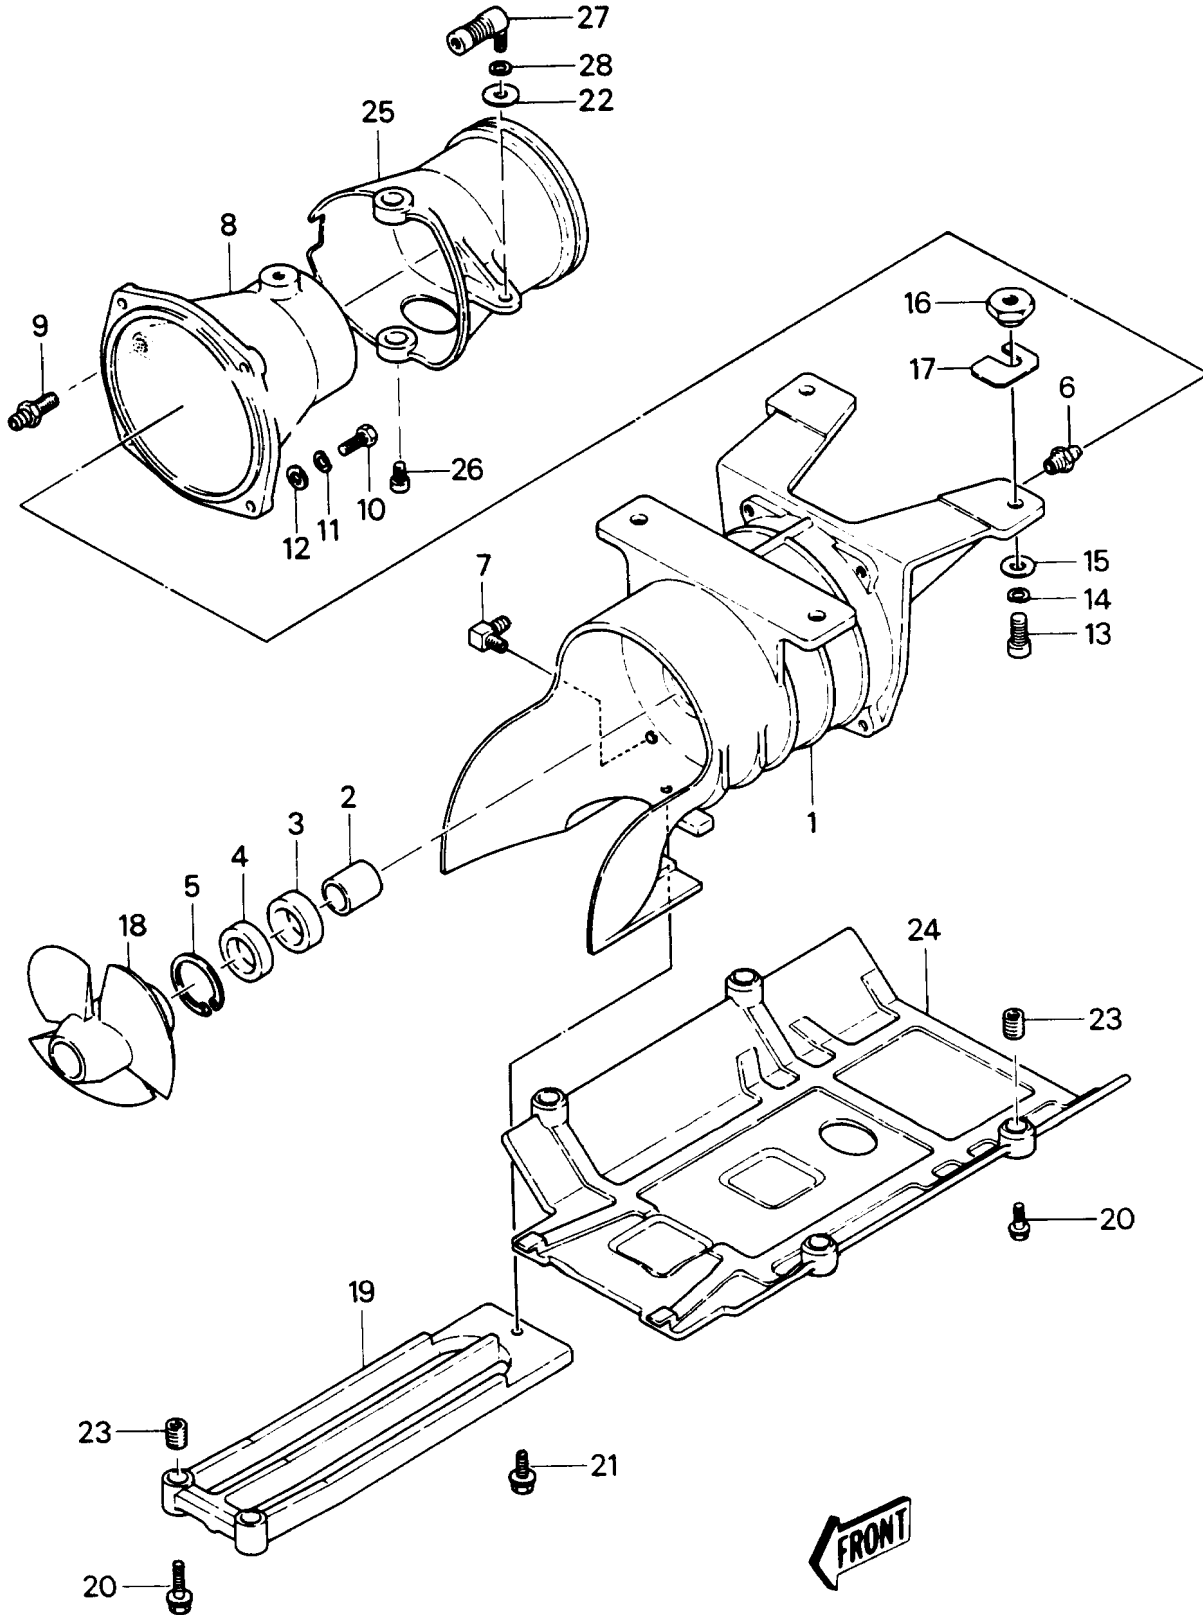

1988 JS440 PARTS DIAGRAM

JET PUMP

1988 JS440 PARTS LIST

JET PUMP

ITEM NAME	PART NUMBER	QUANTITY
BOLT,8X25 (Ref # 10)	110R0825	4
WASHER-SPRING,8MM (Ref # 11)	461S0800	4
WASHER (Ref # 12)	92022-562	4
BOLT,10X25 (Ref # 13)	92003-529	4
WASHER-SPRING,10MM (Ref # 14)	461S1000	4
WASHER-PLAIN,10MM (Ref # 15)	411S1000	4
NUT,10MM (Ref # 16)	92015-3005	4
SHIM,T=0.5MM (Ref # 17A)	92025-3702	AR
SHIM,T=1.0MM (Ref # 17B)	92025-3703	AR
SHIM,T=1.5MM (Ref # 17C)	92025-3704	AR
SHIM,T=0.3MM (Ref # 17)	92025-3701	AR
IMPELLER (Ref # 18)	59256-504	1
GRATE (Ref # 19)	59366-3001	1
BOLT-WP,6X25 (Ref # 20)	156R0625	6
BOLT,6X16 (Ref # 21)	92002-3728	1
WASHER (Ref # 22)	92022-567	1
NUT,INSERT,6MM (Ref # 23)	92015-523	6
COVER-JET PUMP (Ref # 24)	59446-3002	1
NOZZLE-STRG (Ref # 25)	59476-3702	1
BOLT,SOCKET,6X11 (Ref # 26)	92001-3701	2
JOINT-BALL (Ref # 27)	59266-3701	1
WASHER-SPRING,6MM (Ref # 28)	461S0600	1
CASE-PUMP (Ref # 1)	59336-3701	1
BUSHING (Ref # 2)	92028-503	1
SEAL-OIL,SCY20368 (Ref # 3)	92050-502	1
SEAL-OIL,SC20367 (Ref # 4)	92050-503	1
RING-SNAP (Ref # 5)	92036-502	1
FITTING,GREASE (Ref # 6)	92005-501	1
ELBOW (Ref # 7)	52014-3002	1

1988 JS440 PARTS LIST

JET PUMP

ITEM NAME	PART NUMBER	QUANTITY
NOZZLE-PUMP (Ref # 8)	59136-3001	1
FITTING,HOSE (Ref # 9)	92005-3001	1