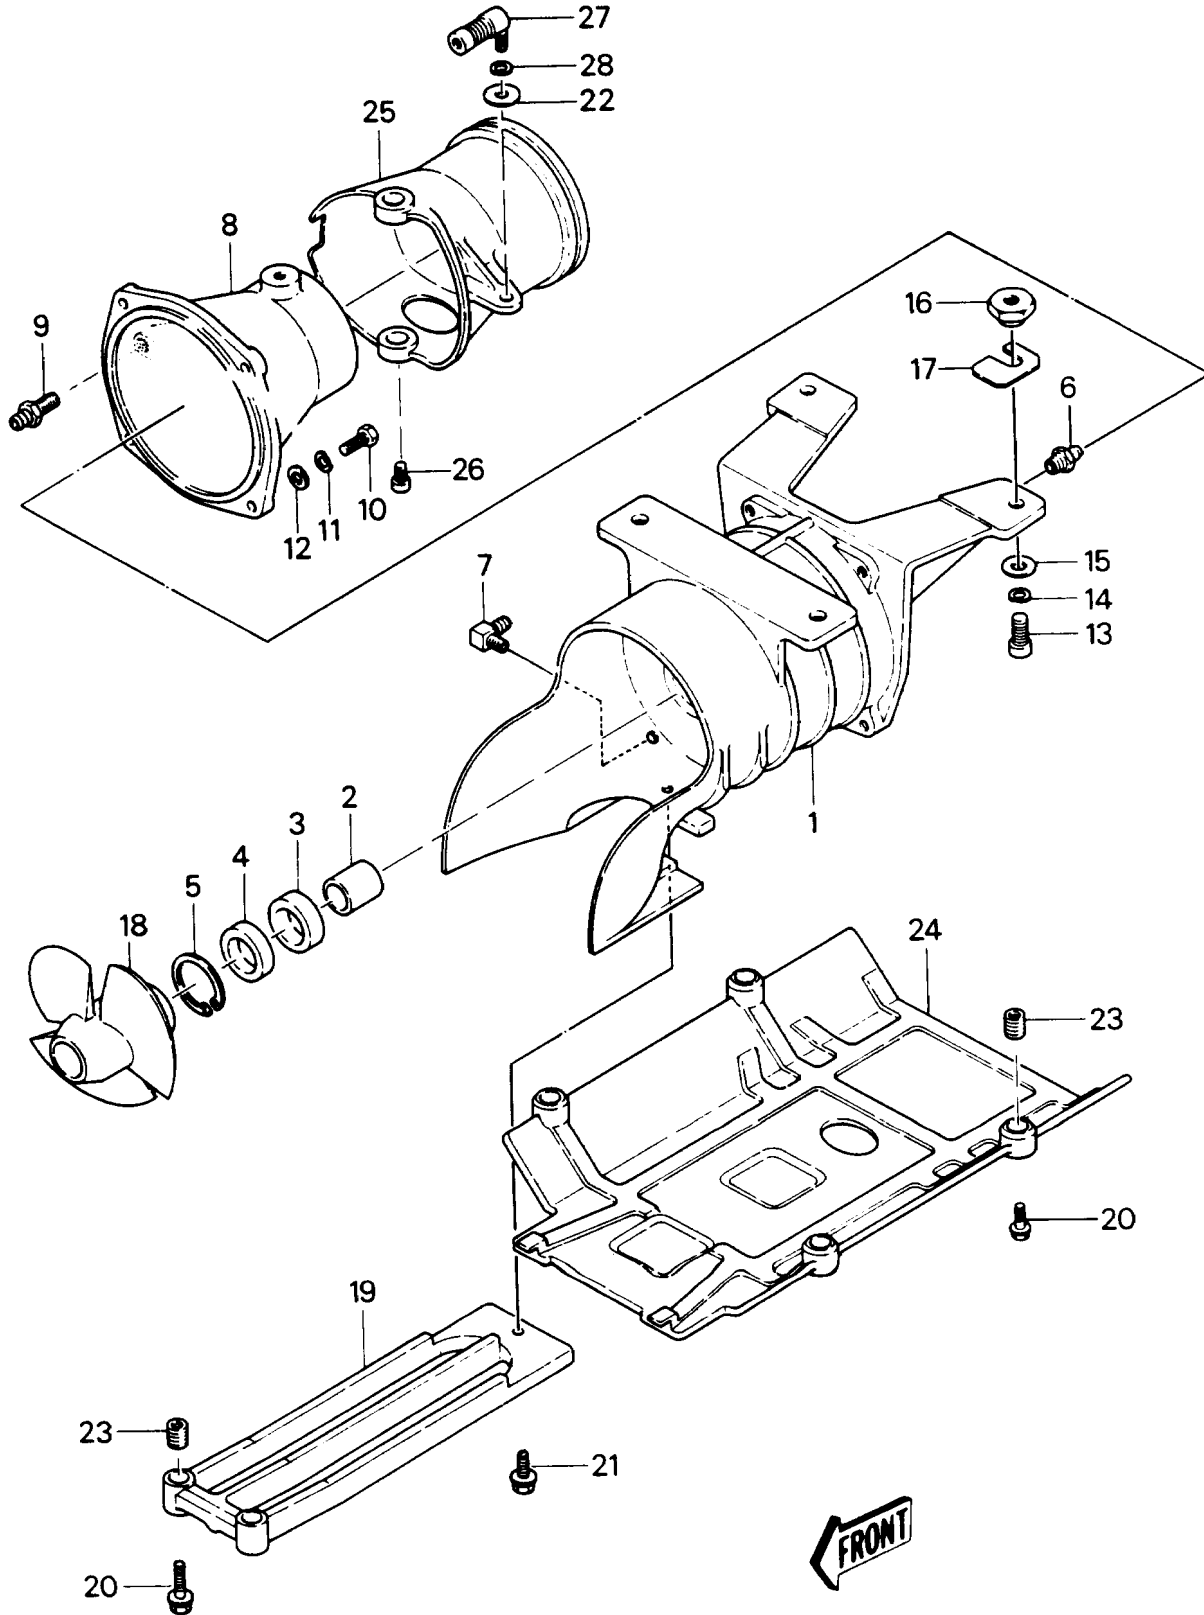

# 1988 JS440 PARTS DIAGRAM

JET PUMP

# 1988 JS440 PARTS LIST

## JET PUMP

ITEM NAME	PART NUMBER	QUANTITY
BOLT,8X25 (Ref # 10)	110R0825	4
WASHER-SPRING,8MM (Ref # 11)	461S0800	4
WASHER (Ref # 12)	92022-562	4
BOLT,10X25 (Ref # 13)	92003-529	4
WASHER-SPRING,10MM (Ref # 14)	461S1000	4
WASHER-PLAIN,10MM (Ref # 15)	411S1000	4
NUT,10MM (Ref # 16)	92015-3005	4
SHIM,T=0.5MM (Ref # 17A)	92025-3702	AR
SHIM,T=1.0MM (Ref # 17B)	92025-3703	AR
SHIM,T=1.5MM (Ref # 17C)	92025-3704	AR
SHIM,T=0.3MM (Ref # 17)	92025-3701	AR
IMPELLER (Ref # 18)	59256-504	1
GRATE (Ref # 19)	59366-3001	1
BOLT-WP,6X25 (Ref # 20)	156R0625	6
BOLT,6X16 (Ref # 21)	92002-3728	1
WASHER (Ref # 22)	92022-567	1
NUT,INSERT,6MM (Ref # 23)	92015-523	6
COVER-JET PUMP (Ref # 24)	59446-3002	1
NOZZLE-STRG (Ref # 25)	59476-3702	1
BOLT,SOCKET,6X11 (Ref # 26)	92001-3701	2
JOINT-BALL (Ref # 27)	59266-3701	1
WASHER-SPRING,6MM (Ref # 28)	461S0600	1
CASE-PUMP (Ref # 1)	59336-3701	1
BUSHING (Ref # 2)	92028-503	1
SEAL-OIL,SCY20368 (Ref # 3)	92050-502	1
SEAL-OIL,SC20367 (Ref # 4)	92050-503	1
RING-SNAP (Ref # 5)	92036-502	1
FITTING,GREASE (Ref # 6)	92005-501	1
ELBOW (Ref # 7)	52014-3002	1

## JET PUMP

ITEM NAME	PART NUMBER	QUANTITY
NOZZLE-PUMP (Ref # 8)	59136-3001	1
FITTING,HOSE (Ref # 9)	92005-3001	1