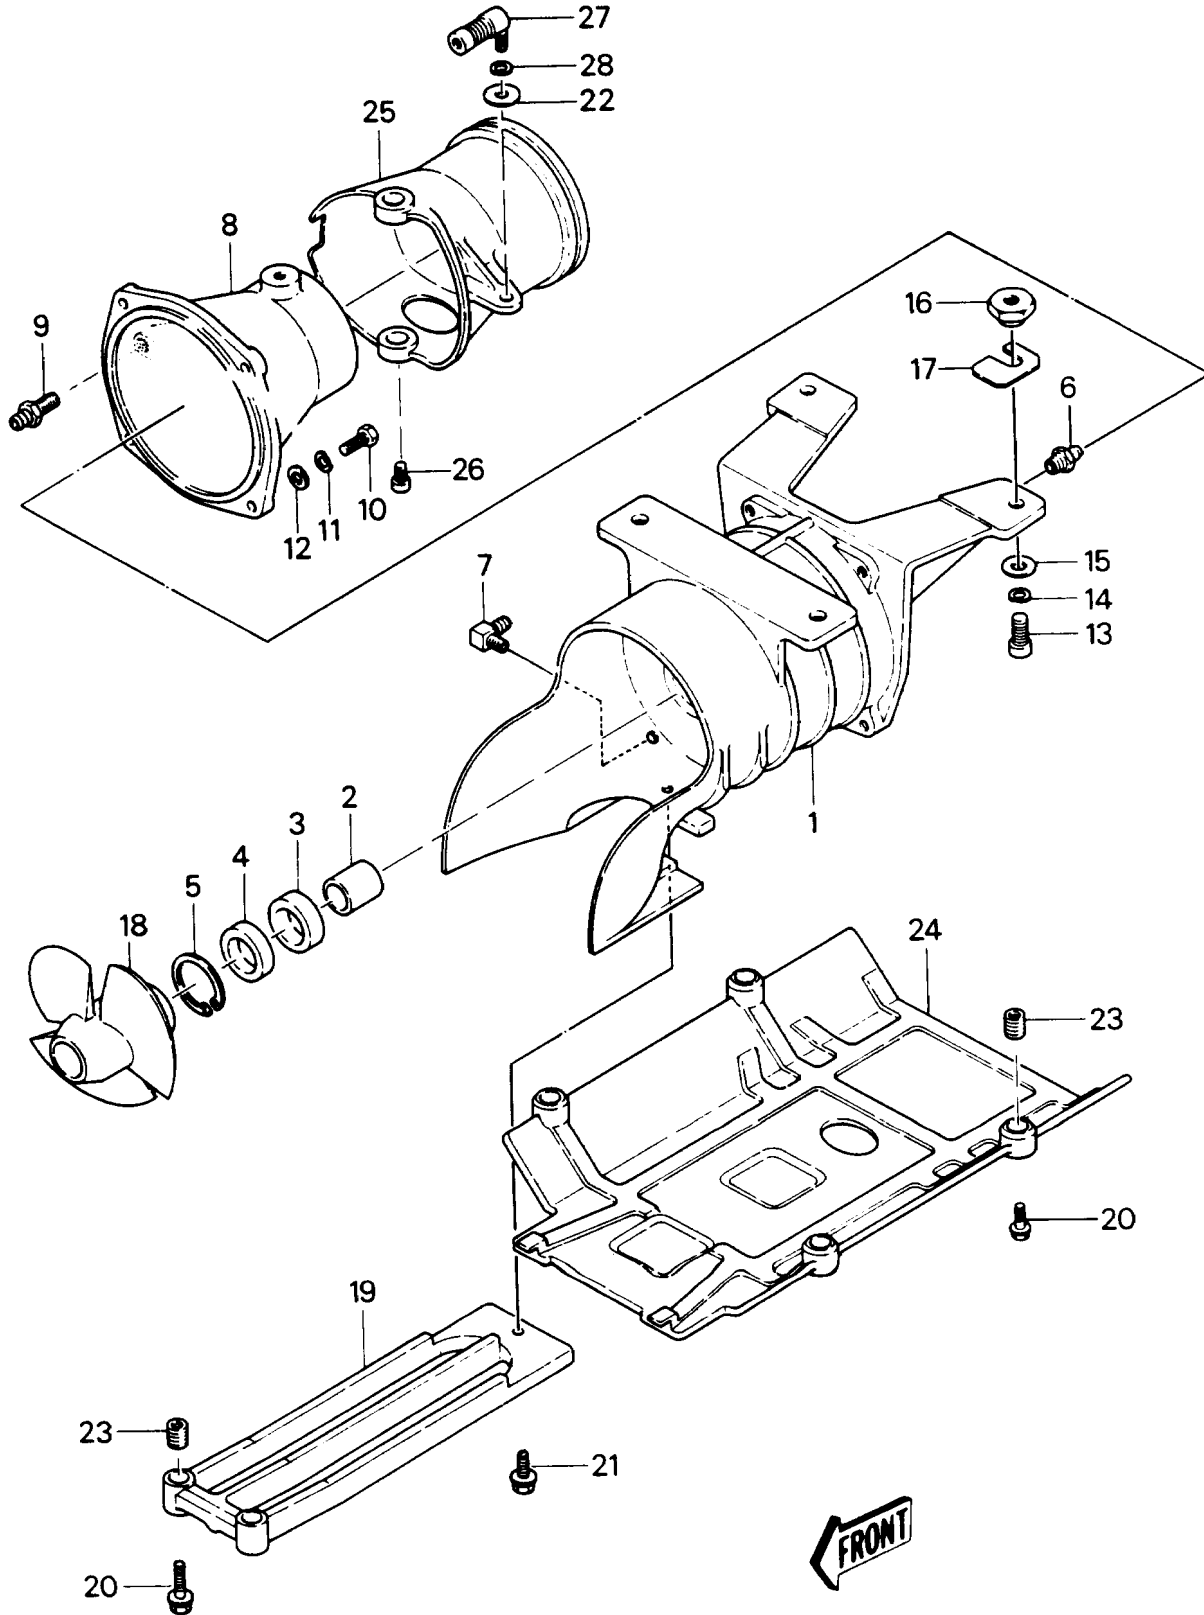

# 1990 JS440 PARTS DIAGRAM

# 1990 JS440 PARTS LIST

## JET PUMP

ITEM NAME	PART NUMBER	QUANTITY
BOLT,8X25 (Ref # 10)	110R0825	4
WASHER-SPRING,8MM (Ref # 11)	461S0800	4
WASHER (Ref # 12)	92022-562	4
BOLT,10X25 (Ref # 13)	92003-529	4
WASHER-SPRING,10MM (Ref # 14)	461S1000	4
WASHER-PLAIN,10MM (Ref # 15)	411S1000	4
NUT,10MM (Ref # 16)	92015-3005	4
SHIM,T=0.5MM (Ref # 17A)	92025-3702	AR
SHIM,T=1.0MM (Ref # 17B)	92025-3703	AR
SHIM,T=1.5MM (Ref # 17C)	92025-3704	AR
SHIM,T=0.3MM (Ref # 17)	92025-3701	AR
IMPELLER (Ref # 18)	59256-504	1
GRATE (Ref # 19)	59366-3001	1
BOLT-WP,6X25 (Ref # 20)	156R0625	6
BOLT,6X12 (Ref # 21A)	92002-3763	1
WASHER (Ref # 22)	92022-567	1
COVER-JET PUMP (Ref # 24A)	59446-3711	1
NOZZLE-STRG (Ref # 25)	59476-3702	1
BOLT,SOCKET,6X11 (Ref # 26)	92001-3701	2
JOINT-BALL (Ref # 27)	59266-3701	1
WASHER-SPRING,6MM (Ref # 28)	461S0600	1
CASE-PUMP (Ref # 1)	59336-3701	1
BUSHING (Ref # 2)	92028-503	1
SEAL-OIL,SCY20368 (Ref # 3)	92050-502	1
SEAL-OIL,SC20367 (Ref # 4)	92050-503	1
RING-SNAP (Ref # 5)	92036-502	1
FITTING,GREASE (Ref # 6)	92005-501	1
ELBOW (Ref # 7)	52014-3002	1
NOZZLE-PUMP (Ref # 8)	59136-3001	1