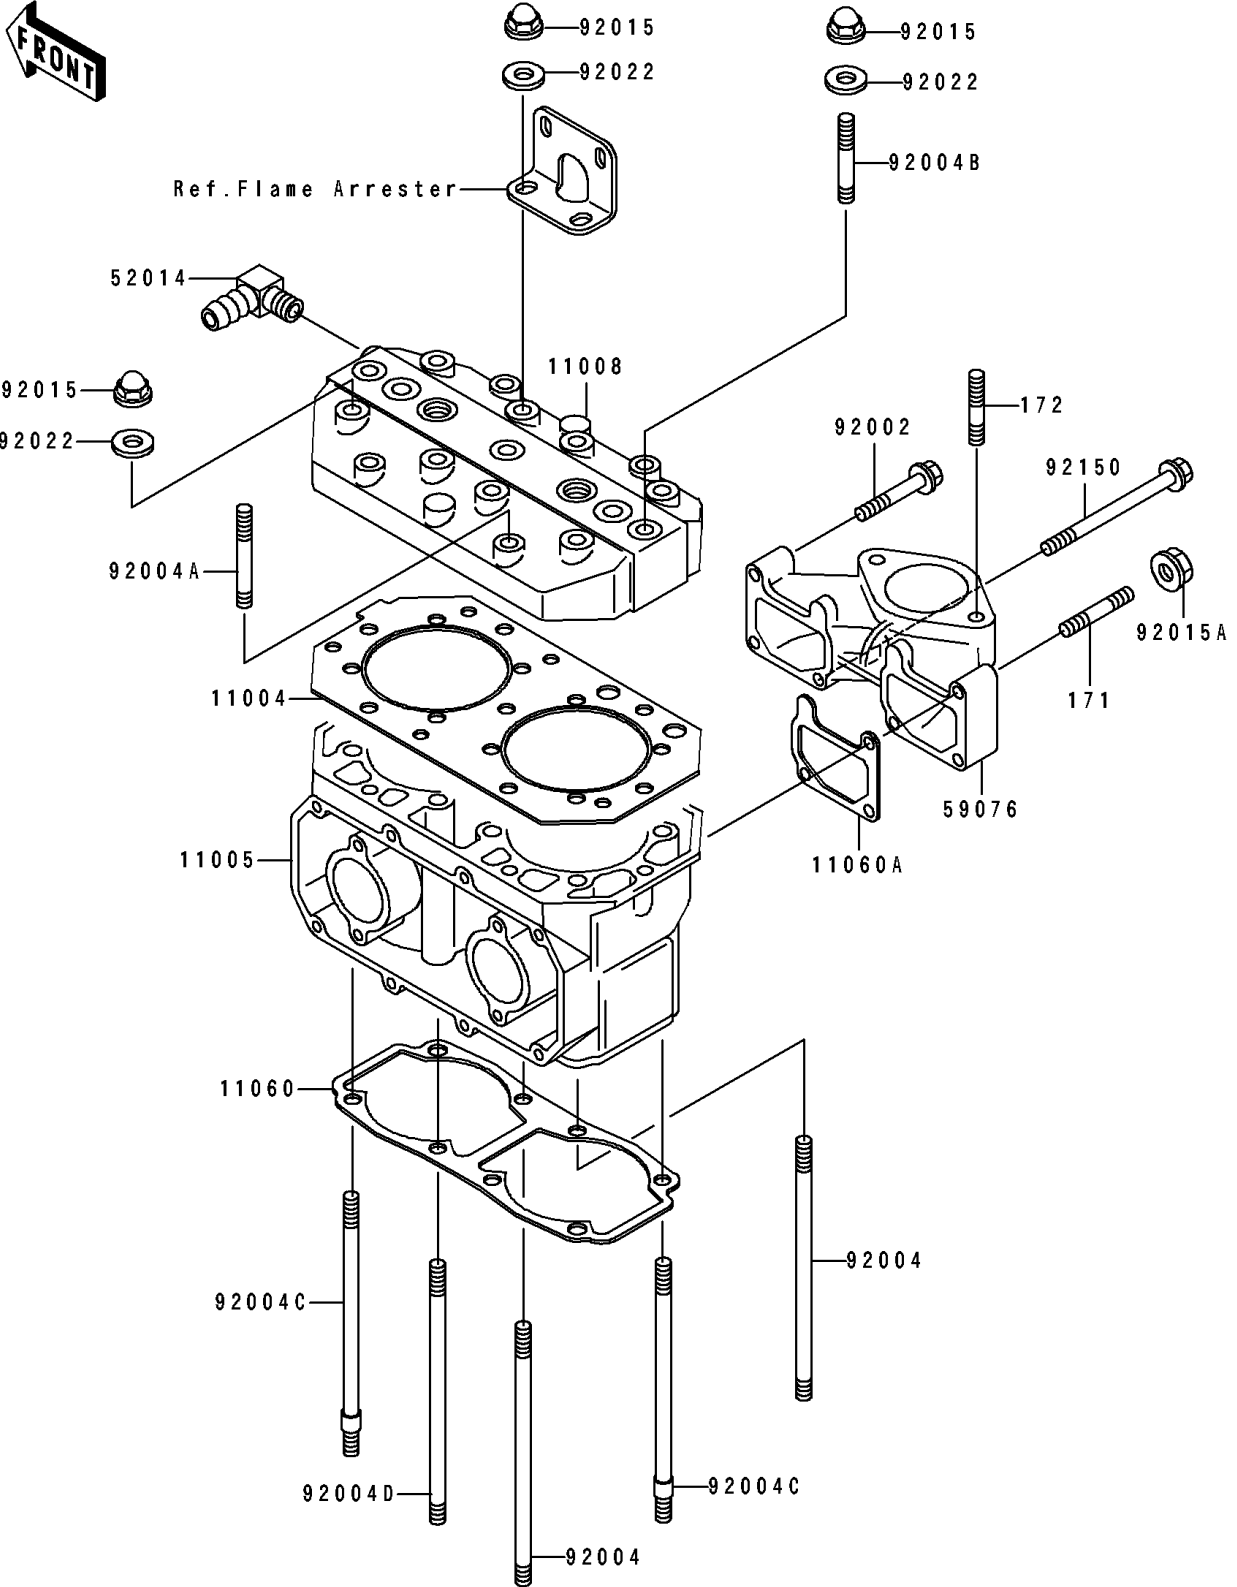

1991 JS440 PARTS DIAGRAM

Cylinder Head/Cylinder

E1110

1991 JS440 PARTS LIST

Cylinder Head/Cylinder

ITEM NAME	PART NUMBER	QUANTITY
GASKET-HEAD (Ref # 11004)	11004-3707	1
CYLINDER-ENGINE (Ref # 11005)	11005-3713	1
HEAD-COMP-CYLINDER (Ref # 11008)	11008-3702	1
GASKET,CYLINDER BASE (Ref # 11060)	11009-3782	1
GASKET,INTAKE (Ref # 11060A)	11009-3785	2
ELBOW (Ref # 52014)	52014-3002	1
MANIFOLD-INTAKE (Ref # 59076)	59076-3710	1
BOLT,6X35 (Ref # 92002)	92002-3715	3
STUD,8X170 (Ref # 92004)	92004-2084	2
STUD,8X42 (Ref # 92004A)	92004-3016	4
STUD,8X50 (Ref # 92004B)	92004-3017	3
STUD,8X167 (Ref # 92004C)	92004-3020	2
STUD,8X167 (Ref # 92004D)	92004-507	4
NUT,CAP,8MM (Ref # 92015)	92015-1371	15
NUT,6MM (Ref # 92015A)	92015-3767	1
WASHER,8.2X18X1.5 (Ref # 92022)	92022-1964	15
BOLT,6X70 (Ref # 92150)	92150-3753	2
BOLT-STUD,6X35 (Ref # 171)	171R0635	1
BOLT-STUD,8X35 (Ref # 172)	172R0835	2