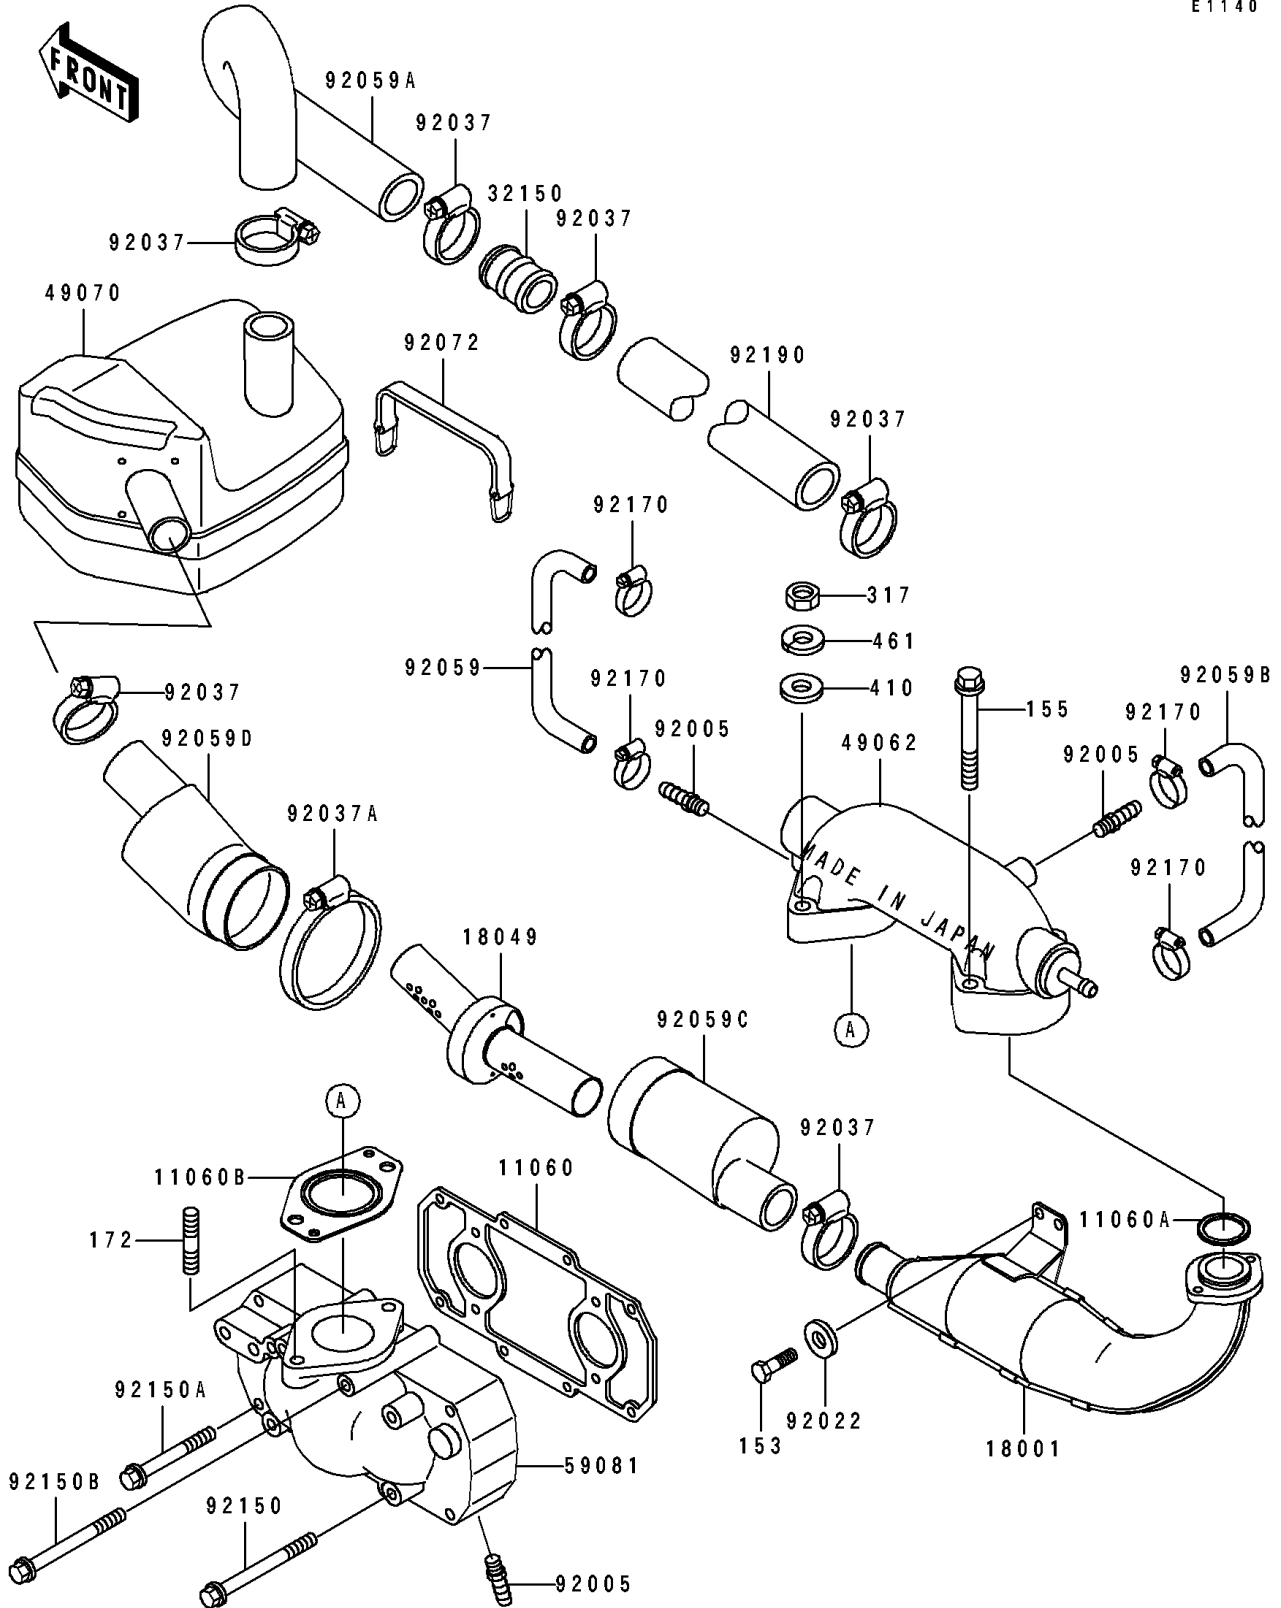

1991 JS440 PARTS DIAGRAM

Muffler

E1140

1991 JS440 PARTS LIST

Muffler

ITEM NAME	PART NUMBER	QUANTITY
GASKET,EXHAUST MANIFOLD (Ref # 11060)	11009-3779	1
GASKET,EXHAUST (Ref # 11060A)	11009-3784	1
GASKET,EXHAUST (Ref # 11060B)	11060-3710	1
MUFFLER (Ref # 18001)	18001-520	1
PIPE-EXHAUST (Ref # 18049)	59151-528	1
PIPE (Ref # 32150)	32150-3784	1
PIPE-COMP-EXHAUST (Ref # 49062)	49062-3705	1
MUFFLER-COMP,WATER BOX (Ref # 49070)	49070-3702	1
MANIFOLD-EXHAUST (Ref # 59081)	59081-3708	1
FITTING,HOSE (Ref # 92005)	92005-3001	3
WASHER,8.4X23X2.5 (Ref # 92022)	92022-3744	2
CLAMP (Ref # 92037)	92037-509	6
CLAMP (Ref # 92037A)	92037-541	1
TUBE,9X190 (Ref # 92059)	92059-3021	1
TUBE,EXHAUST (Ref # 92059A)	92059-3722	1
TUBE,9X16X250 (Ref # 92059B)	92059-502	1
TUBE (Ref # 92059C)	92059-542	1
TUBE (Ref # 92059D)	92059-543	1
BAND (Ref # 92072)	92072-511	2
BOLT,6X70 (Ref # 92150)	92150-3753	4
BOLT,6X50 (Ref # 92150A)	92150-3762	6
BOLT,6X85 (Ref # 92150B)	92150-3763	2
CLAMP (Ref # 92170)	92170-3718	4
TUBE,L=860 (Ref # 92190)	92190-3718	1
BOLT-WS-SMALL (Ref # 153)	153R0820	2
BOLT-WSP-SMALL (Ref # 155)	155R0845	2
BOLT-STUD,8X35 (Ref # 172)	172R0835	2
NUT-HEX-SMALL (Ref # 317)	317R0800	2
WASHER-PLAIN-SMALL,8MM (Ref # 410)	410S0800	2

1991 JS440 PARTS LIST

Muffler

ITEM NAME	PART NUMBER	QUANTITY
WASHER-SPRING,8MM (Ref # 461)	461S0800	2