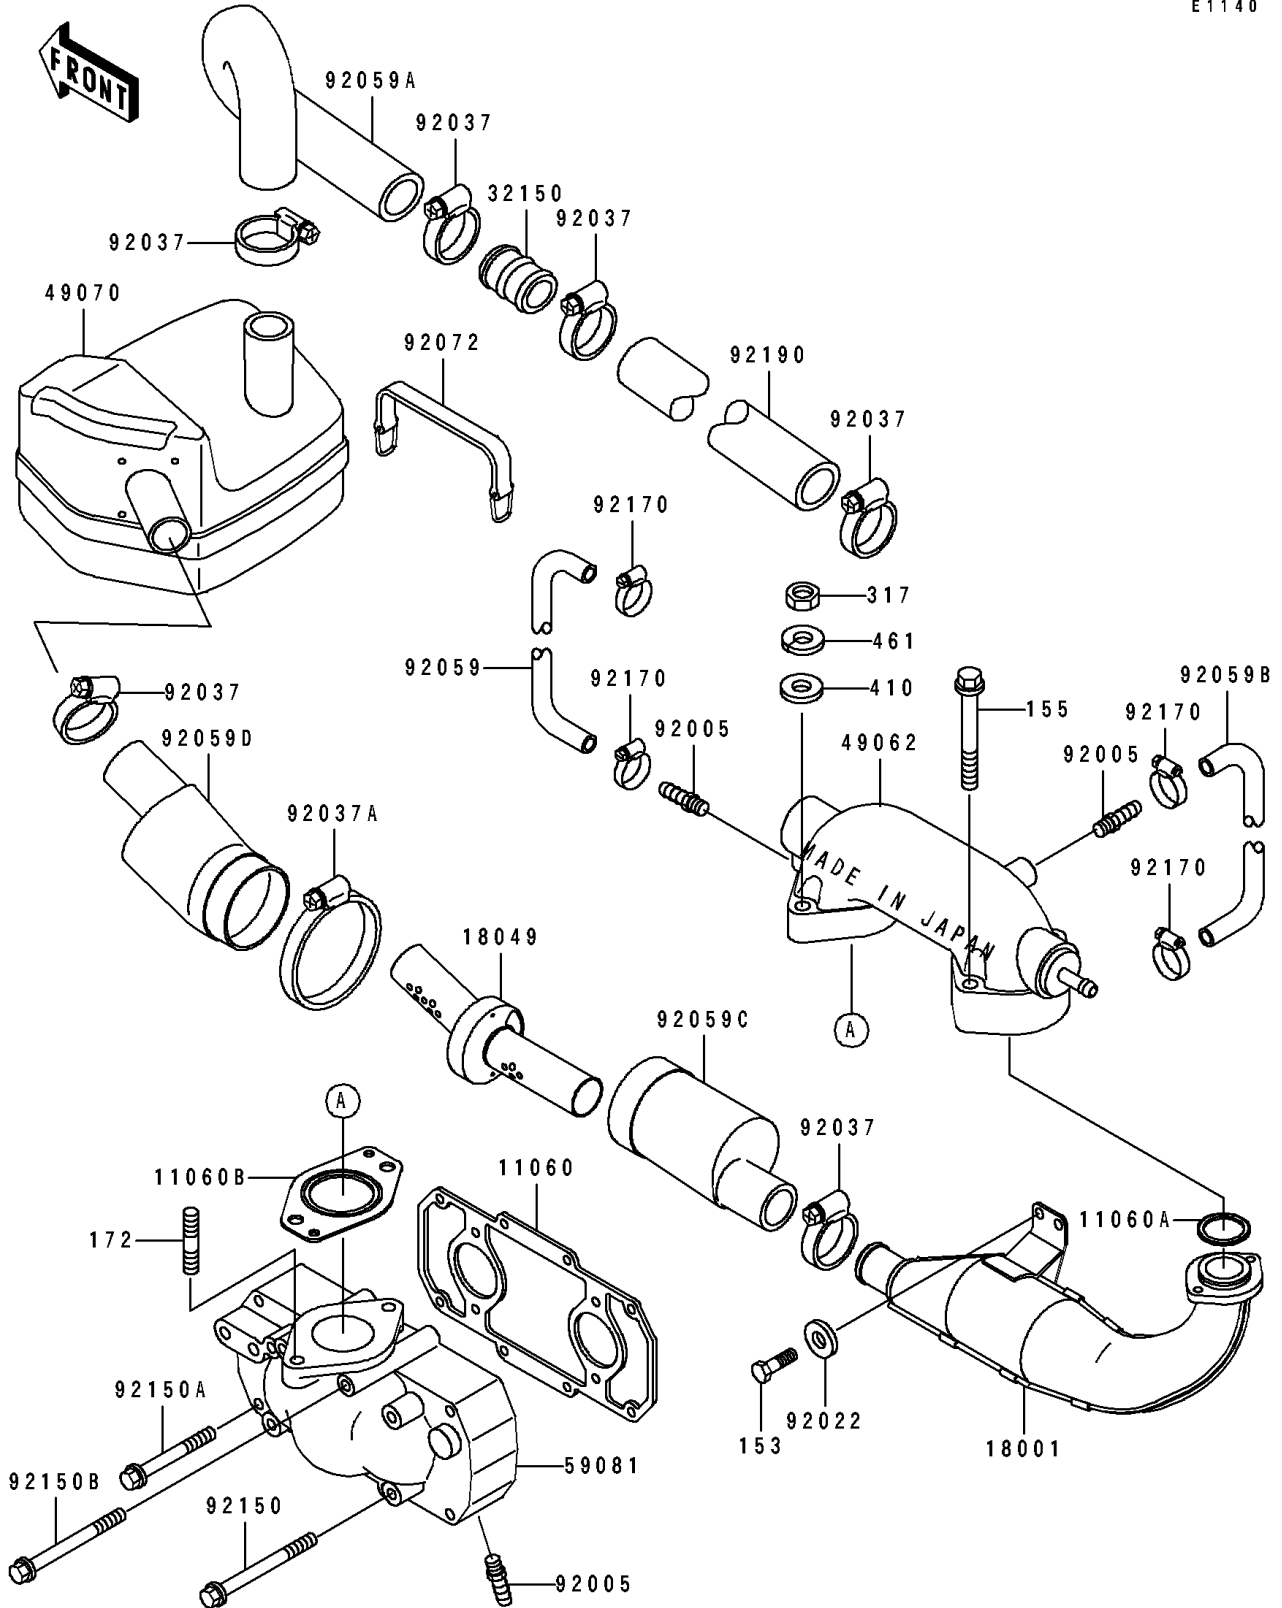

1992 JS440 PARTS DIAGRAM

Muffler

E1140

1992 JS440 PARTS LIST

Muffler

ITEM NAME	PART NUMBER	QUANTITY
GASKET,EXHAUST MANIFOLD (Ref # 11060)	11009-3779	1
GASKET,EXHAUST (Ref # 11060A)	11009-3784	1
GASKET,EXHAUST (Ref # 11060B)	11060-3710	1
MUFFLER (Ref # 18001)	18001-520	1
PIPE-EXHAUST (Ref # 18049)	59151-528	1
PIPE (Ref # 32150)	32150-3784	1
PIPE-COMP-EXHAUST (Ref # 49062)	49062-3705	1
MUFFLER-COMP,WATER BOX (Ref # 49070)	49070-3702	1
MANIFOLD-EXHAUST (Ref # 59081)	59081-3708	1
FITTING,HOSE (Ref # 92005)	92005-3001	3
WASHER,8.4X23X2.5 (Ref # 92022)	92022-3744	2
CLAMP (Ref # 92037)	92037-509	6
CLAMP (Ref # 92037A)	92037-541	1
TUBE,9X190 (Ref # 92059)	92059-3021	1
TUBE,EXHAUST (Ref # 92059A)	92059-3722	1
TUBE,9X16X250 (Ref # 92059B)	92059-502	1
TUBE (Ref # 92059C)	92059-542	1
TUBE (Ref # 92059D)	92059-543	1
BAND (Ref # 92072)	92072-511	2
BOLT,6X70 (Ref # 92150)	92150-3753	4
BOLT,6X50 (Ref # 92150A)	92150-3762	6
BOLT,6X85 (Ref # 92150B)	92150-3763	2
CLAMP (Ref # 92170)	92170-3718	4
TUBE,L=860 (Ref # 92190)	92190-3718	1
BOLT-WS-SMALL (Ref # 153)	153R0820	2
BOLT-WSP-SMALL (Ref # 155)	155R0845	2
BOLT-STUD,8X35 (Ref # 172)	172R0835	2
NUT-HEX-SMALL (Ref # 317)	317R0800	2
WASHER-PLAIN-SMALL,8MM (Ref # 410)	410S0800	2

1992 JS440 PARTS LIST

Muffler

ITEM NAME	PART NUMBER	QUANTITY
WASHER-SPRING,8MM (Ref # 461)	461S0800	2