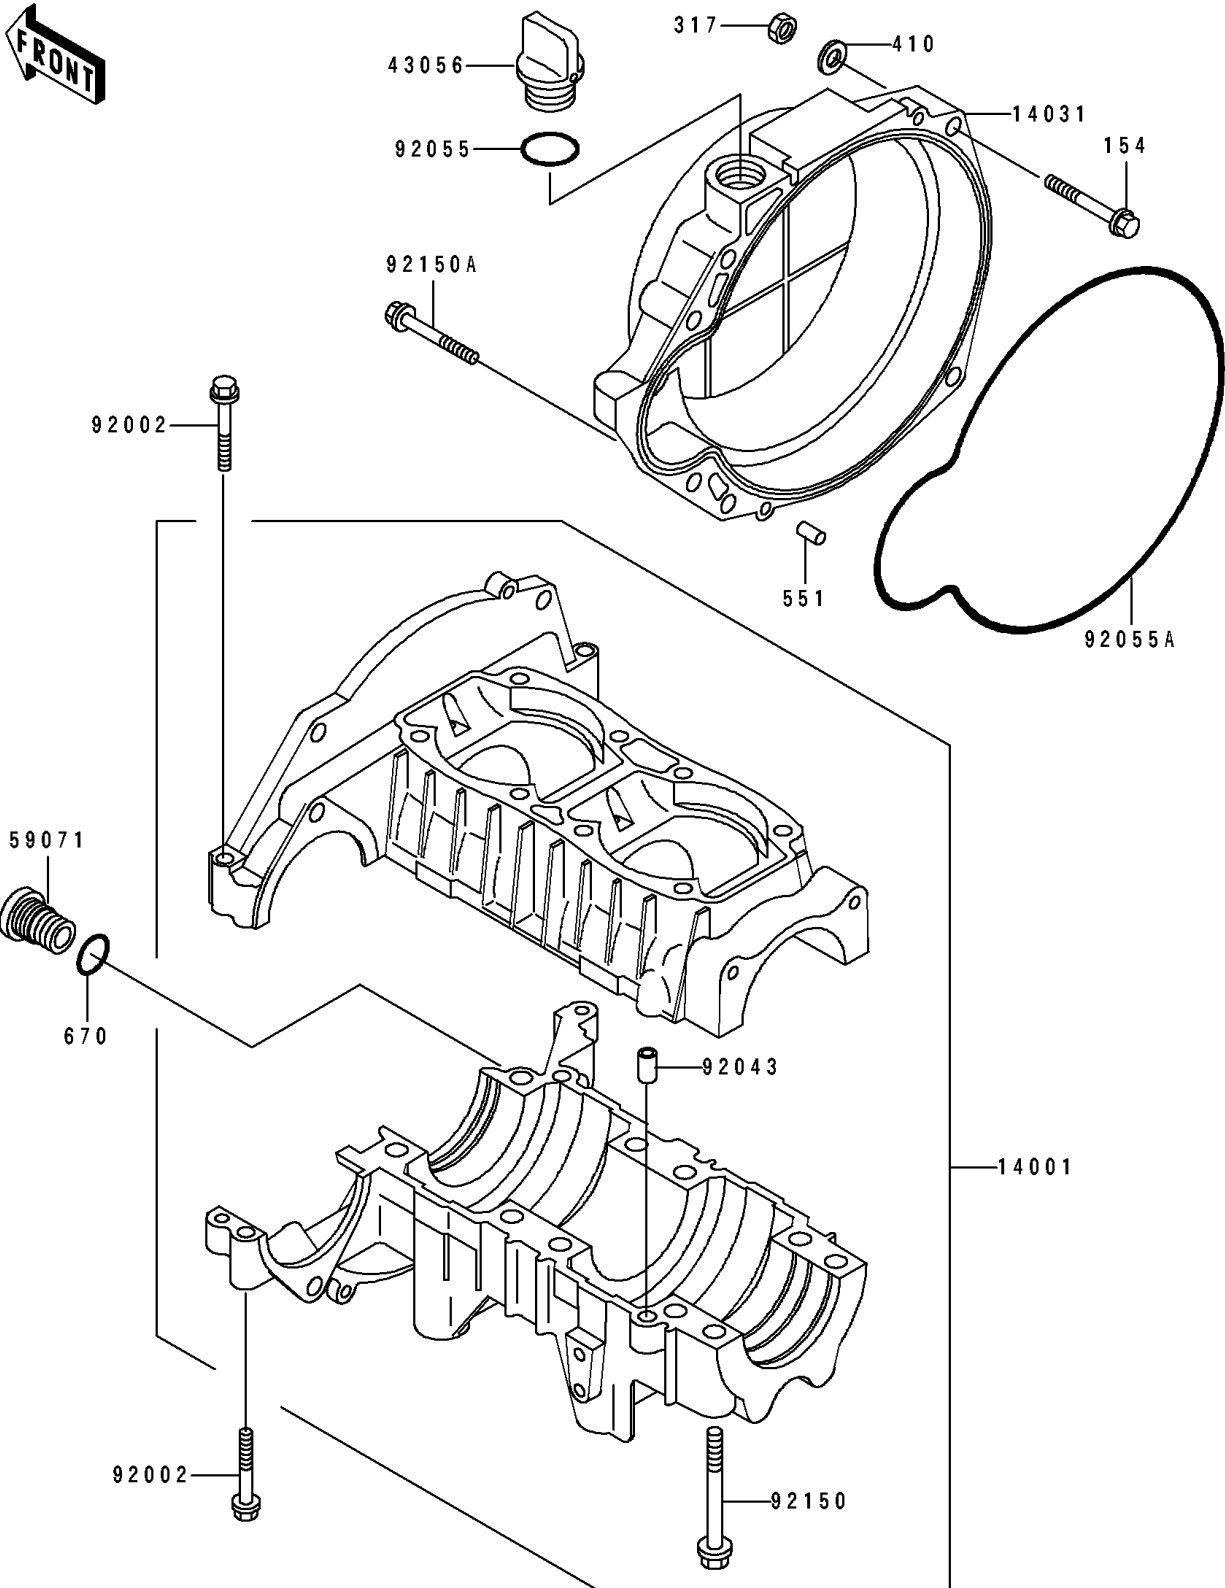

# 1991 JS440 PARTS DIAGRAM

Crankcase

E1411

## 1991 JS440 PARTS LIST

### Crankcase

ITEM NAME	PART NUMBER	QUANTITY
SET-CRANKCASE (Ref # 14001)	14001-5286	1
COVER-GENERATOR (Ref # 14031)	14031-3708	1
BREATHER-BRAKE (Ref # 43056)	43056-502	1
JOINT (Ref # 59071)	59071-516	1
BOLT,6X40 (Ref # 92002)	92002-3716	3
PIN,DOWEL,6.3X8X14 (Ref # 92043)	92042-007	2
RING-O (Ref # 92055)	92055-515	1
RING-O (Ref # 92055A)	92055-521	1
BOLT,8X65 (Ref # 92150)	92150-3708	10
BOLT,8X45 (Ref # 92150A)	92150-3785	2
BOLT-WP-SMALL (Ref # 154)	154R0845	2
NUT-HEX-SMALL (Ref # 317)	317R0800	2
WASHER-PLAIN-SMALL,8MM (Ref # 410)	410S0800	2
PIN-DOWEL (Ref # 551)	551R0612	2
O RING,16MM (Ref # 670)	670B2016	1