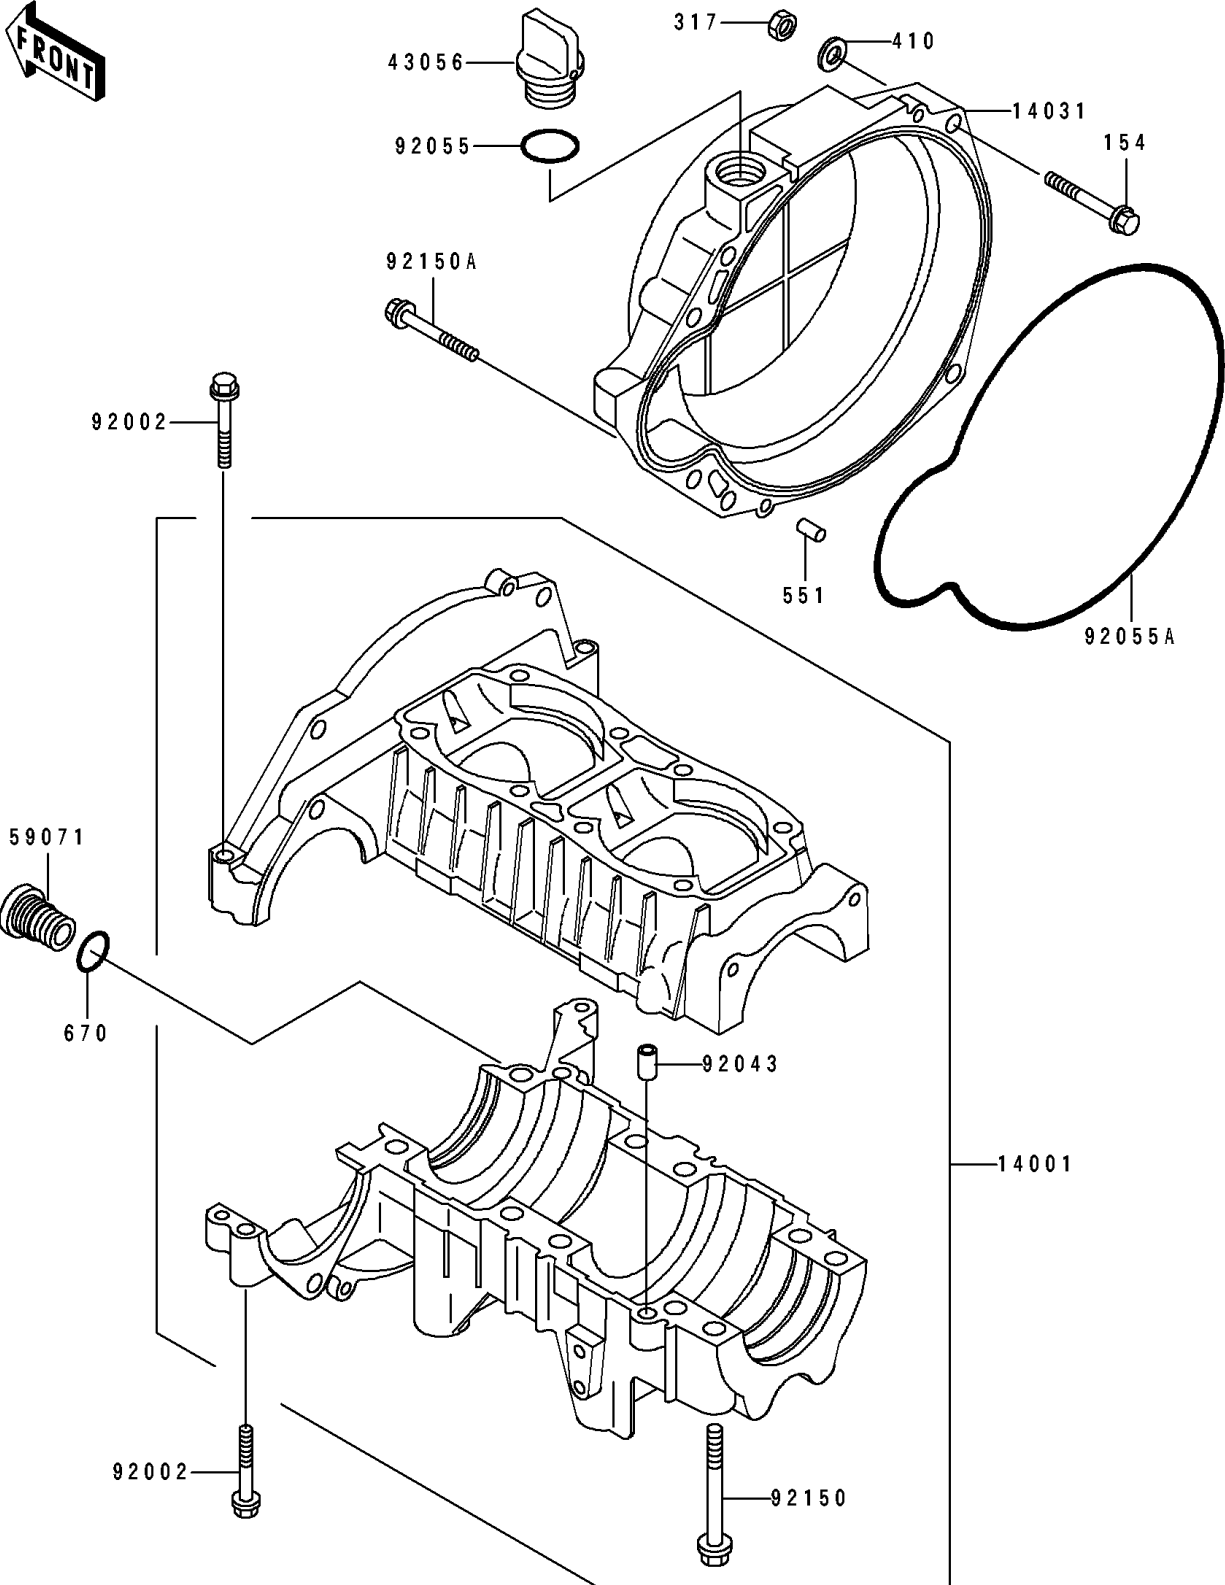

1992 JS440 PARTS DIAGRAM

Crankcase

E1411

1992 JS440 PARTS LIST

Crankcase

ITEM NAME	PART NUMBER	QUANTITY
SET-CRANKCASE (Ref # 14001)	14001-5286	1
COVER-GENERATOR (Ref # 14031)	14031-3708	1
BREATHER-BRAKE (Ref # 43056)	43056-502	1
JOINT (Ref # 59071)	59071-516	1
BOLT,6X40 (Ref # 92002)	92002-3716	3
PIN,DOWEL,6.3X8X14 (Ref # 92043)	92042-007	2
RING-O (Ref # 92055)	92055-515	1
RING-O (Ref # 92055A)	92055-521	1
BOLT,8X65 (Ref # 92150)	92150-3708	10
BOLT,8X45 (Ref # 92150A)	92150-3785	2
BOLT-WP-SMALL (Ref # 154)	154R0845	2
NUT-HEX-SMALL (Ref # 317)	317R0800	2
WASHER-PLAIN-SMALL,8MM (Ref # 410)	410S0800	2
PIN-DOWEL (Ref # 551)	551R0612	2
O RING,16MM (Ref # 670)	670B2016	1