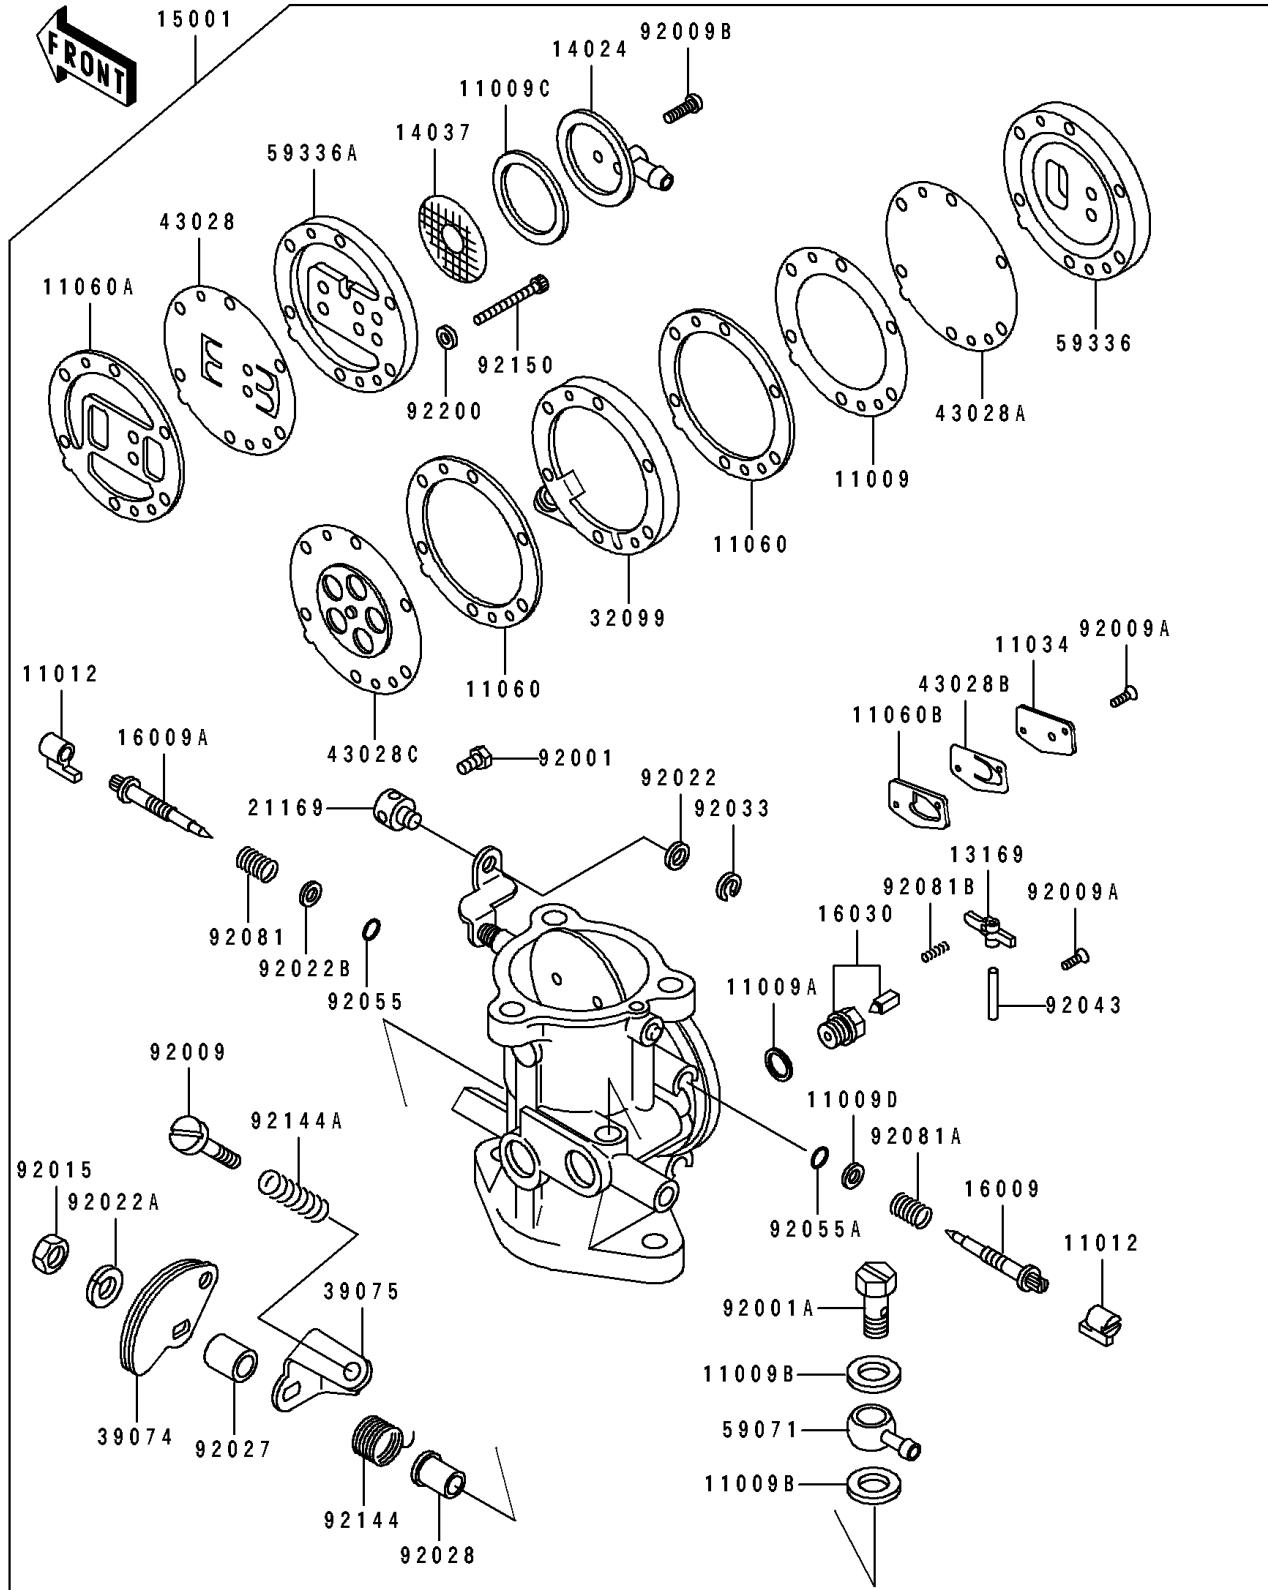

1991 JS440 PARTS DIAGRAM

Carburetor

E1611