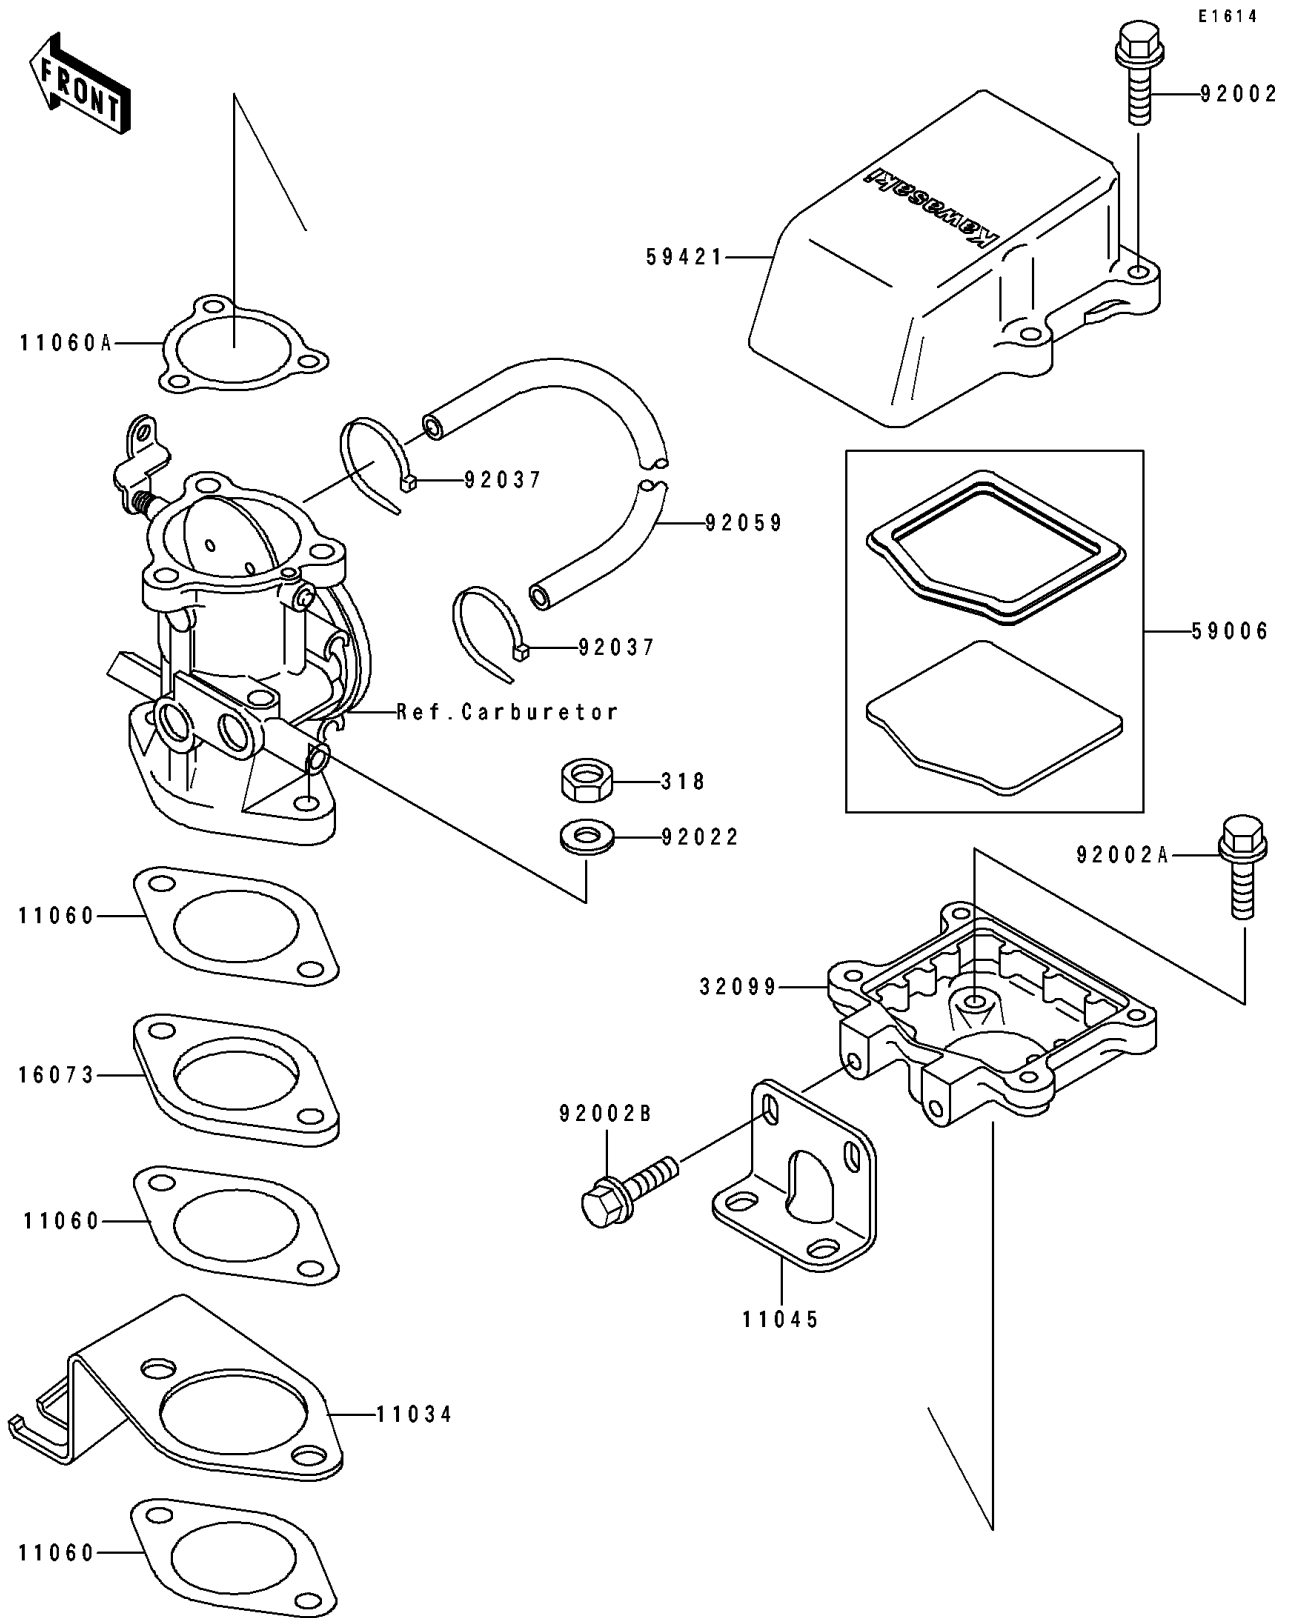

1991 JS440 PARTS DIAGRAM

Flame Arrester

1991 JS440 PARTS LIST

Flame Arrester

ITEM NAME	PART NUMBER	QUANTITY
BRACKET,CONTROL (Ref # 11034)	11034-3004	1
BRACKET (Ref # 11045)	11034-3011	1
GASKET,INSULATOR (Ref # 11060)	11009-3786	3
GASKET,ARRESTER CASE (Ref # 11060A)	11060-3702	1
INSULATOR (Ref # 16073)	16061-511	1
CASE,FLAME ARRESTER (Ref # 32099)	32099-3702	1
ARRESTER-FLAME (Ref # 59006)	59006-3706	1
COVER-INTAKE (Ref # 59421)	59421-3703	1
BOLT,6X25 (Ref # 92002)	92002-3714	4
BOLT,6X20 (Ref # 92002A)	92002-3755	3
BOLT,6X12 (Ref # 92002B)	92002-3763	2
WASHER,PLAIN,8MM (Ref # 92022)	92022-3043	2
CLAMP (Ref # 92037)	92037-1173	2
TUBE,PULS (Ref # 92059)	92059-518	1
NUT-HEX-SMALL (Ref # 318)	318R0800	2