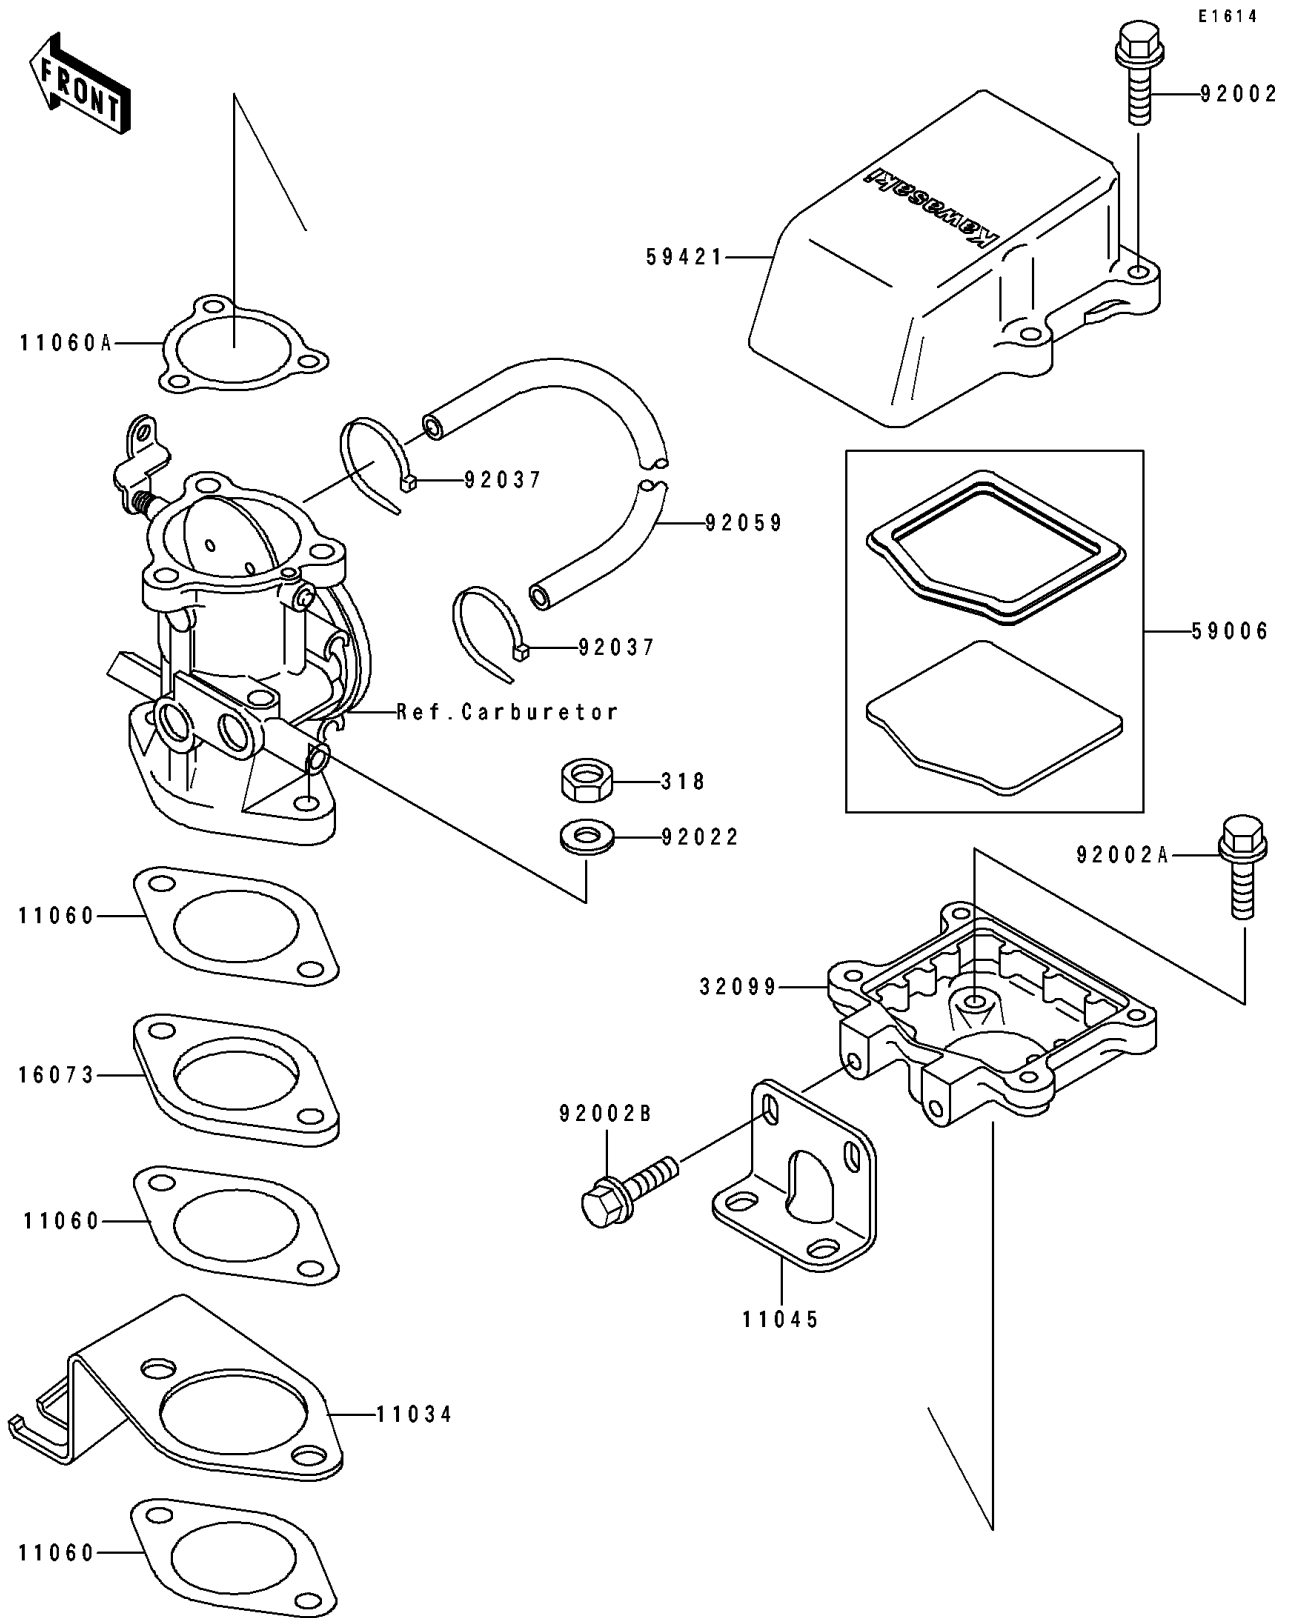

1992 JS440 PARTS DIAGRAM

Flame Arrester

1992 JS440 PARTS LIST

Flame Arrester

ITEM NAME	PART NUMBER	QUANTITY
BRACKET,CONTROL (Ref # 11034)	11034-3004	1
BRACKET (Ref # 11045)	11034-3011	1
GASKET,INSULATOR (Ref # 11060)	11009-3786	3
GASKET,ARRESTER CASE (Ref # 11060A)	11060-3702	1
INSULATOR (Ref # 16073)	16061-511	1
CASE,FLAME ARRESTER (Ref # 32099)	32099-3702	1
ARRESTER-FLAME (Ref # 59006)	59006-3706	1
COVER-INTAKE (Ref # 59421)	59421-3703	1
BOLT,6X25 (Ref # 92002)	92002-3714	4
BOLT,6X20 (Ref # 92002A)	92002-3755	3
BOLT,6X12 (Ref # 92002B)	92002-3763	2
WASHER,PLAIN,8MM (Ref # 92022)	92022-3043	2
CLAMP (Ref # 92037)	92037-1173	2
TUBE,PULS (Ref # 92059)	92059-518	1
NUT-HEX-SMALL (Ref # 318)	318R0800	2