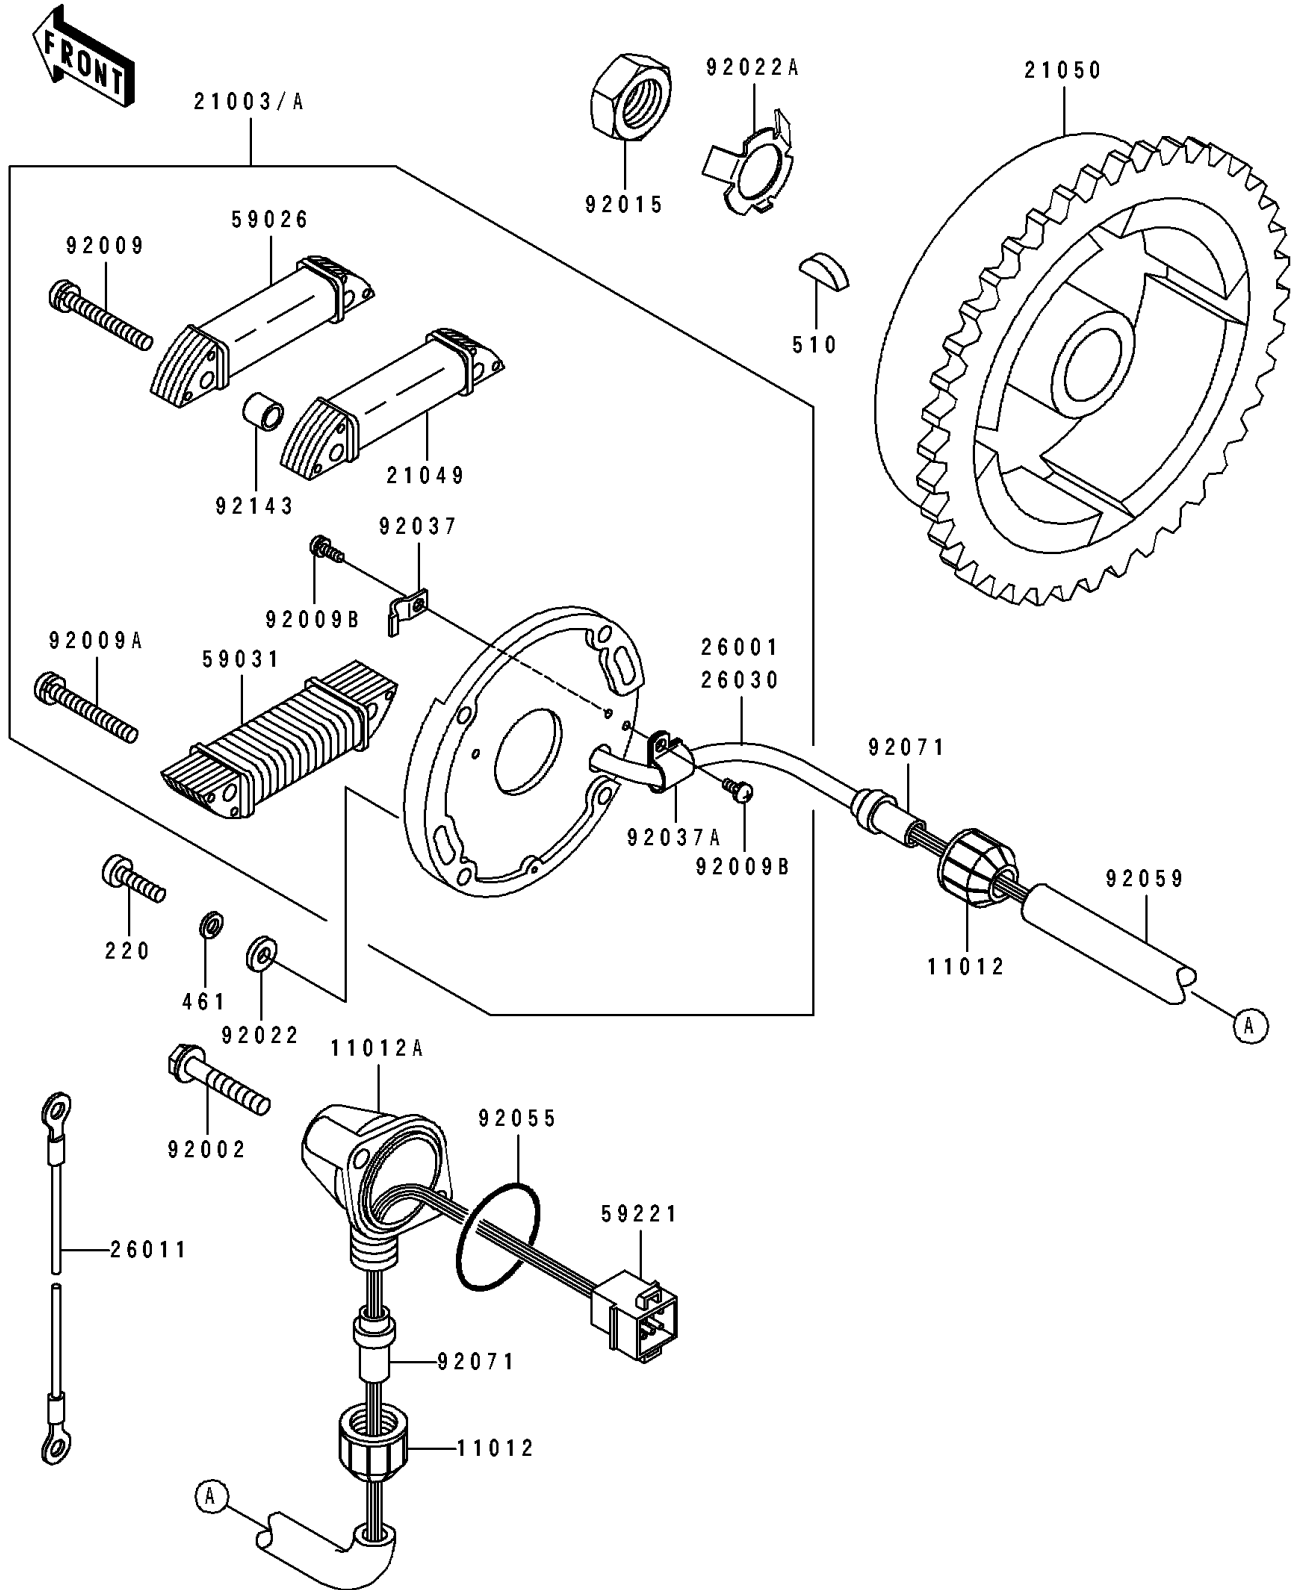

# 1991 JS440 PARTS DIAGRAM

Generator

E1810

# 1991 JS440 PARTS LIST

## Generator

ITEM NAME	PART NUMBER	QUANTITY
CAP (Ref # 11012)	11012-3012	2
CAP. (Ref # 11012A)	59176-517-YR	1
STATOR (Ref # 21003)	21003-3012	1
COIL-EXCITING (Ref # 21049)	21049-3007	1
FLYWHEEL (Ref # 21050)	21050-3021	1
HARNES, WIRING (Ref # 26001)	26001-3006	1
WIRE-LEAD, BLACK (Ref # 26011)	26011-3006	1
COIL-PULSING (Ref # 59026)	59026-3008	1
COIL-CHARGING (Ref # 59031)	59031-3002	1
CONNECTOR-CORD (Ref # 59221)	59221-506	1
BOLT, 6X35 (Ref # 92002)	92002-3715	2
SCREW, 5X38 (Ref # 92009)	92009-3008	2
SCREW, 5X34 (Ref # 92009A)	92011-530	2
SCREW, 4X8 (Ref # 92009B)	92011-560	2
NUT, 20MM (Ref # 92015)	92015-535	1
WASHER (Ref # 92022)	92022-544	2
WASHER, LOCK, 20MM (Ref # 92022A)	92022-569	1
CLAMP (Ref # 92037)	92037-520	1
CLAMP (Ref # 92037A)	92037-547	1
RING-O (Ref # 92055)	92055-520	1
TUBE, 10X345 (Ref # 92059)	92059-3032	1
GROMMET (Ref # 92071)	92071-3001	2
COLLAR (Ref # 92143)	92027-3014	2
SCREW-PAN-CROS (Ref # 220)	220B0520	2
WASHER-SPRING, 5MM (Ref # 461)	461F0500	2
KEY-WOODRUFF (Ref # 510)	510A5200	1