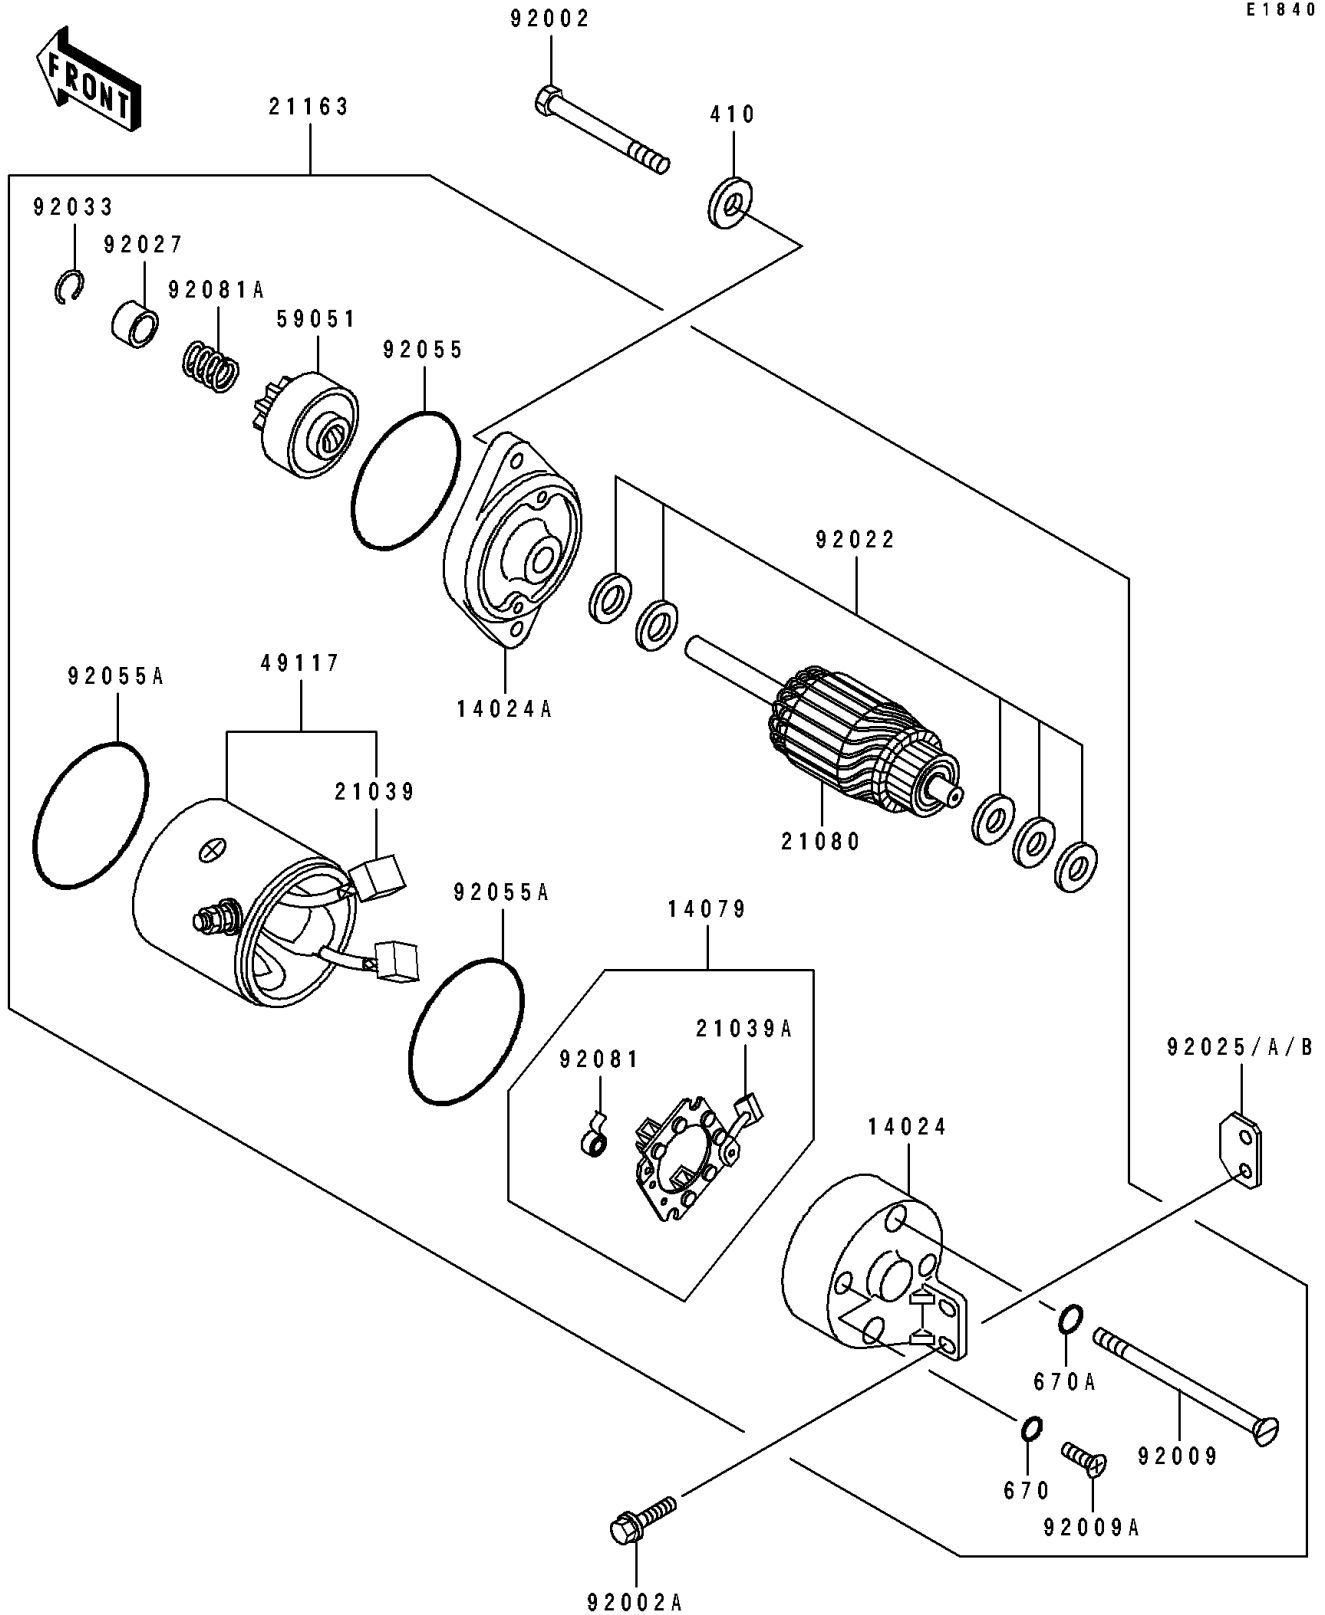

1991 JS440 PARTS DIAGRAM

Starter Motor(TC440B-039909&NAMI.054870)

E1840

1991 JS440 PARTS LIST

Starter Motor(TC440B-039909&NAMI.054870)

ITEM NAME	PART NUMBER	QUANTITY
COVER,RR (Ref # 14024)	14025-3027	1
COVER,FR (Ref # 14024A)	14025-3028	1
HOLDER-ASSY,BRUSH (Ref # 14079)	14079-3002	1
BRUSH,(+) (Ref # 21039)	21039-3003	2
BRUSH,(-) (Ref # 21039A)	21039-3004	1
ARMATURE (Ref # 21080)	21080-3702	1
STARTER-ELECTRIC (Ref # 21163)	21163-3711	1
YOKE (Ref # 49117)	49117-3002	1
GEAR-SPUR (Ref # 59051)	59051-3005	1
BOLT,8X70 (Ref # 92002)	92002-3719	2
BOLT,6X20 (Ref # 92002A)	92002-3755	2
SCREW,6X107 (Ref # 92009)	92011-549	2
SCREW,4X8 (Ref # 92009A)	92011-550	2
WASHER,SET (Ref # 92022)	92022-3044	1
SHIM,STARTER,T=0.4 (Ref # 92025)	92025-3012	AR
SHIM,STARTER,T=0.6 (Ref # 92025A)	92025-3013	AR
SHIM,STARTER,T=0.8 (Ref # 92025B)	92025-3014	AR
COLLAR,STOPPER,PINION (Ref # 92027)	92027-513	1
RING-SNAP (Ref # 92033)	92036-517	1
RING-O (Ref # 92055)	92055-516	1
RING-O (Ref # 92055A)	92055-517	2
SPRING,BRUSH (Ref # 92081)	92081-540	3
SPRING,RETURN (Ref # 92081A)	92081-541	1
WASHER-PLAIN-SMALL,8MM (Ref # 410)	410S0800	2
O RING,5MM (Ref # 670)	670B1505	2
O RING,6MM (Ref # 670A)	670B1506	2