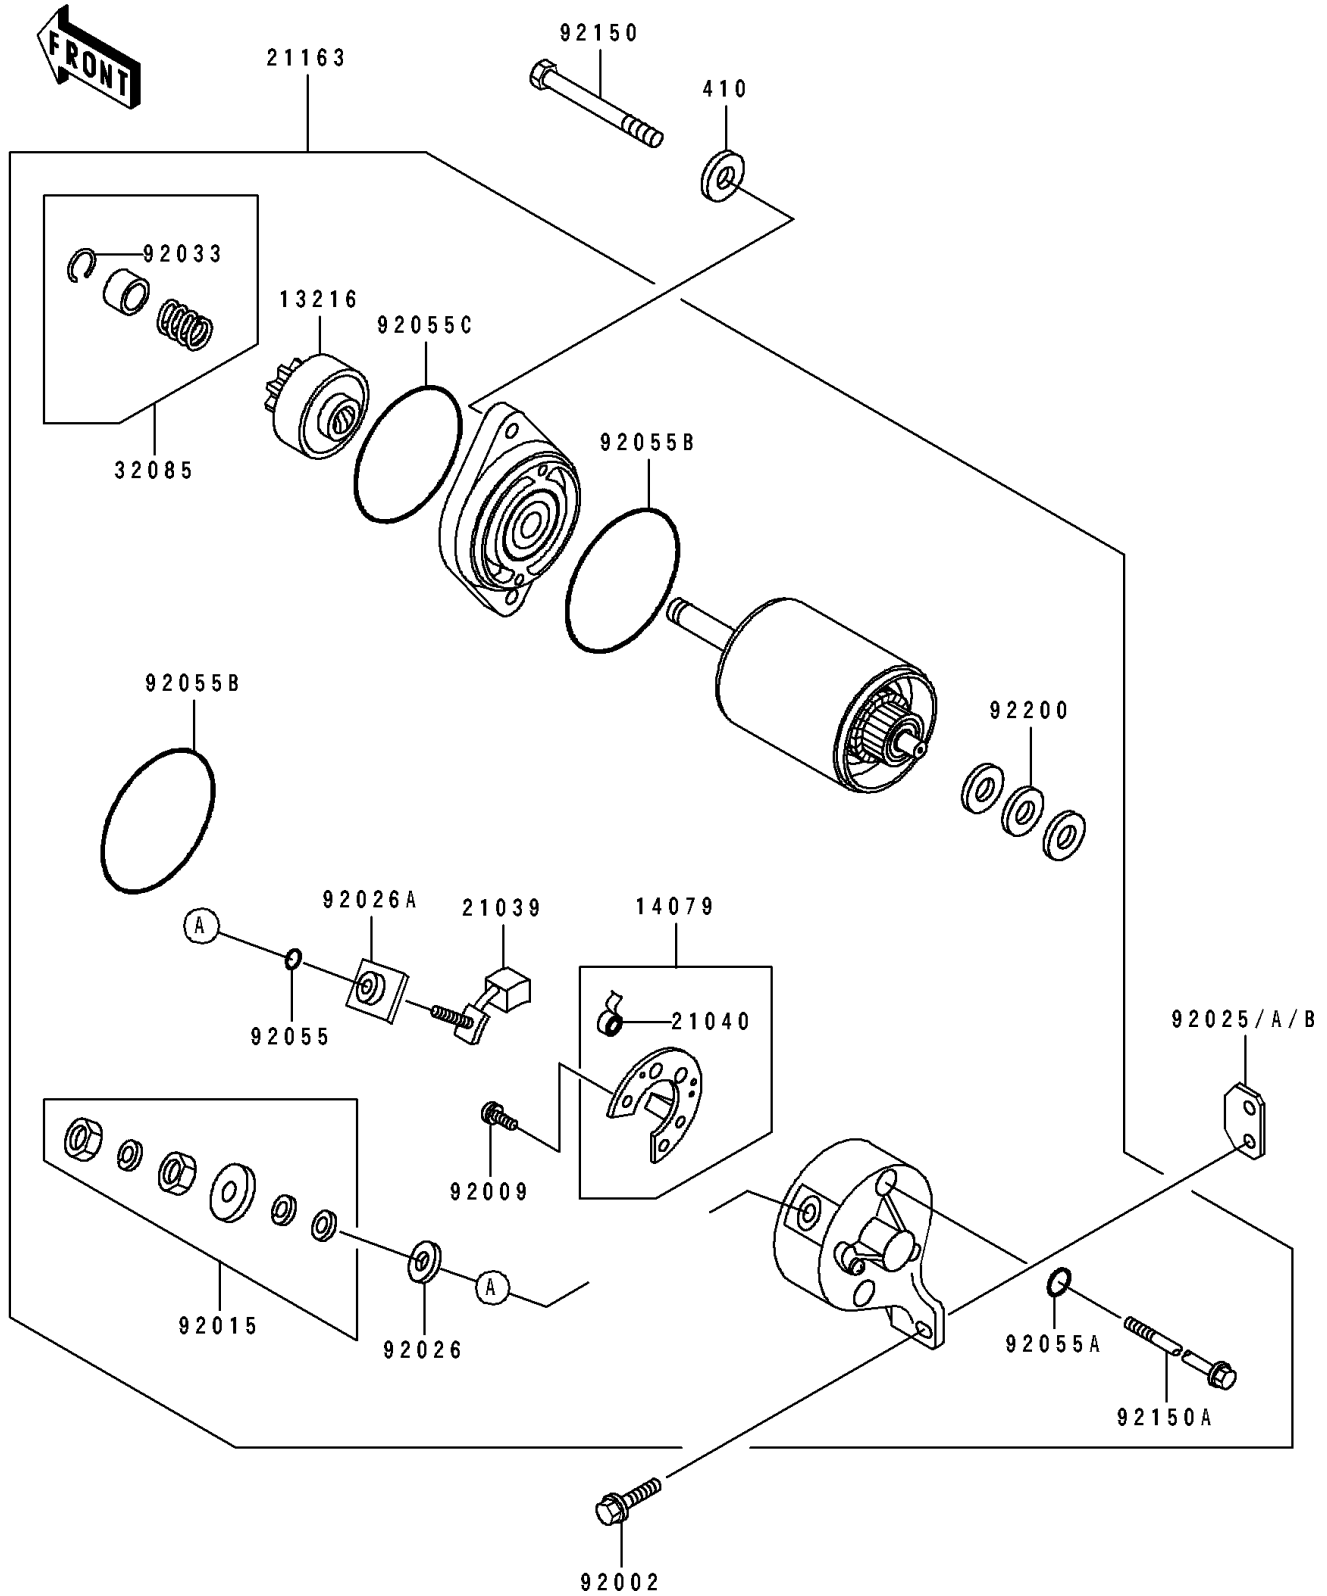

# 1991 JS440 PARTS DIAGRAM

Starter Motor(TC440B-054871&NAMI.)

E1840A

# 1991 JS440 PARTS LIST

Starter Motor(TC440B-054871&NAMI.)

ITEM NAME	PART NUMBER	QUANTITY
GEAR-COMP,SPUR (Ref # 13216)	13216-3703	1
HOLDER-ASSY,BRUSH (Ref # 14079)	14079-3706	1
BRUSH,CARBON(+) (Ref # 21039)	21039-3704	1
SPRING-BRUSH (Ref # 21040)	21040-3701	2
STARTER-ELECTRIC (Ref # 21163)	21163-3710	1
STOPPER,GEAR (Ref # 32085)	32085-3718	1
BOLT,6X20 (Ref # 92002)	92002-3755	1
SCREW,4X10 (Ref # 92009)	92009-3785	2
NUT,STARTER TERMINAL (Ref # 92015)	92015-3820	1
SHIM,STARTER,T=0.4 (Ref # 92025)	92025-3012	AR
SHIM,STARTER,T=0.6 (Ref # 92025A)	92025-3013	AR
SHIM,STARTER,T=0.8 (Ref # 92025B)	92025-3014	AR
SPACER,TERMINAL,OUT (Ref # 92026)	92026-3704	1
SPACER,TERMINAL,IN (Ref # 92026A)	92026-3705	1
RING-SNAP (Ref # 92033)	92036-517	1
RING-O,STARTER TERMINAL (Ref # 92055)	92055-3728	1
RING-O,BOLT (Ref # 92055A)	92055-3729	2
RING-O,YOKE (Ref # 92055B)	92055-3730	2
RING-O (Ref # 92055C)	92055-516	1
BOLT,8X75 (Ref # 92150)	92150-3756	2
BOLT,5X120 (Ref # 92150A)	92150-3783	2
WASHER,THRUST (Ref # 92200)	92200-3713	3
WASHER-PLAIN-SMALL,8MM (Ref # 410)	410S0800	2