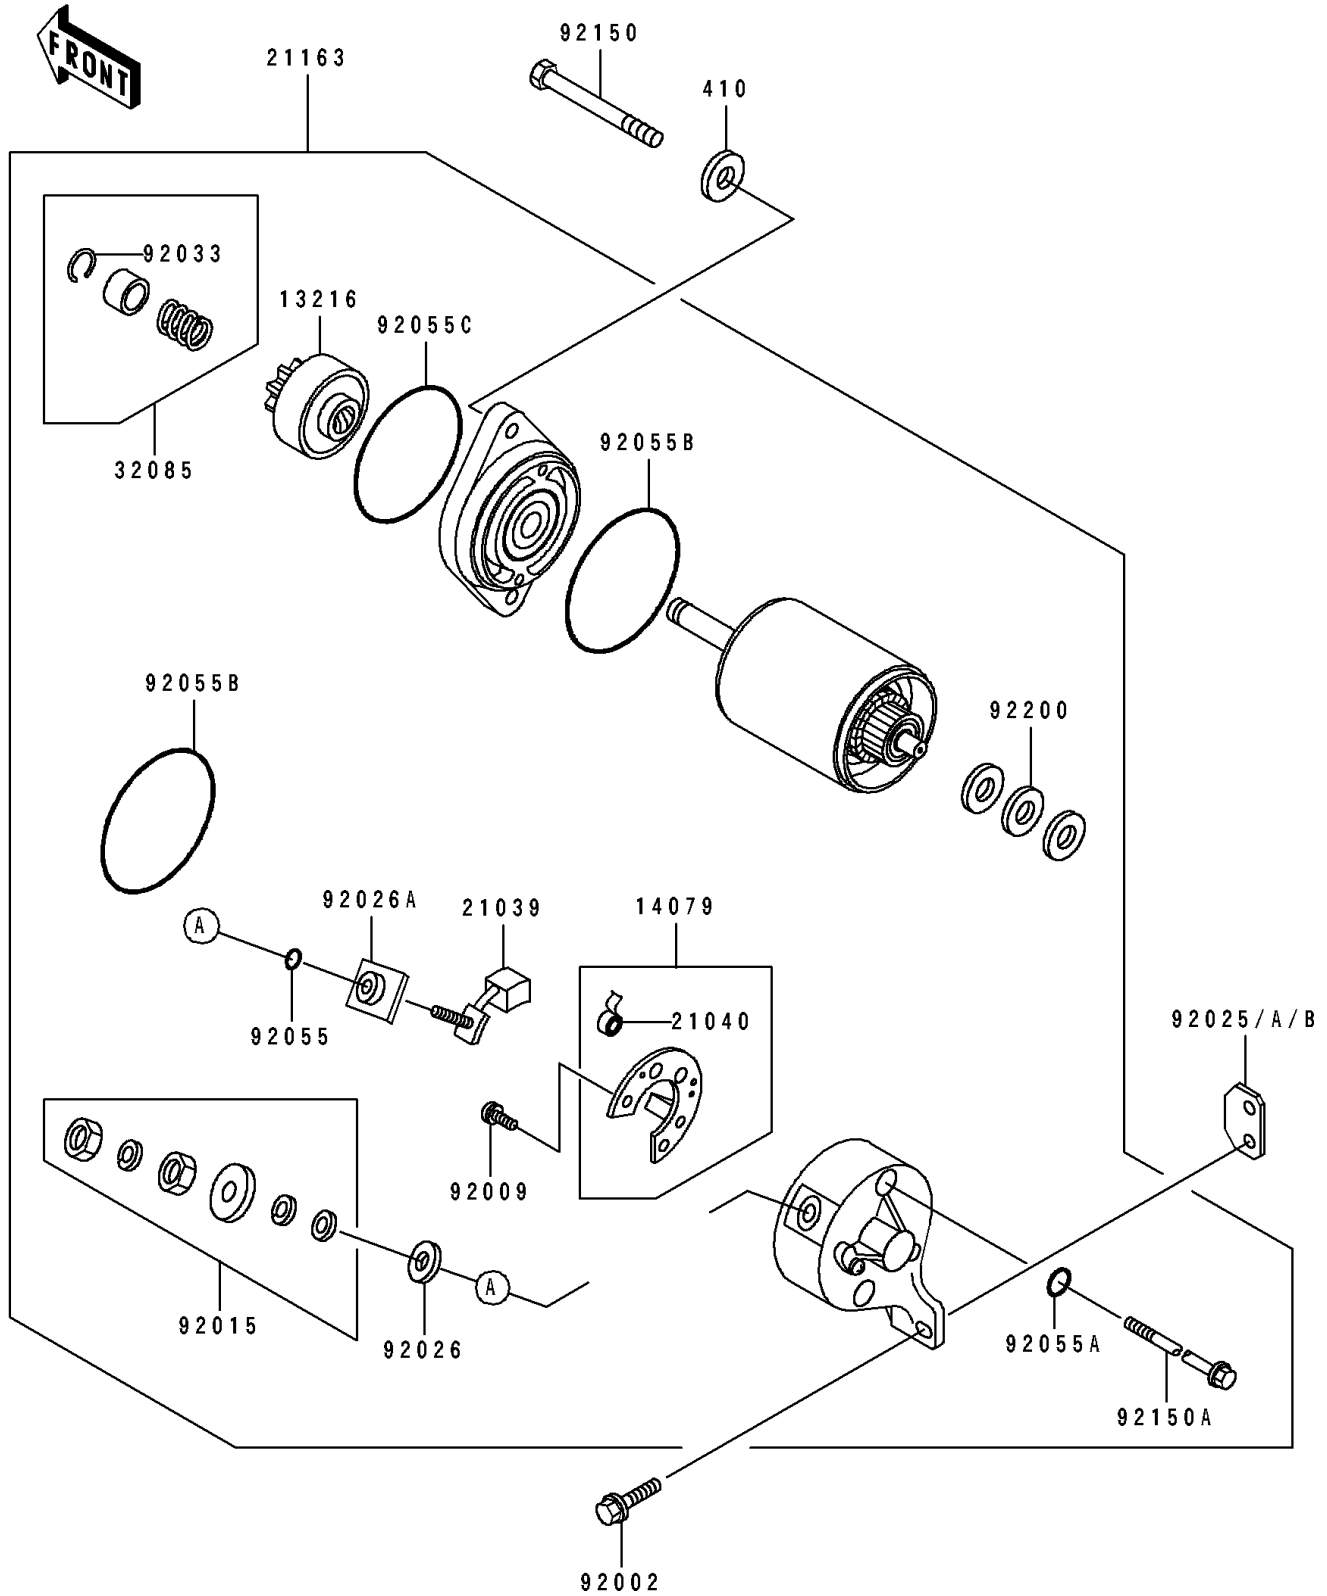

1992 JS440 PARTS DIAGRAM

Starter Motor(TC440B-054871&NAMI.)

E1840A

1992 JS440 PARTS LIST

Starter Motor(TC440B-054871&NAMI.)

ITEM NAME	PART NUMBER	QUANTITY
GEAR-COMP,SPUR (Ref # 13216)	13216-3703	1
HOLDER-ASSY,BRUSH (Ref # 14079)	14079-3706	1
BRUSH,CARBON(+) (Ref # 21039)	21039-3704	1
SPRING-BRUSH (Ref # 21040)	21040-3701	2
STARTER-ELECTRIC (Ref # 21163)	21163-3710	1
STOPPER,GEAR (Ref # 32085)	32085-3718	1
BOLT,6X20 (Ref # 92002)	92002-3755	1
SCREW,4X10 (Ref # 92009)	92009-3785	2
NUT,STARTER TERMINAL (Ref # 92015)	92015-3820	1
SHIM,STARTER,T=0.4 (Ref # 92025)	92025-3012	AR
SHIM,STARTER,T=0.6 (Ref # 92025A)	92025-3013	AR
SHIM,STARTER,T=0.8 (Ref # 92025B)	92025-3014	AR
SPACER,TERMINAL,OUT (Ref # 92026)	92026-3704	1
SPACER,TERMINAL,IN (Ref # 92026A)	92026-3705	1
RING-SNAP (Ref # 92033)	92036-517	1
RING-O,STARTER TERMINAL (Ref # 92055)	92055-3728	1
RING-O,BOLT (Ref # 92055A)	92055-3729	2
RING-O,YOKE (Ref # 92055B)	92055-3730	2
RING-O (Ref # 92055C)	92055-516	1
BOLT,8X75 (Ref # 92150)	92150-3756	2
BOLT,5X120 (Ref # 92150A)	92150-3783	2
WASHER,THRUST (Ref # 92200)	92200-3713	3
WASHER-PLAIN-SMALL,8MM (Ref # 410)	410S0800	2