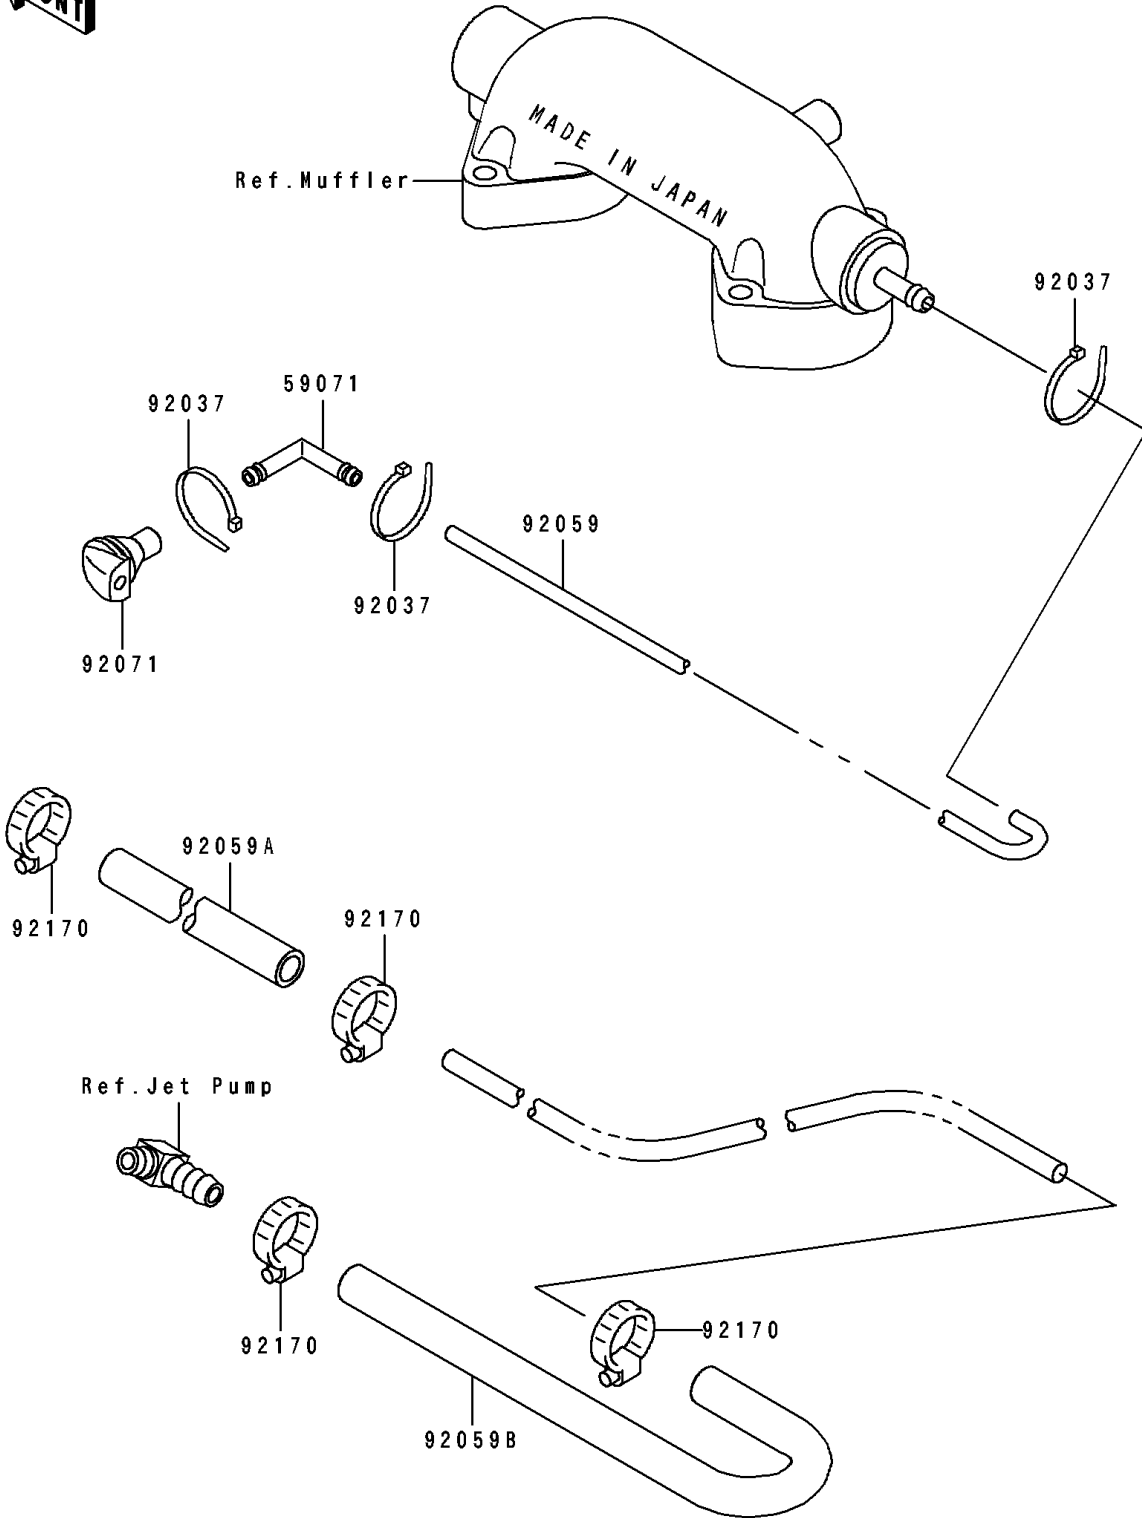

# 1991 JS440 PARTS DIAGRAM

Cooling

E3035

# 1991 JS440 PARTS LIST

## Cooling

ITEM NAME	PART NUMBER	QUANTITY
JOINT (Ref # 59071)	59071-3706	1
CLAMP (Ref # 92037)	92037-1173	3
TUBE,5.8X10.8X650 (Ref # 92059)	92059-3759	1
TUBE,9X16X320 (Ref # 92059A)	92059-3792	1
TUBE,9X360 (Ref # 92059B)	92059-503	1
GROMMET (Ref # 92071)	92071-3732	1
CLAMP (Ref # 92170)	92170-3718	4