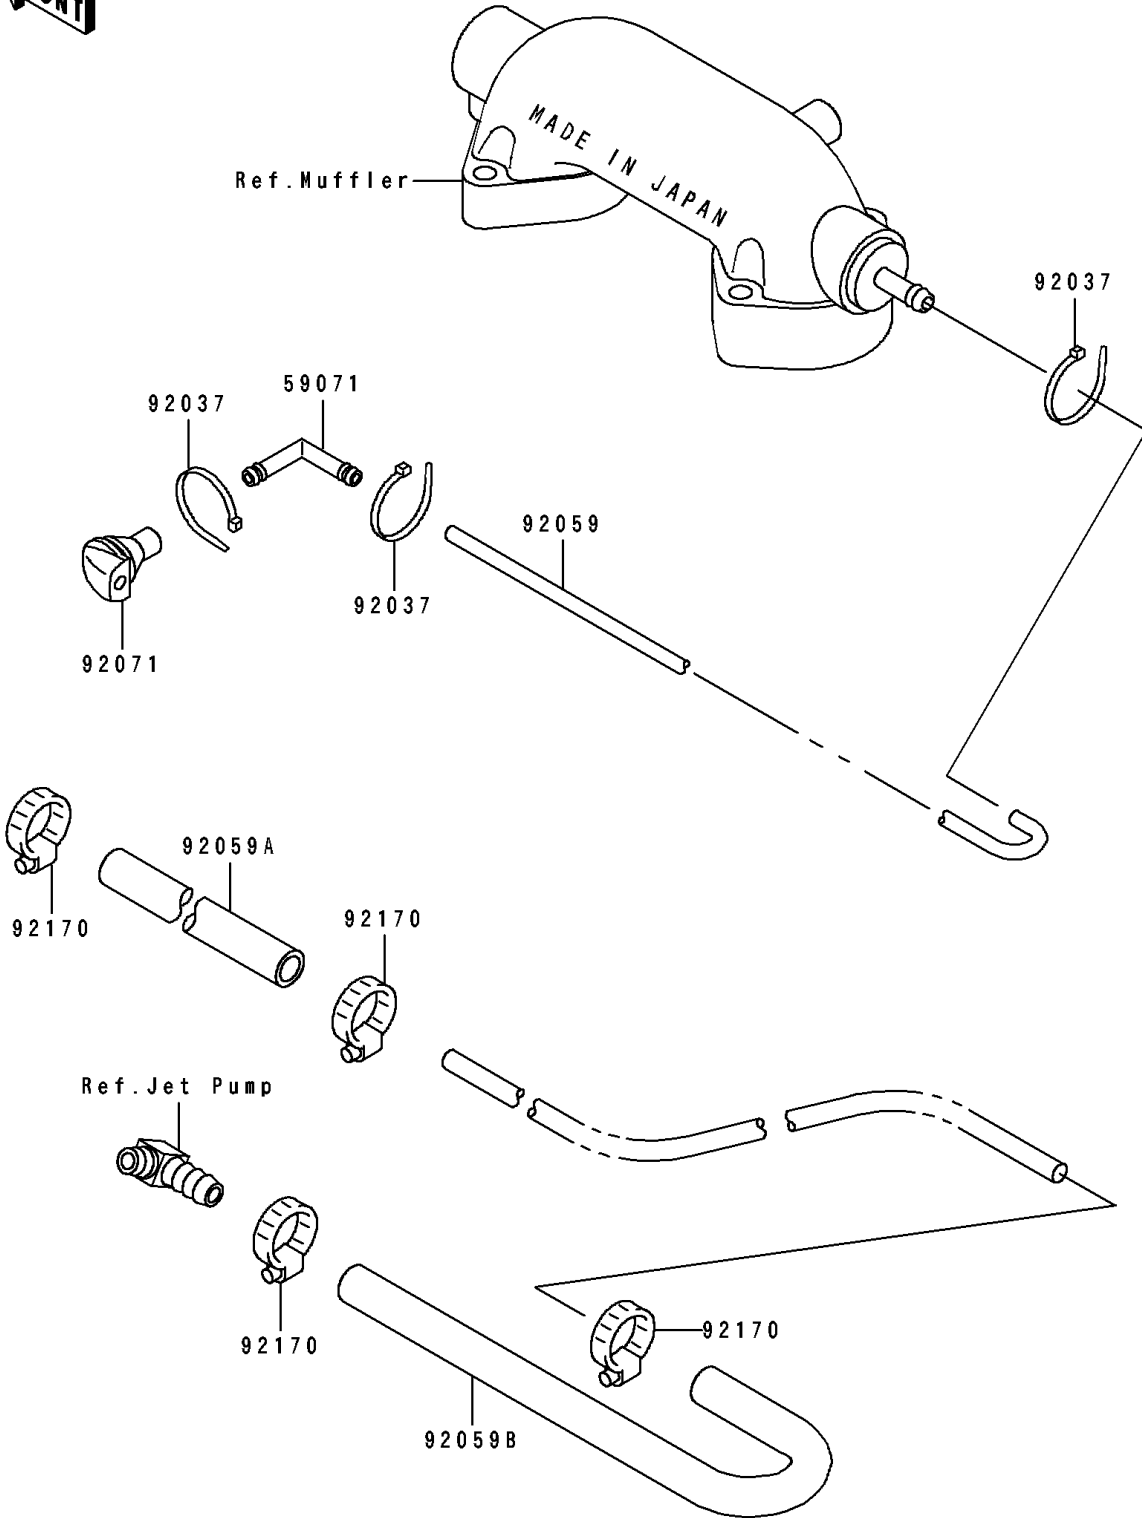

1991 JS440 PARTS DIAGRAM

Cooling

E3035

1991 JS440 PARTS LIST

Cooling

ITEM NAME	PART NUMBER	QUANTITY
JOINT (Ref # 59071)	59071-3706	1
CLAMP (Ref # 92037)	92037-1173	3
TUBE,5.8X10.8X650 (Ref # 92059)	92059-3759	1
TUBE,9X16X320 (Ref # 92059A)	92059-3792	1
TUBE,9X360 (Ref # 92059B)	92059-503	1
GROMMET (Ref # 92071)	92071-3732	1
CLAMP (Ref # 92170)	92170-3718	4