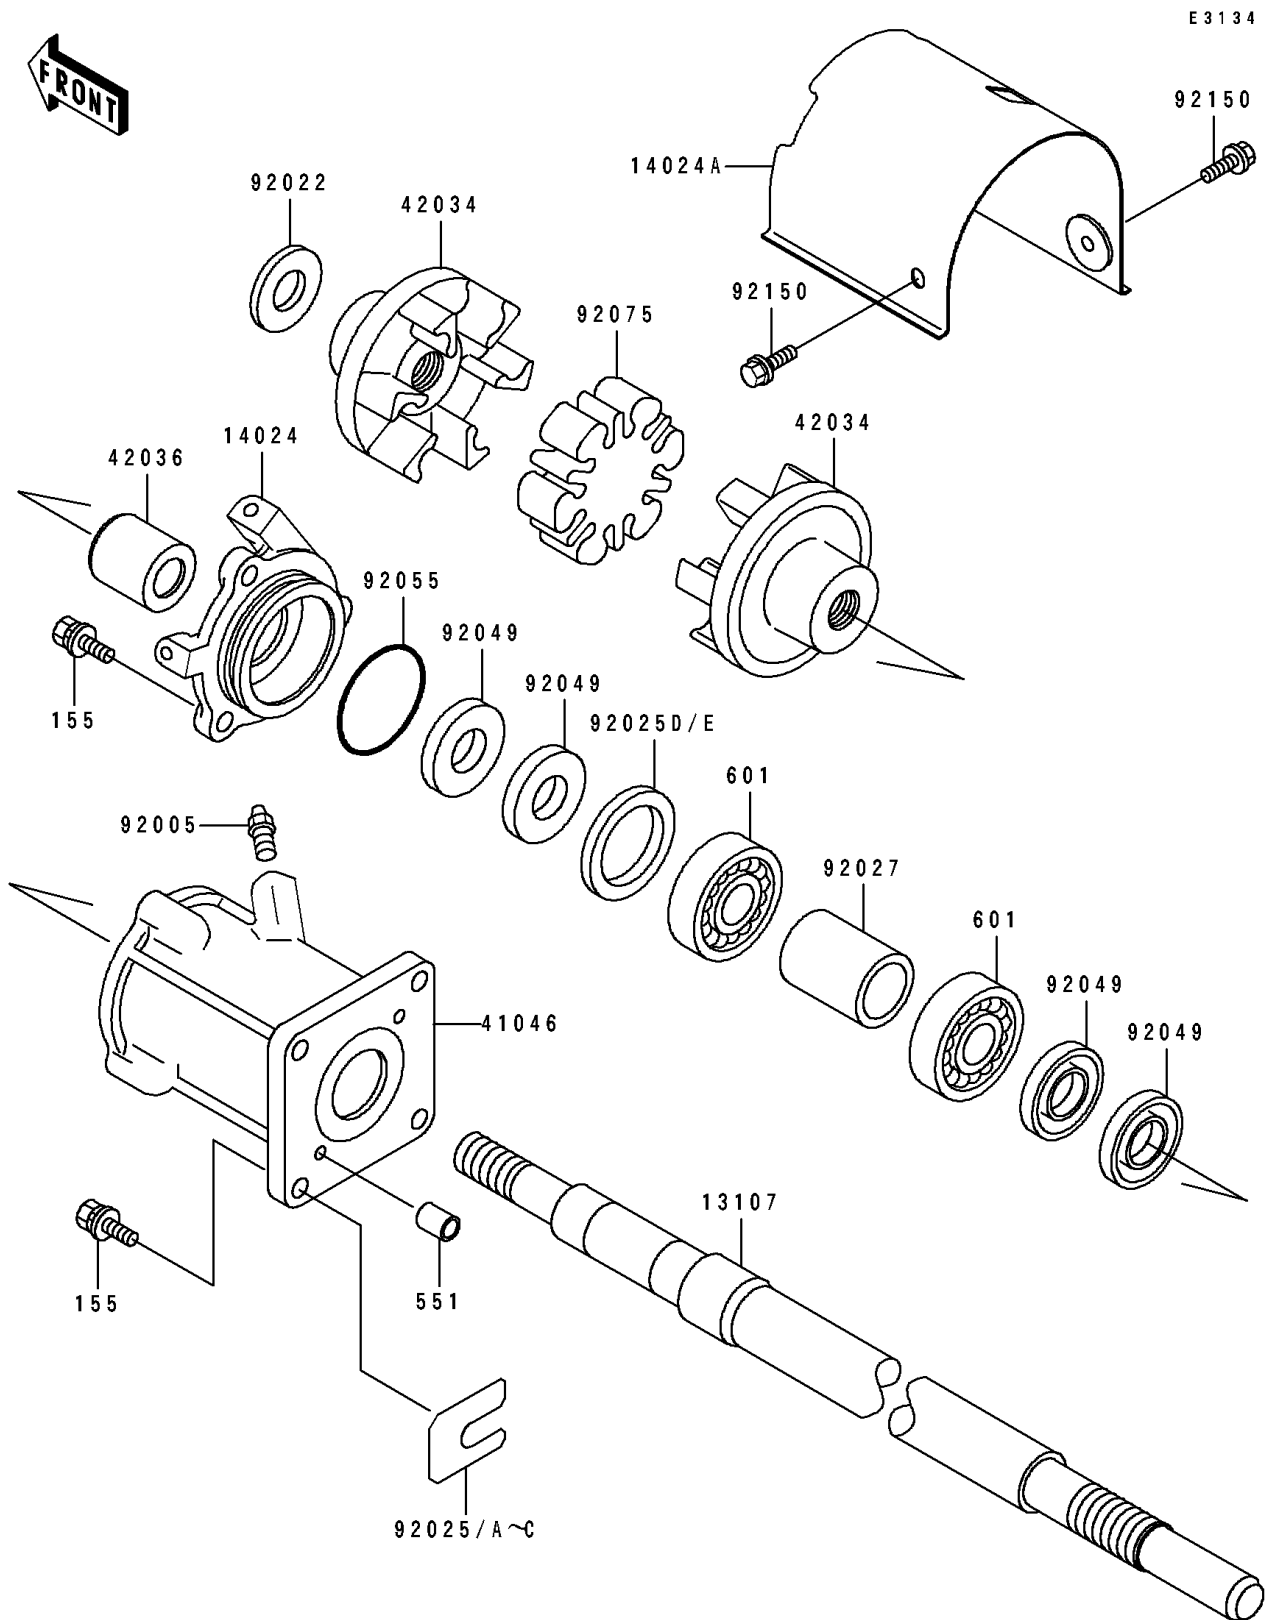

# 1991 JS440 PARTS DIAGRAM

Drive Shaft

# 1991 JS440 PARTS LIST

## Drive Shaft

ITEM NAME	PART NUMBER	QUANTITY
SHAFT,DRIVE (Ref # 13107)	59111-515	1
COVER,BEARING (Ref # 14024)	14025-3008	1
COVER,COUPLING (Ref # 14024A)	59036-567	1
HOUSING-BEARING (Ref # 41046)	41046-502	1
COUPLING (Ref # 42034)	42034-3706	2
SLEEVE,BEARING (Ref # 42036)	42036-501	1
FITTING,GREASE (Ref # 92005)	92005-501	1
WASHER,18.5X38X4 (Ref # 92022)	92022-3028	1
SHIM,T=0.3MM (Ref # 92025)	92025-3701	AR
SHIM,T=0.5MM (Ref # 92025A)	92025-3702	AR
SHIM,T=1.0MM (Ref # 92025B)	92025-3703	AR
SHIM,T=1.5MM (Ref # 92025C)	92025-3704	AR
SHIM,T=0.15 (Ref # 92025D)	92025-502	AR
SHIM,T=0.3 (Ref # 92025E)	92025-503	AR
COLLAR (Ref # 92027)	92027-502	1
SEAL-OIL,AC1799EX (Ref # 92049)	92050-501	4
RING-O (Ref # 92055)	92055-501	1
DAMPER,COUPLING (Ref # 92075)	92075-520	1
BOLT,6X16 (Ref # 92150)	92150-3714	3
BOLT-WSP-SMALL,8X25 (Ref # 155)	155R0825	7
PIN-DOWEL (Ref # 551)	551R0612	2
BEARING-BALL,#6305C3 (Ref # 601)	601B6305	2