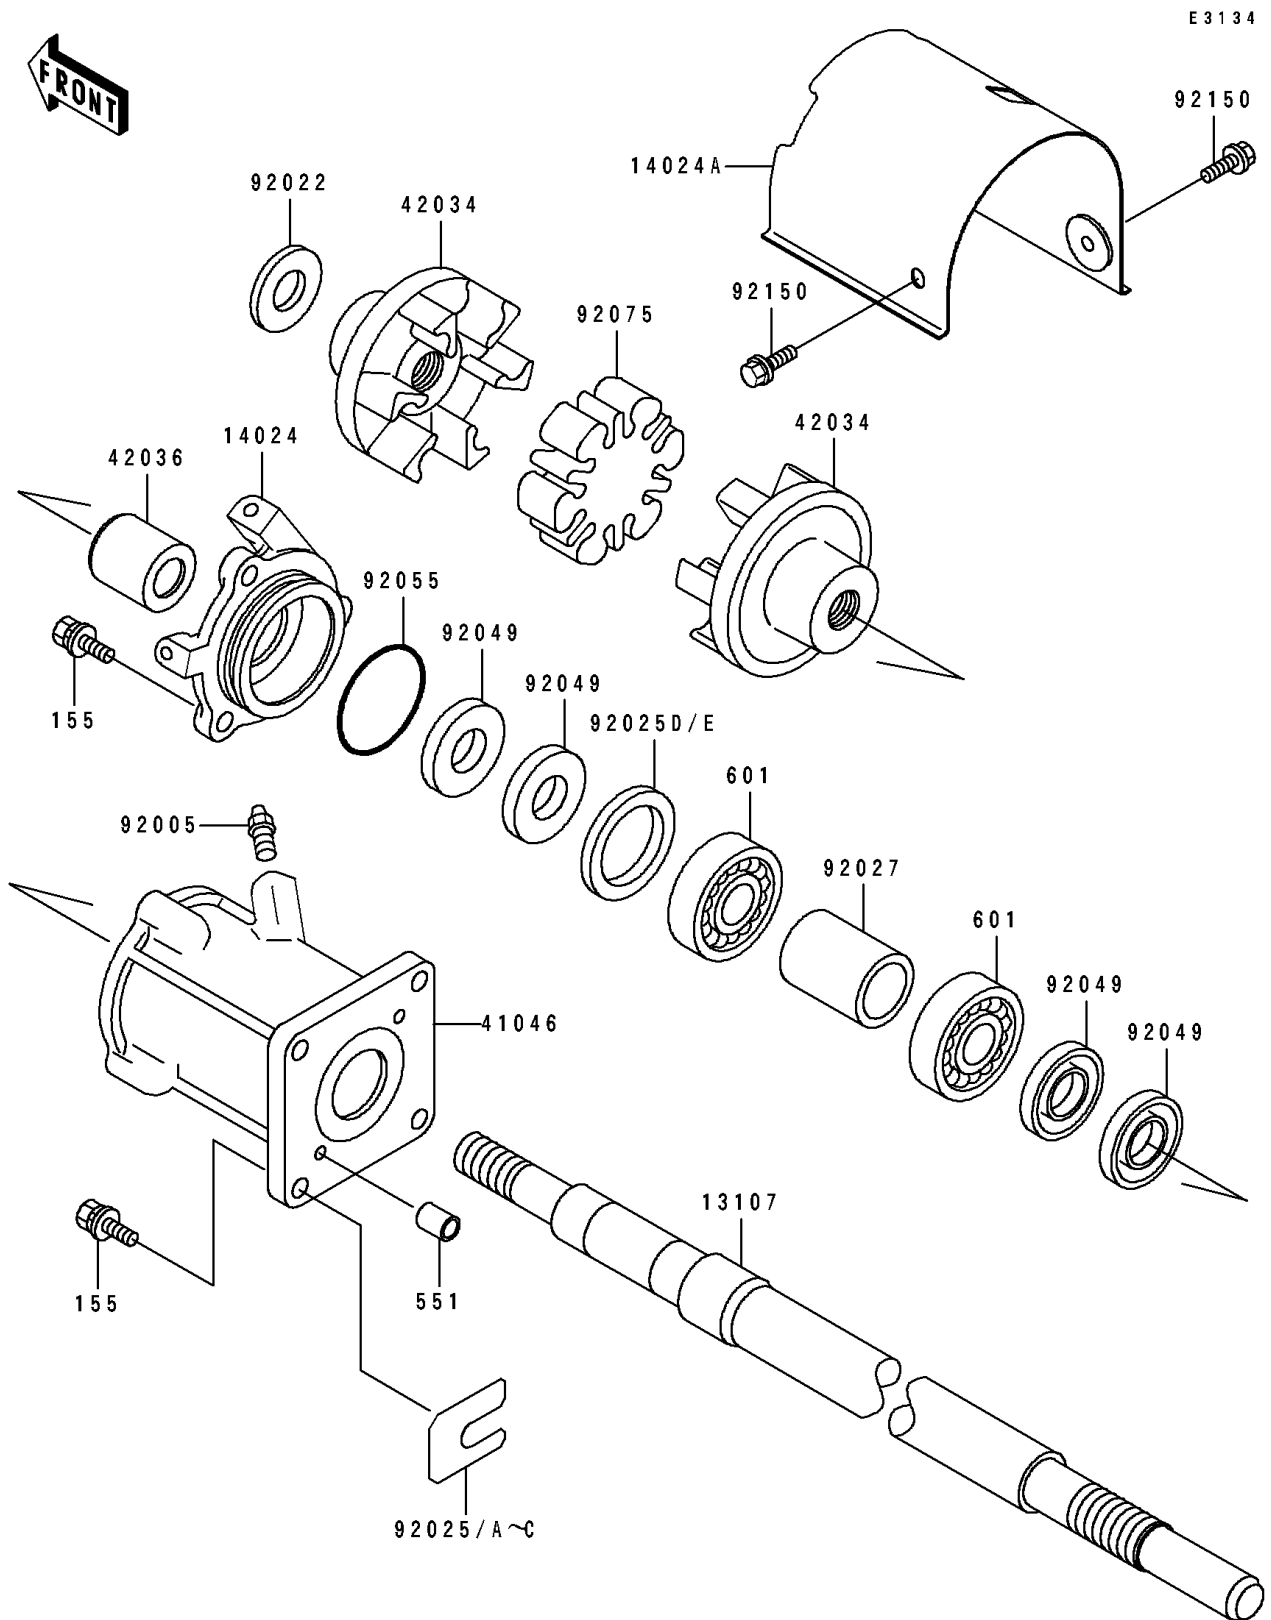

1992 JS440 PARTS DIAGRAM

Drive Shaft

1992 JS440 PARTS LIST

Drive Shaft

ITEM NAME	PART NUMBER	QUANTITY
SHAFT,DRIVE (Ref # 13107)	59111-515	1
COVER,BEARING (Ref # 14024)	14025-3008	1
COVER,COUPLING (Ref # 14024A)	59036-567	1
HOUSING-BEARING (Ref # 41046)	41046-502	1
COUPLING (Ref # 42034)	42034-3706	2
SLEEVE,BEARING (Ref # 42036)	42036-501	1
FITTING,GREASE (Ref # 92005)	92005-501	1
WASHER,18.5X38X4 (Ref # 92022)	92022-3028	1
SHIM,T=0.3MM (Ref # 92025)	92025-3701	AR
SHIM,T=0.5MM (Ref # 92025A)	92025-3702	AR
SHIM,T=1.0MM (Ref # 92025B)	92025-3703	AR
SHIM,T=1.5MM (Ref # 92025C)	92025-3704	AR
SHIM,T=0.15 (Ref # 92025D)	92025-502	AR
SHIM,T=0.3 (Ref # 92025E)	92025-503	AR
COLLAR (Ref # 92027)	92027-502	1
SEAL-OIL,AC1799EX (Ref # 92049)	92050-501	4
RING-O (Ref # 92055)	92055-501	1
DAMPER,COUPLING (Ref # 92075)	92075-520	1
BOLT,6X16 (Ref # 92150)	92150-3714	3
BOLT-WSP-SMALL,8X25 (Ref # 155)	155R0825	7
PIN-DOWEL (Ref # 551)	551R0612	2
BEARING-BALL,#6305C3 (Ref # 601)	601B6305	2