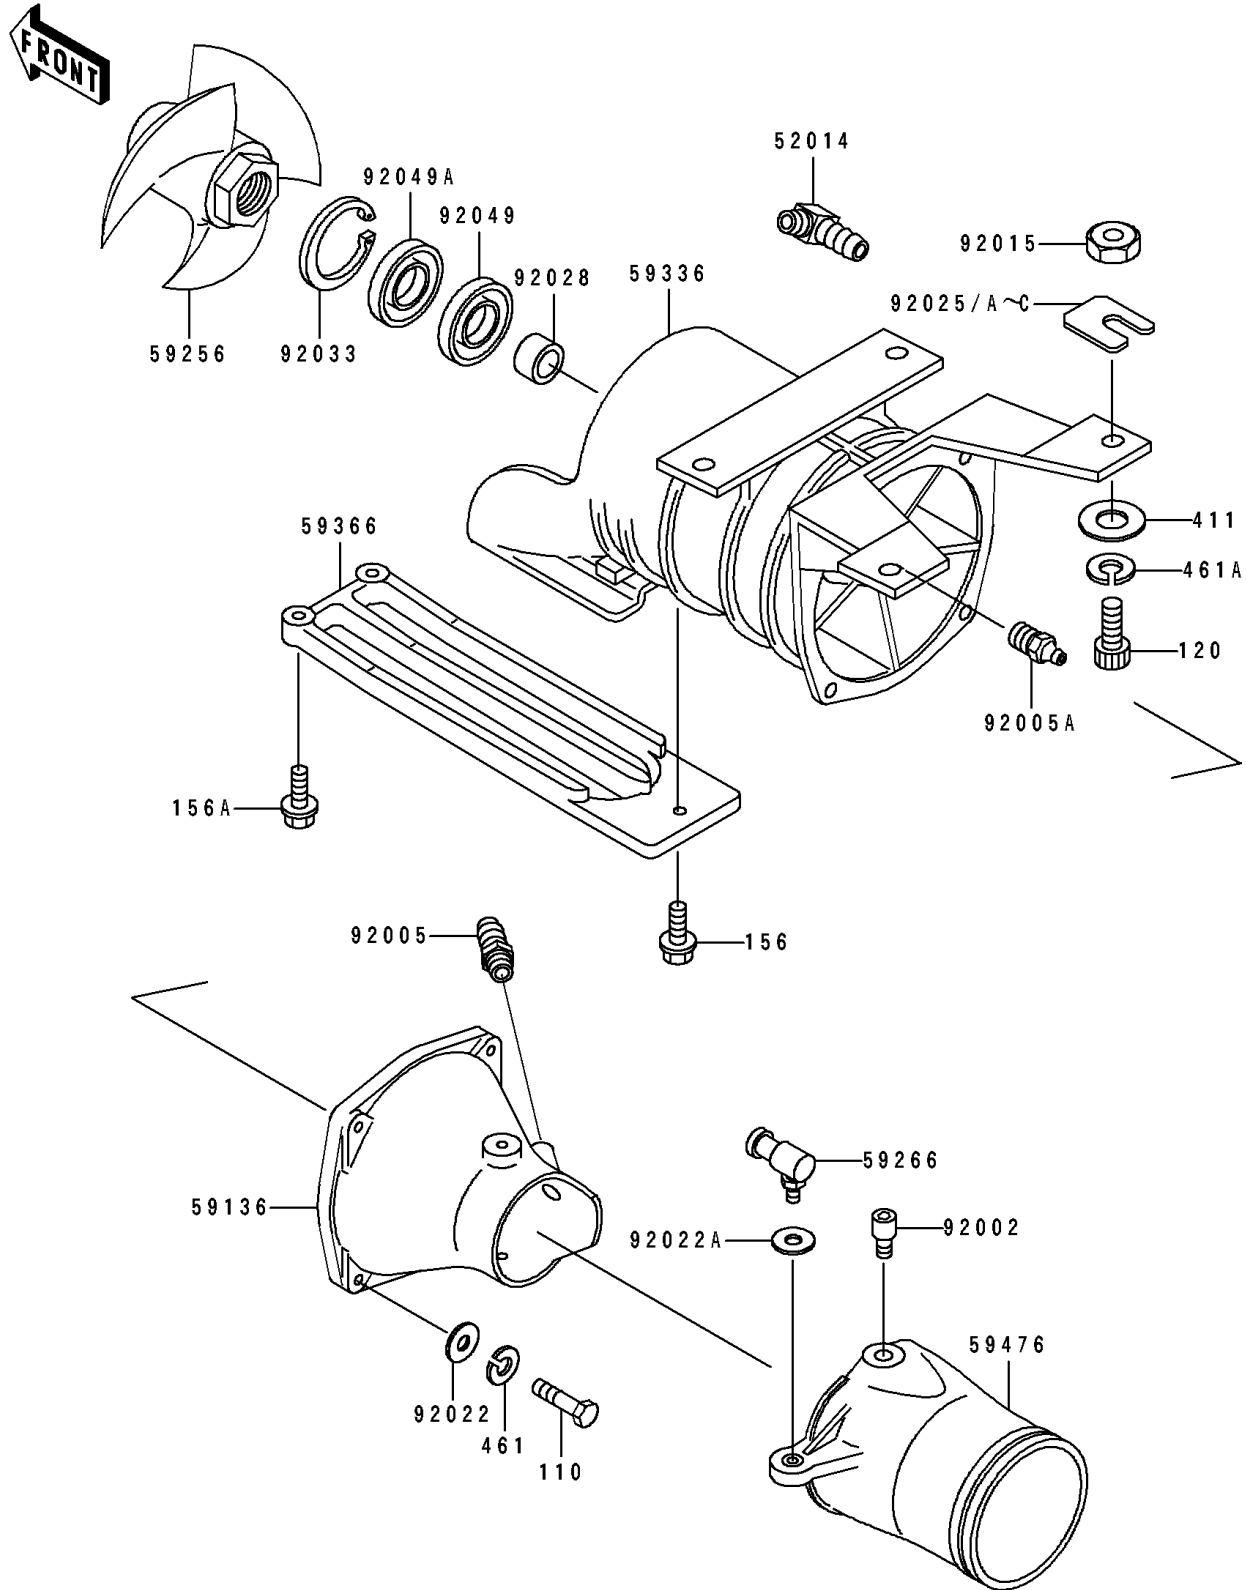

1991 JS440 PARTS DIAGRAM

Jet Pump

E3191

1991 JS440 PARTS LIST

Jet Pump

ITEM NAME	PART NUMBER	QUANTITY
ELBOW (Ref # 52014)	52014-3002	1
NOZZLE-PUMP (Ref # 59136)	59136-3001	1
IMPELLER (Ref # 59256)	59256-504	1
JOINT-BALL (Ref # 59266)	59266-3701	1
CASE-PUMP (Ref # 59336)	59336-3701	1
GRATE (Ref # 59366)	59366-3001	1
NOZZLE-STRG (Ref # 59476)	59476-3702	1
BOLT,SOCKET,6X11 (Ref # 92002)	92001-3701	2
FITTING,HOSE (Ref # 92005)	92005-3001	1
FITTING,GREASE (Ref # 92005A)	92005-501	1
NUT,10MM (Ref # 92015)	92015-3005	4
WASHER (Ref # 92022)	92022-562	4
WASHER (Ref # 92022A)	92022-567	1
SHIM,T=0.3MM (Ref # 92025)	92025-3701	AR
SHIM,T=0.5MM (Ref # 92025A)	92025-3702	AR
SHIM,T=1.0MM (Ref # 92025B)	92025-3703	AR
SHIM,T=1.5MM (Ref # 92025C)	92025-3704	AR
BUSHING (Ref # 92028)	92028-503	1
RING-SNAP (Ref # 92033)	92036-502	1
SEAL-OIL,SCY20368 (Ref # 92049)	92050-502	1
SEAL-OIL,SC20367 (Ref # 92049A)	92050-503	1
BOLT,8X25 (Ref # 110)	110R0825	4
BOLT-SOCKET (Ref # 120)	120R1025	4
BOLT-WP,6X12 (Ref # 156)	156R0612	1
BOLT-WP (Ref # 156A)	156R0630	2
WASHER-PLAIN,10MM (Ref # 411)	411S1000	4
WASHER-SPRING,8MM (Ref # 461)	461S0800	4
WASHER-SPRING,10MM (Ref # 461A)	461S1000	4