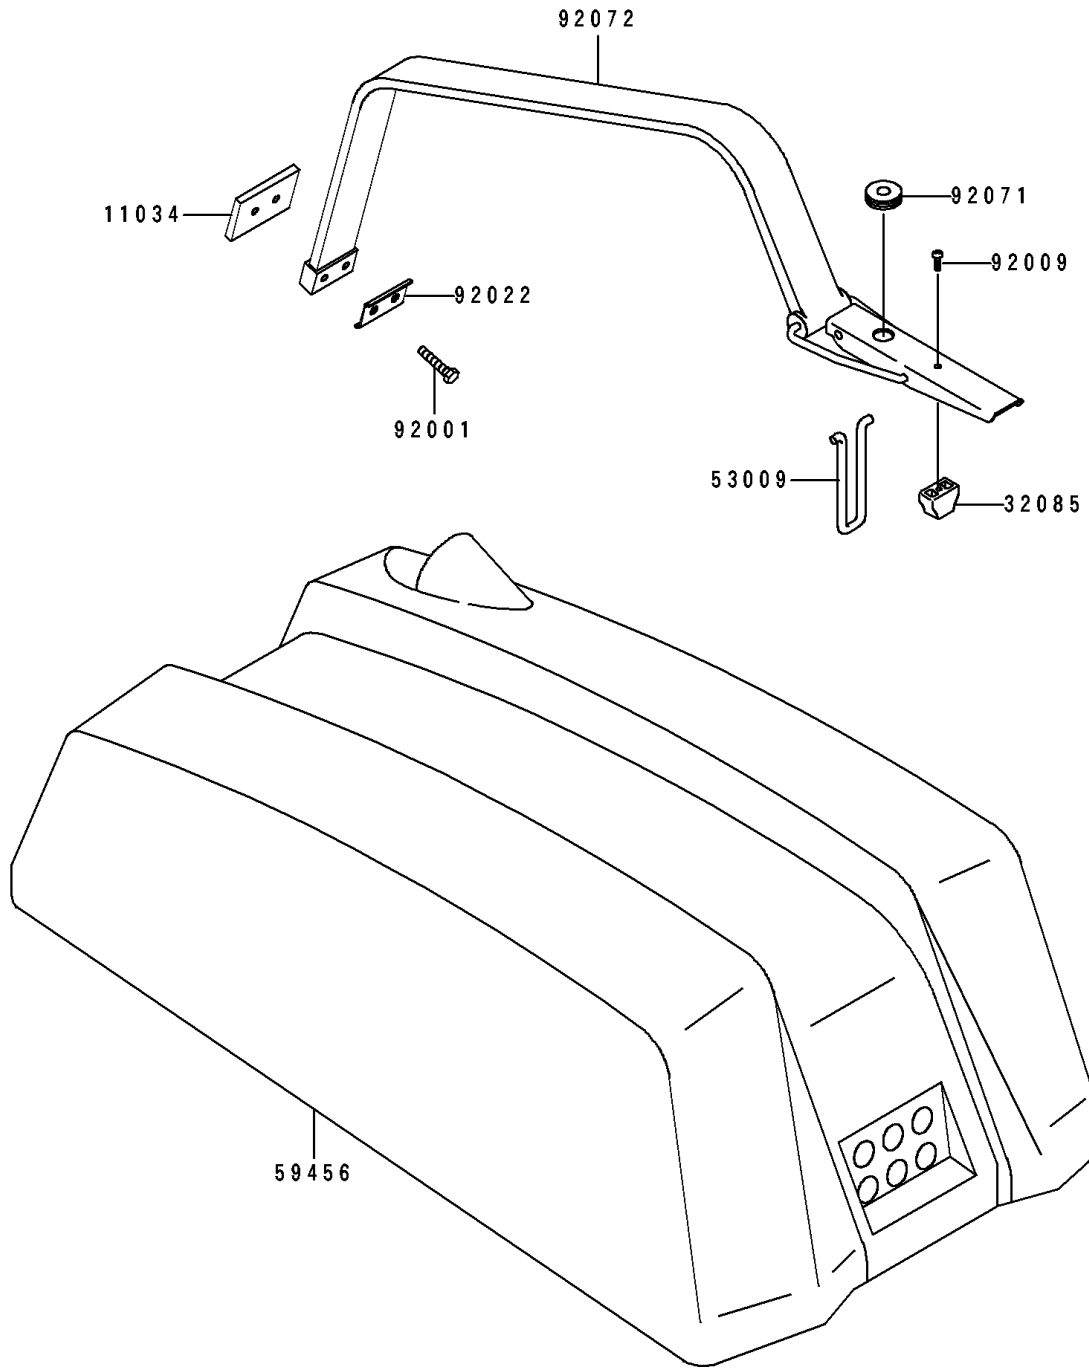

1991 JS440 PARTS DIAGRAM

Engine Hood

F3142

1991 JS440 PARTS LIST

Engine Hood

ITEM NAME	PART NUMBER	QUANTITY
BRACKET,PLATE (Ref # 11034)	59086-501	1
DETENT (Ref # 32085)	59346-503	1
HINGE (Ref # 53009)	53009-503	1
HOOD-COMP-ENGINE,JET WHITE (Ref # 59456)	59456-3719-8C	1
BOLT,6X30 (Ref # 92001)	92001-3022	2
SCREW (Ref # 92009)	92011-562	1
WASHER,BAND (Ref # 92022)	92022-509	1
GROMMET (Ref # 92071)	92071-056	1
BAND,HOOD (Ref # 92072)	92072-3746	1