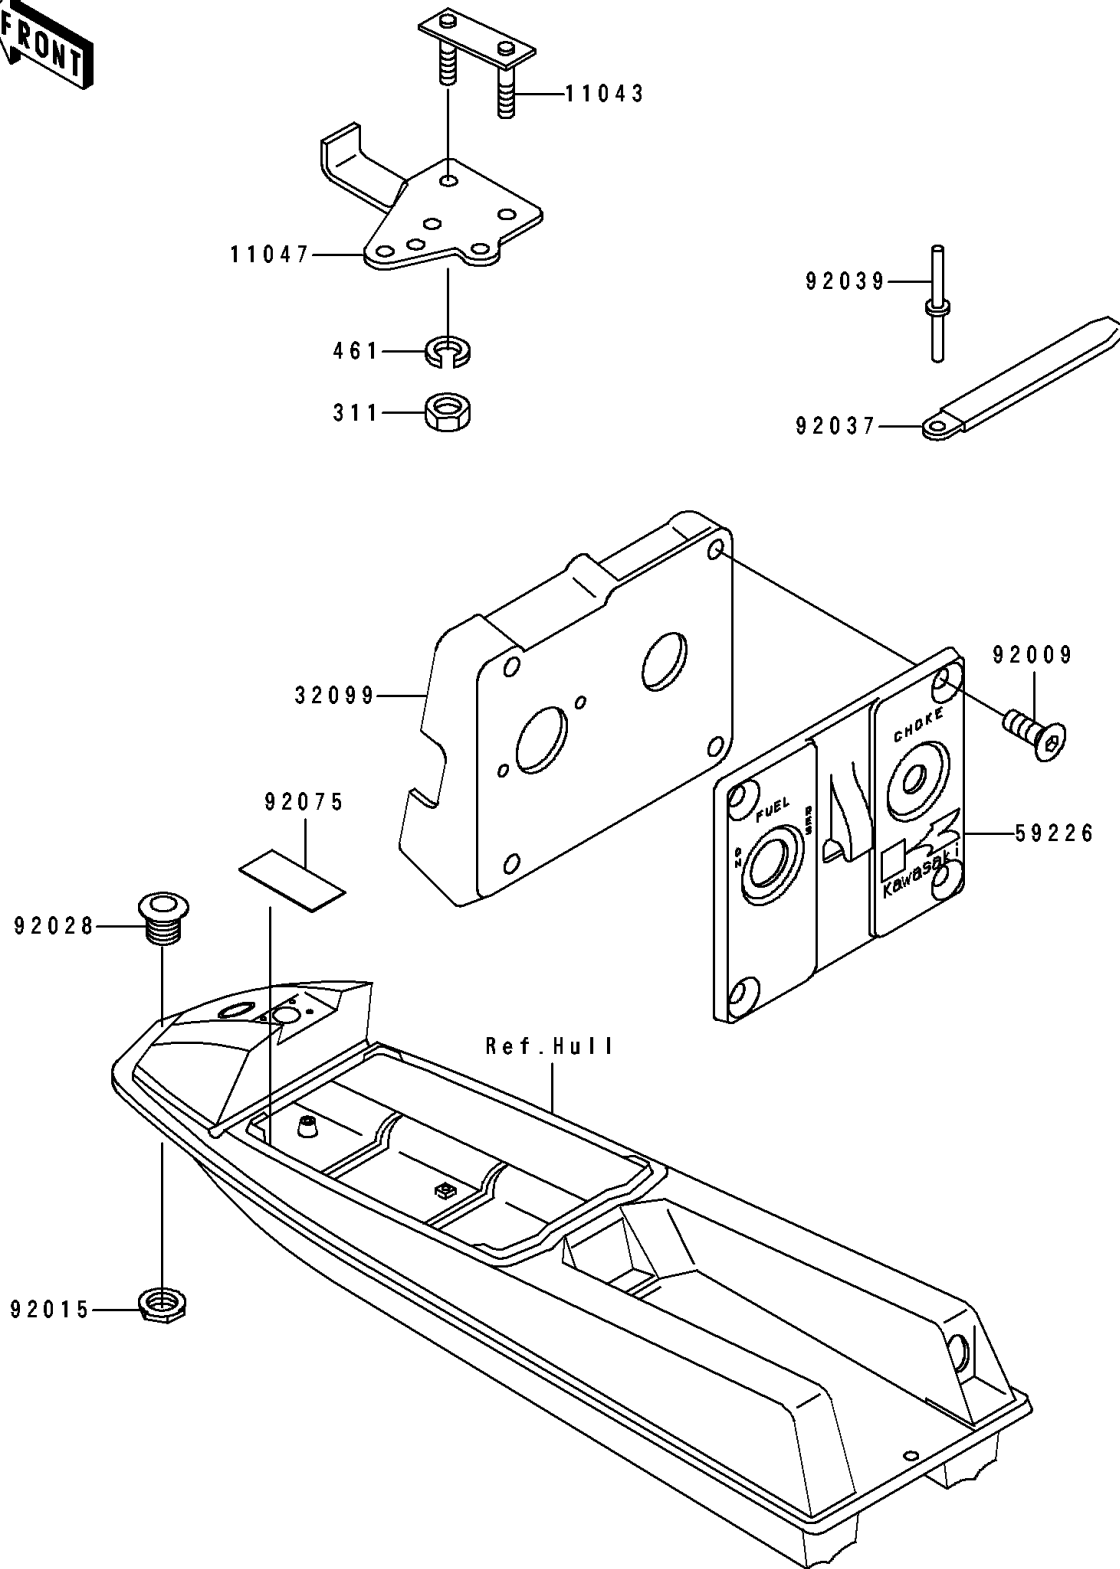

1991 JS440 PARTS DIAGRAM

Hull Fitting

F3143

1991 JS440 PARTS LIST

Hull Fitting

ITEM NAME	PART NUMBER	QUANTITY
BRACKET (Ref # 11043)	11034-3701	1
BRACKET,FUEL FILTER (Ref # 11047)	11047-3743	1
CASE,FUEL TAP (Ref # 32099)	32099-3752	1
PANEL-CONTROL (Ref # 59226)	59226-3703	1
SCREW-COUNTERSUNK,8X22 (Ref # 92009)	92009-3004	4
NUT (Ref # 92015)	92015-3779	1
BUSHING (Ref # 92028)	92028-3734	1
CLAMP,L=150 (Ref # 92037)	92037-3741	5
RIVET (Ref # 92039)	92039-3702	5
DAMPER,MUFFLER (Ref # 92075)	92075-522	2
NUT-HEX,6MM (Ref # 311)	311R0600	2
WASHER-SPRING,6MM (Ref # 461)	461S0600	2