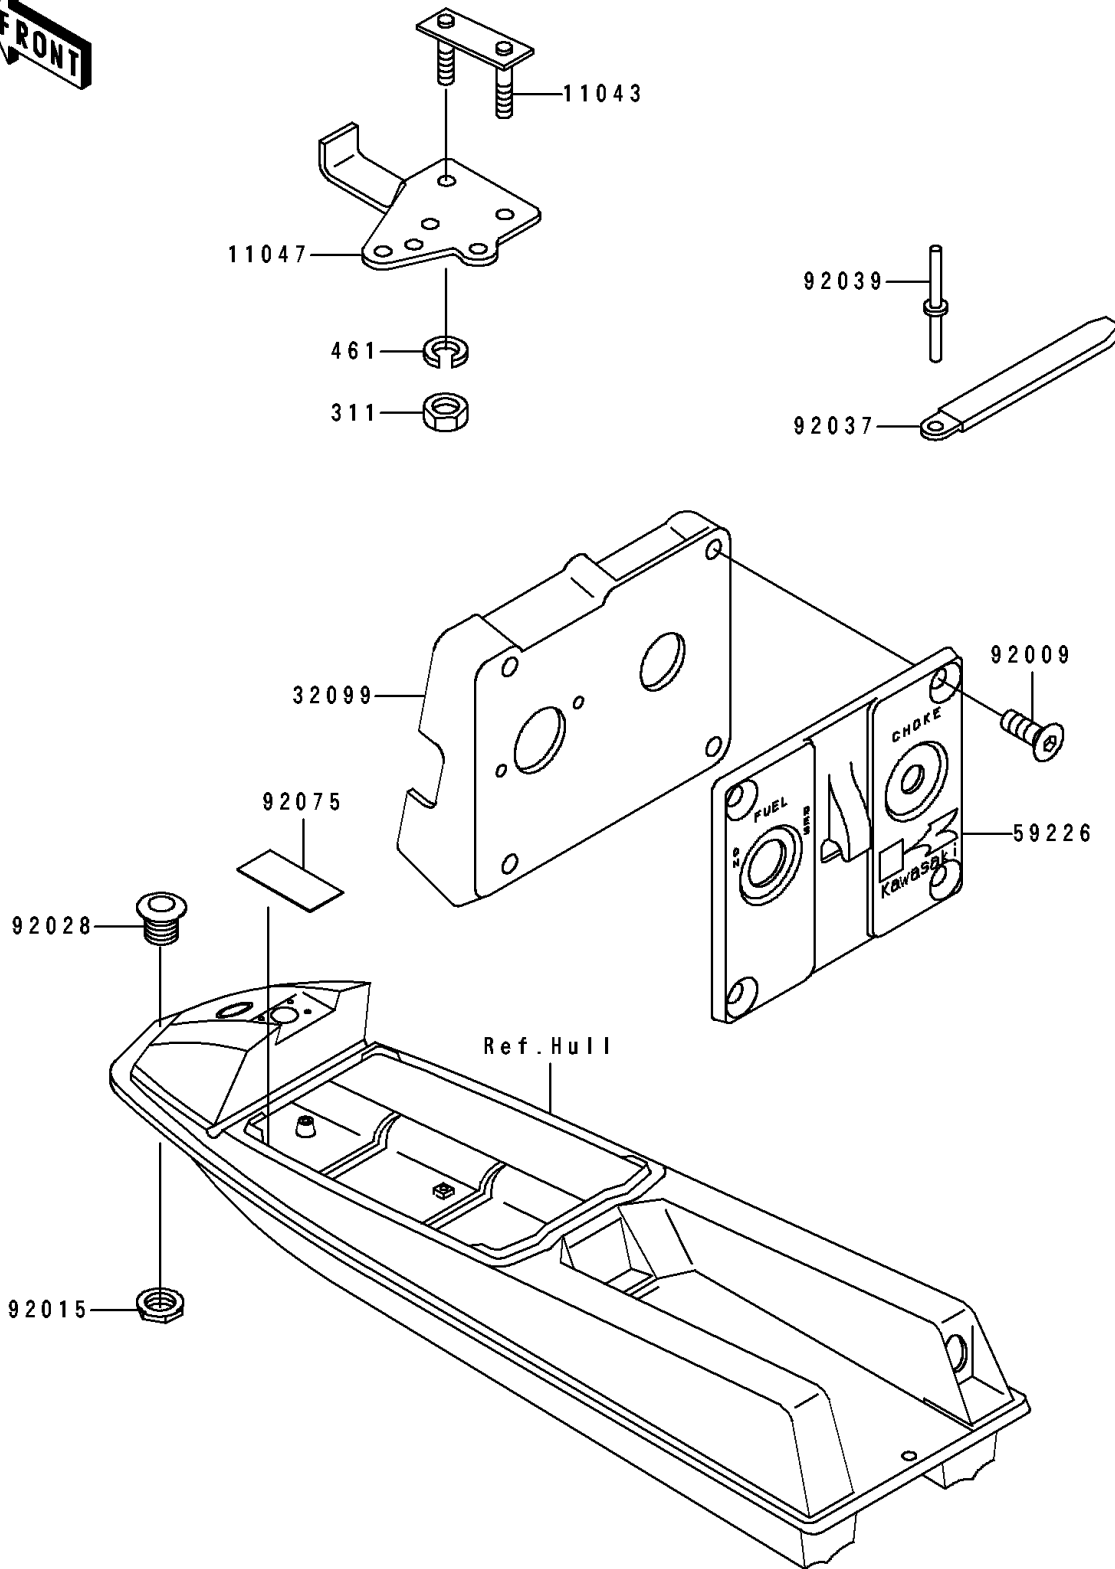

1992 JS440 PARTS DIAGRAM

Hull Fitting

F3143

1992 JS440 PARTS LIST

Hull Fitting

ITEM NAME	PART NUMBER	QUANTITY
BRACKET (Ref # 11043)	11034-3701	1
BRACKET,FUEL FILTER (Ref # 11047)	11047-3743	1
CASE,FUEL TAP (Ref # 32099)	32099-3752	1
PANEL-CONTROL (Ref # 59226)	59226-3703	1
SCREW-COUNTERSUNK,8X22 (Ref # 92009)	92009-3004	4
NUT (Ref # 92015)	92015-3779	1
BUSHING (Ref # 92028)	92028-3734	1
CLAMP,L=150 (Ref # 92037)	92037-3741	5
RIVET (Ref # 92039)	92039-3702	5
DAMPER,MUFFLER (Ref # 92075)	92075-522	2
NUT-HEX,6MM (Ref # 311)	311R0600	2
WASHER-SPRING,6MM (Ref # 461)	461S0600	2