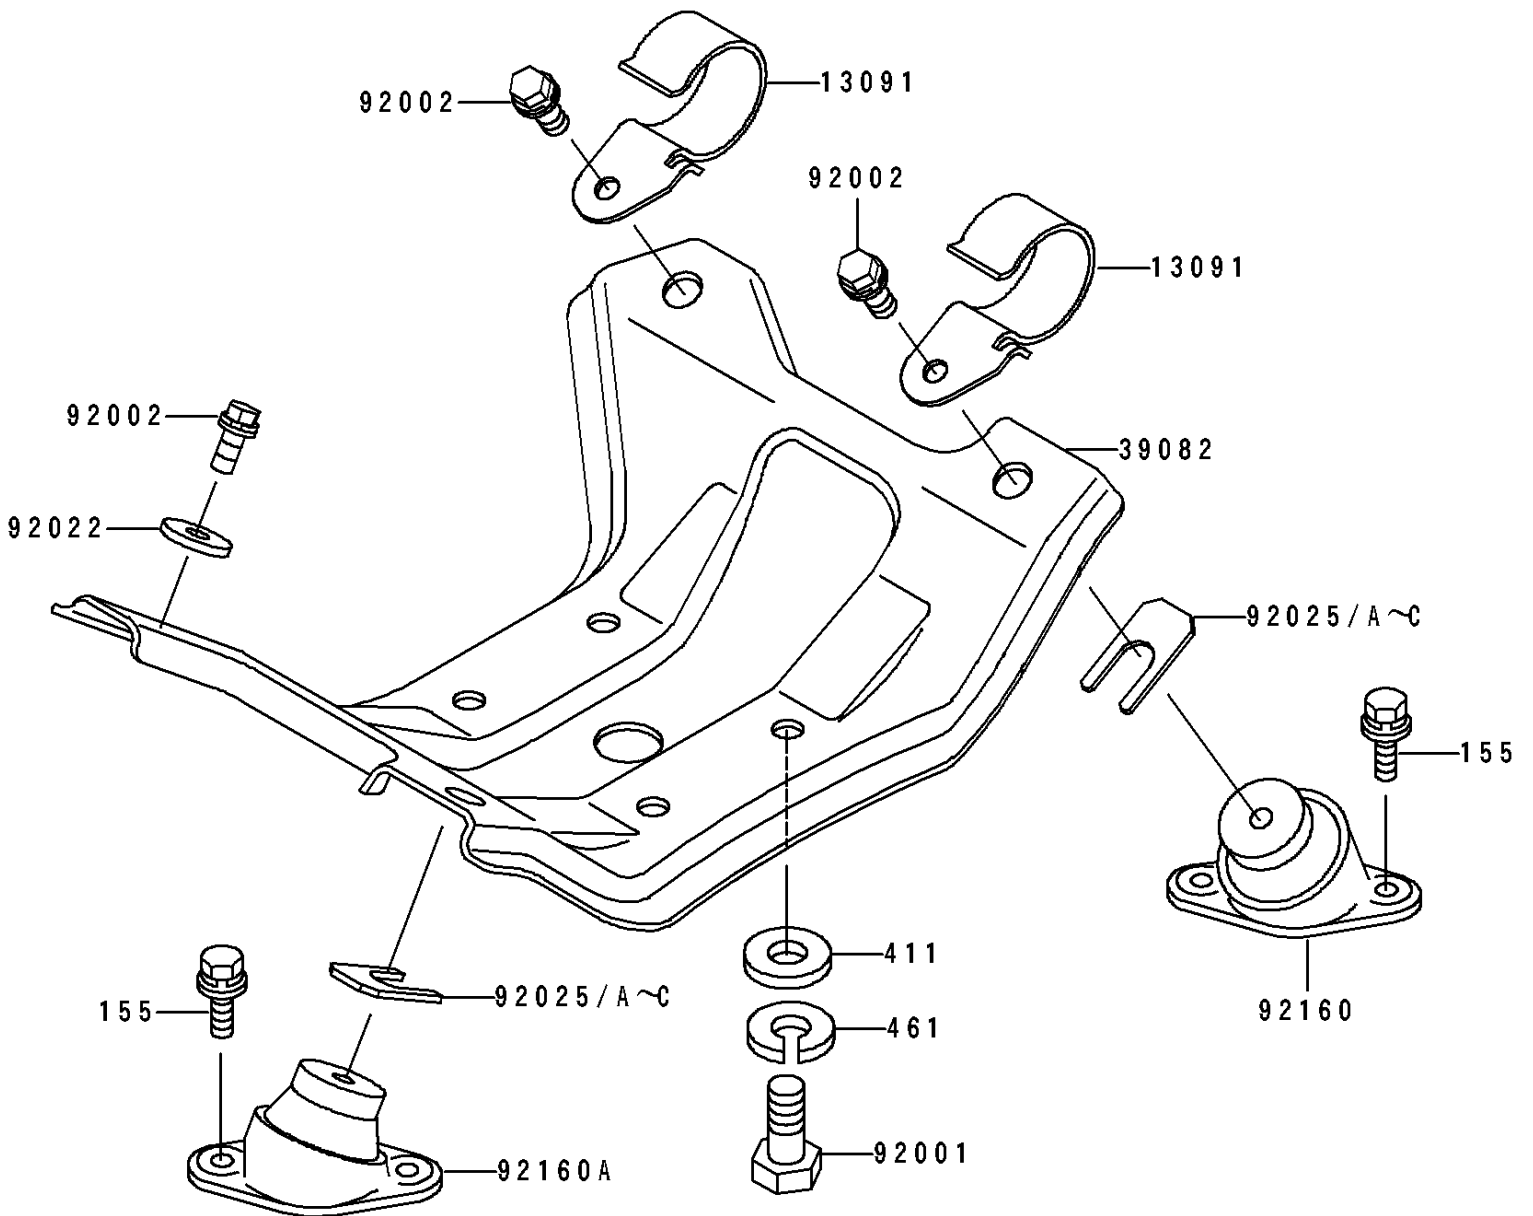

# 1991 JS440 PARTS DIAGRAM

Engine Mount

F 3144

## 1991 JS440 PARTS LIST

### Engine Mount

ITEM NAME	PART NUMBER	QUANTITY
HOLDER,EXHAUST DUCT (Ref # 13091)	13091-3752	2
MOUNT-ENGINE (Ref # 39082)	59181-509-9G	1
BOLT,1/2"X31 (Ref # 92001)	92003-533	4
BOLT,10X25 (Ref # 92002)	92002-3770	4
WASHER,32X10.5X4 (Ref # 92022)	92022-3023	2
SHIM,T=0.3MM (Ref # 92025)	92025-3705	AR
SHIM,T=0.5MM (Ref # 92025A)	92025-3706	AR
SHIM,T=1.0MM (Ref # 92025B)	92025-3707	AR
SHIM,T=1.5MM (Ref # 92025C)	92025-3708	AR
DAMPER,ENGINE MOUNT (Ref # 92160)	92160-3762	2
DAMPER,ENGINE MOUNT (Ref # 92160A)	92160-3763	2
BOLT-WSP-SMALL,8X20 (Ref # 155)	155R0820	8
WASHER-PLAIN,14MM (Ref # 411)	411S1400	4
WASHER-SPRING,14MM (Ref # 461)	461S1400	4