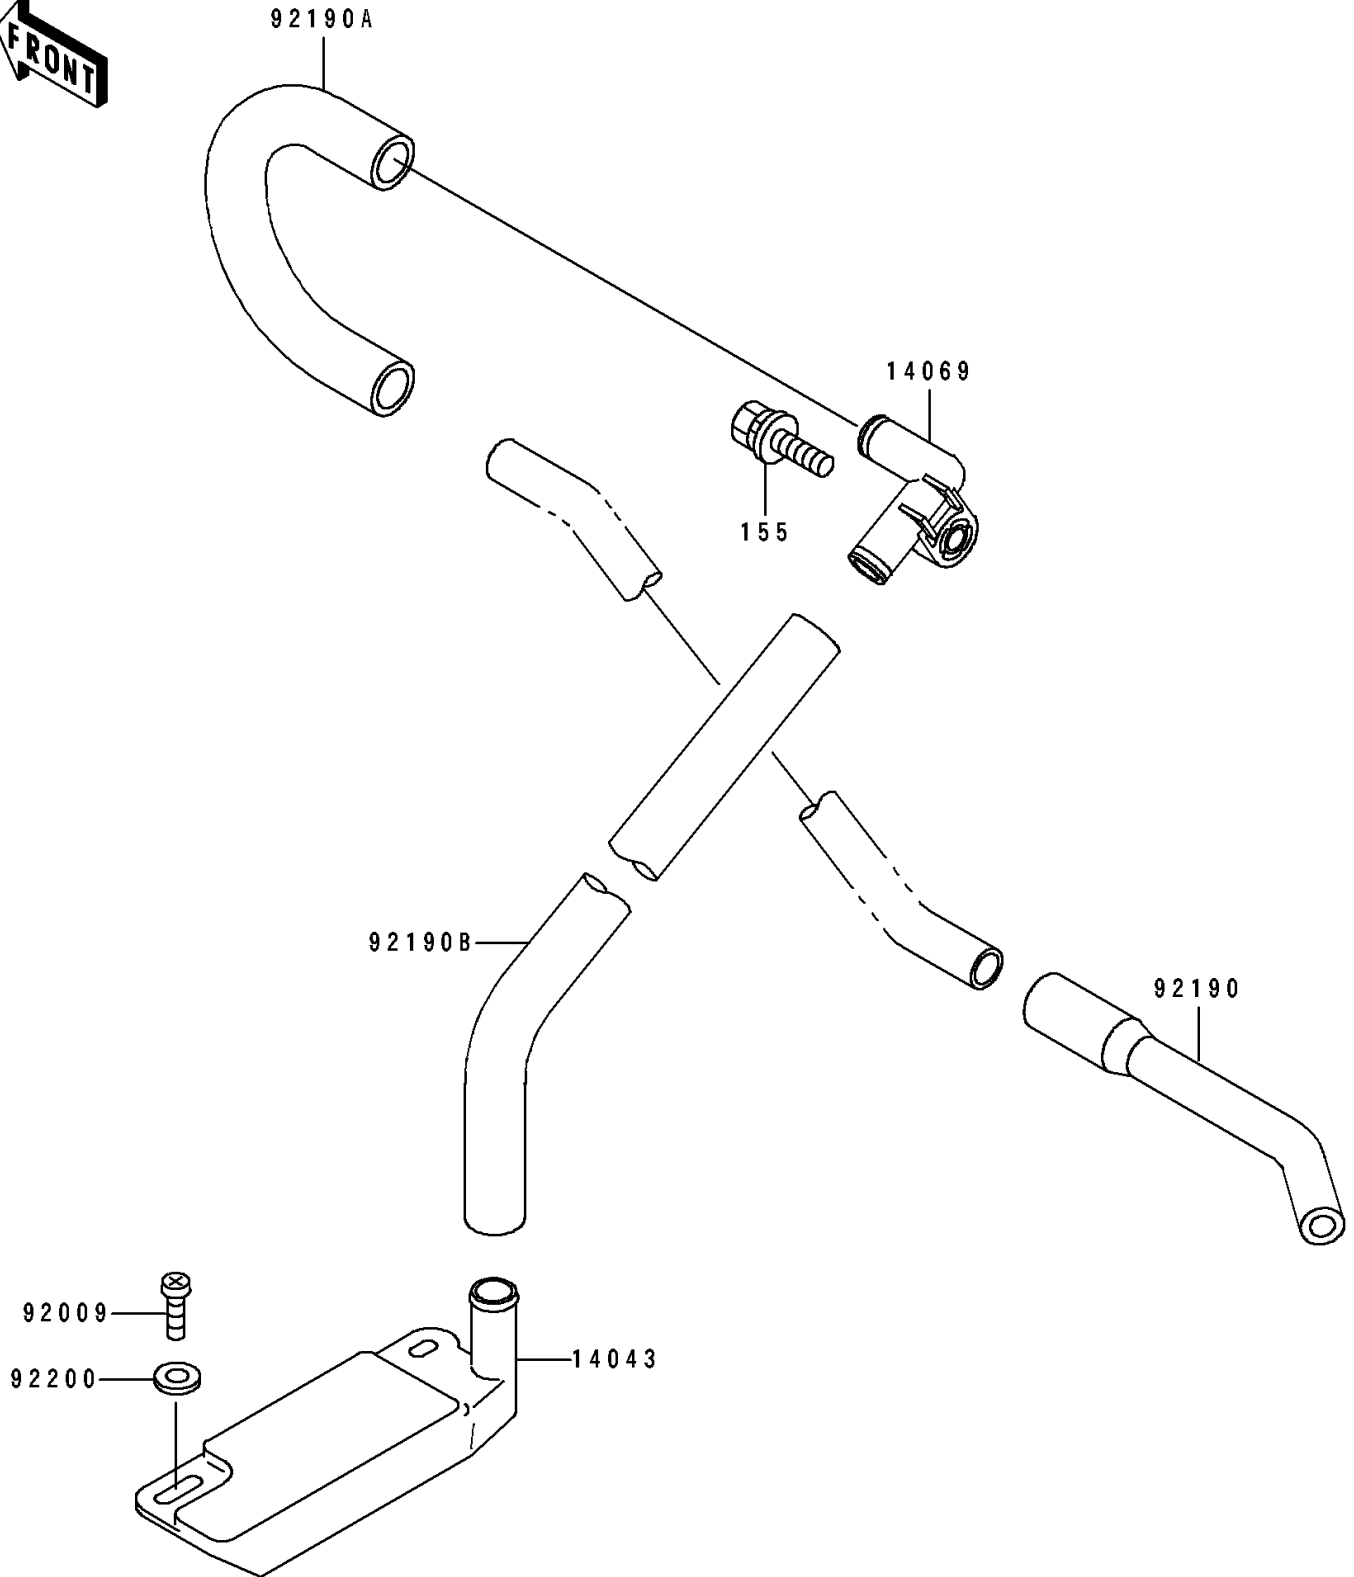

1991 JS440 PARTS DIAGRAM

Bilge

F3145

1991 JS440 PARTS LIST

Bilge

ITEM NAME	PART NUMBER	QUANTITY
FILTER (Ref # 14043)	14043-3707	1
BREATHER,BILGE (Ref # 14069)	14069-3705	1
SCREW,TAPPING (Ref # 92009)	92011-561	2
TUBE,HULL-PUMP (Ref # 92190)	92190-3711	1
TUBE (Ref # 92190A)	92190-3713	1
TUBE,15.5X21.5X260 (Ref # 92190B)	92190-3720	1
WASHER,5.9X16X1.5 (Ref # 92200)	92200-3714	2
BOLT-WSP-SMALL,8X25 (Ref # 155)	155R0825	1