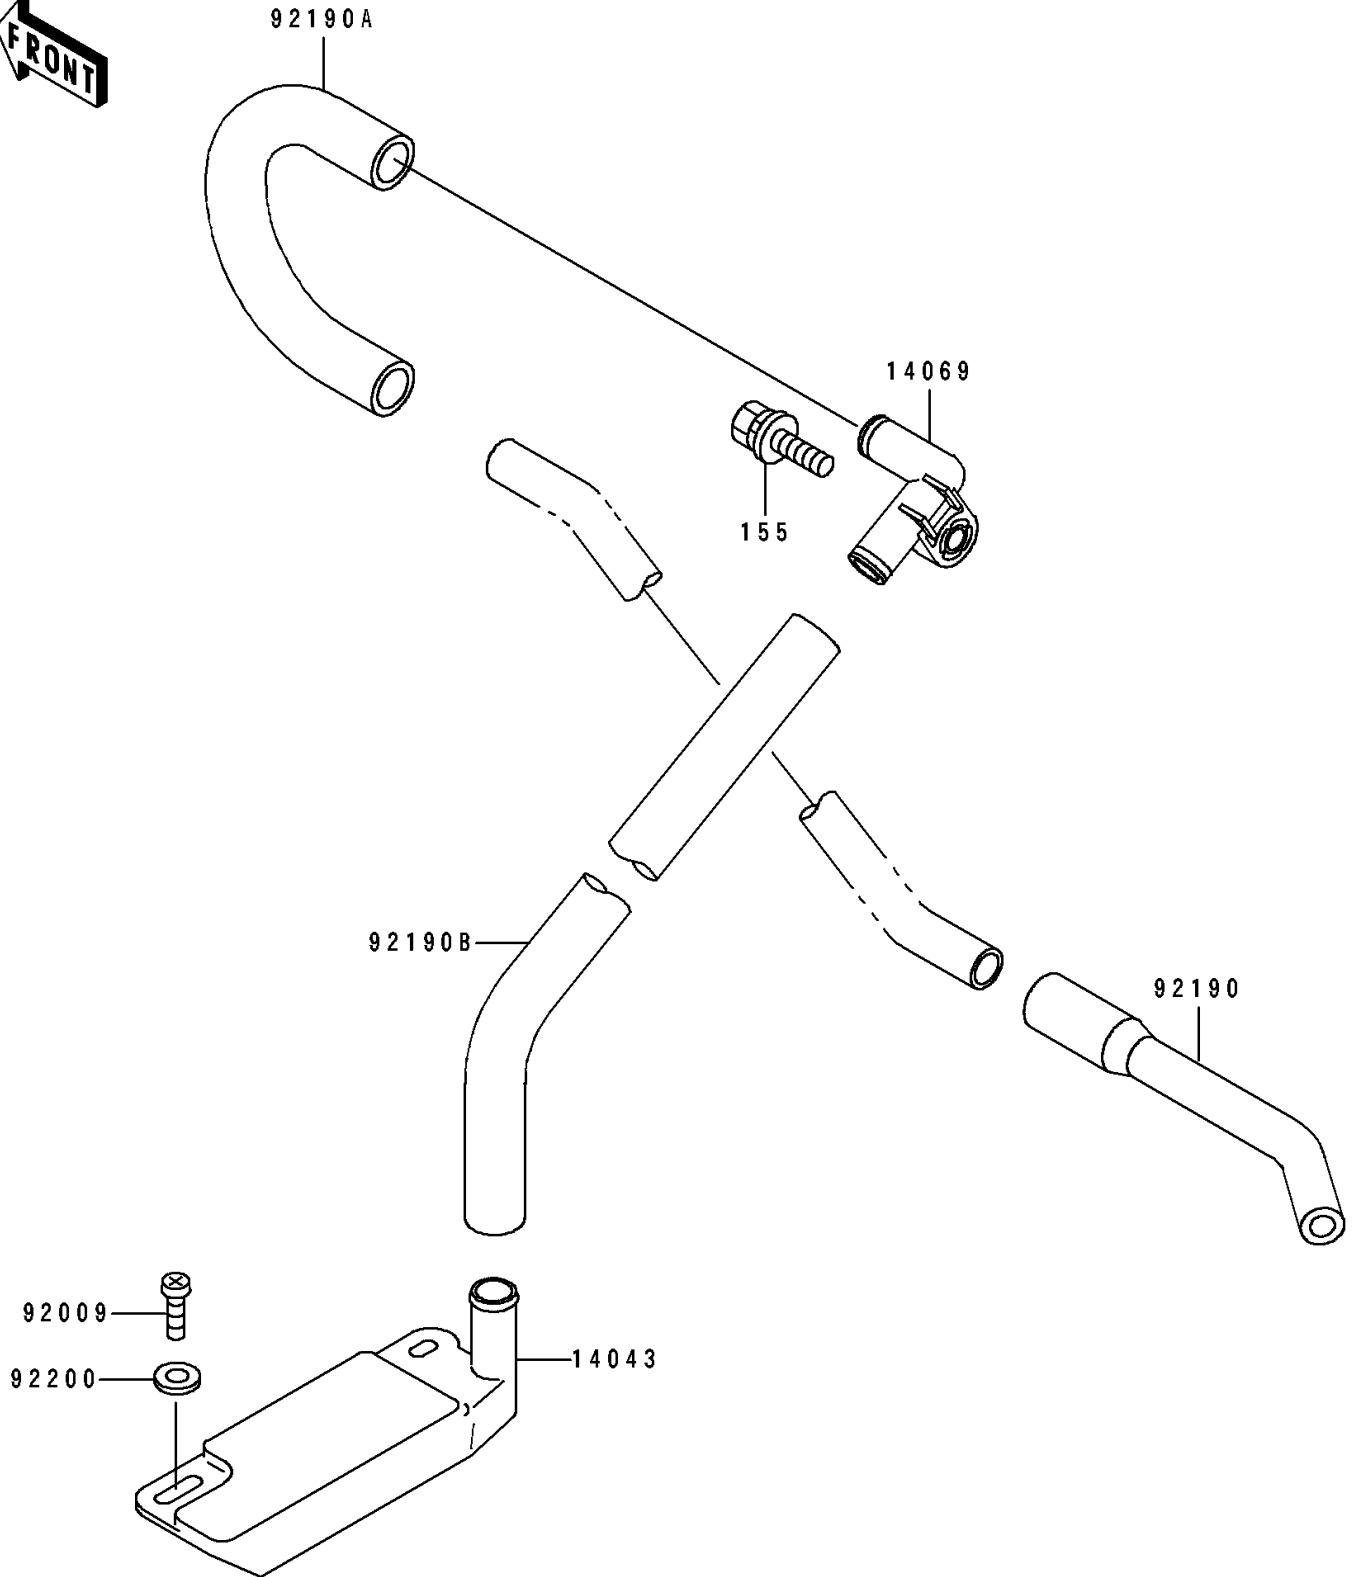

1992 JS440 PARTS DIAGRAM

Bilge

F3145

1992 JS440 PARTS LIST

Bilge

ITEM NAME	PART NUMBER	QUANTITY
FILTER (Ref # 14043)	14043-3707	1
BREATHER,BILGE (Ref # 14069)	14069-3705	1
SCREW,TAPPING (Ref # 92009)	92011-561	2
TUBE,HULL-PUMP (Ref # 92190)	92190-3711	1
TUBE (Ref # 92190A)	92190-3713	1
TUBE,15.5X21.5X260 (Ref # 92190B)	92190-3720	1
WASHER,5.9X16X1.5 (Ref # 92200)	92200-3714	2
BOLT-WSP-SMALL,8X25 (Ref # 155)	155R0825	1