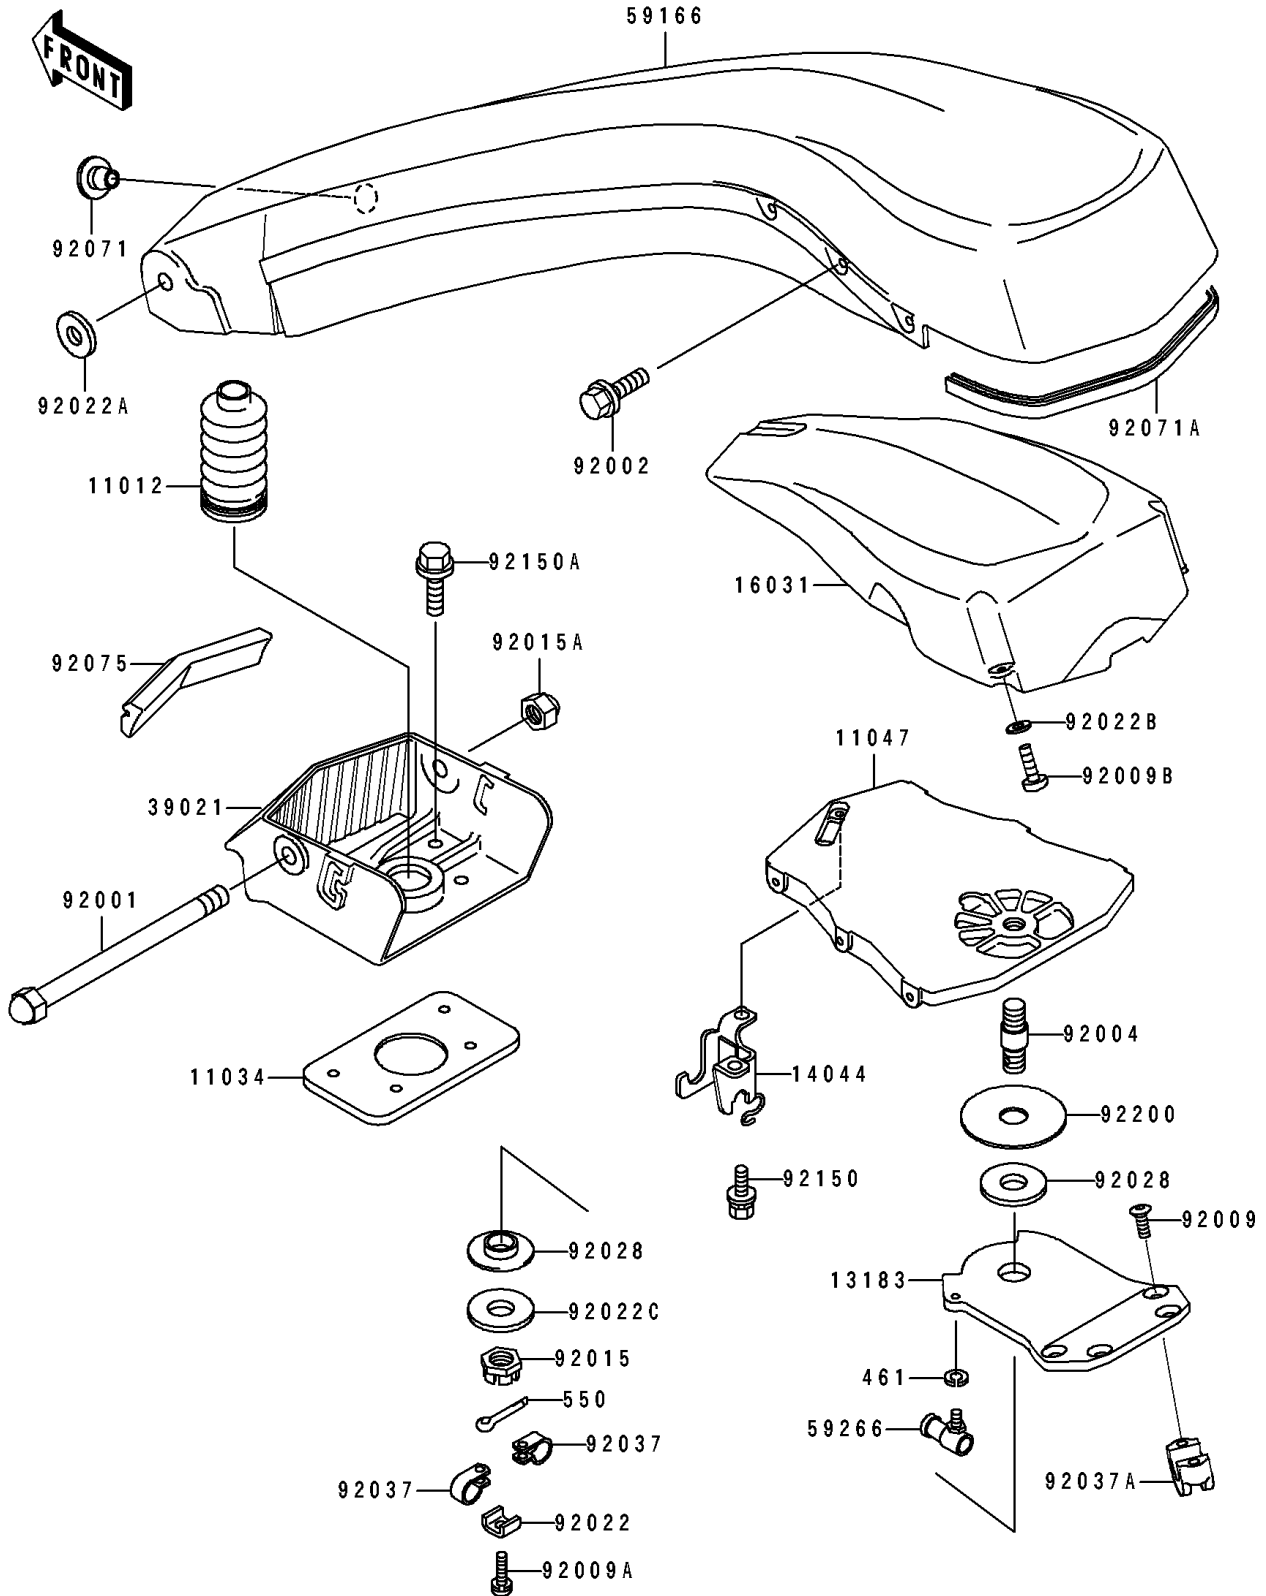

1991 JS440 PARTS DIAGRAM

Handle Pole

F3171

1991 JS440 PARTS LIST

Handle Pole

ITEM NAME	PART NUMBER	QUANTITY
CAP. (Ref # 11012)	59176-514	1
BRACKET,PLATE,HANDLE (Ref # 11034)	59086-538	1
BRACKET,SUPPORT (Ref # 11047)	11047-3755	1
PLATE,HANDLEBAR (Ref # 13183)	13183-3770	1
HOLDER-CABLE (Ref # 14044)	14044-3710	1
FLOAT (Ref # 16031)	16031-506	1
BRACKET-HANDLE POLE,JET WHITE (Ref # 39021)	39021-3701-8C	1
POLE-HANDLE,JET WHITE (Ref # 59166)	59166-3002-8C	1
JOINT-BALL (Ref # 59266)	59266-3701	1
BOLT,14X183 (Ref # 92001)	92001-3018	1
BOLT,6X16 (Ref # 92002)	92002-3728	6
STUD (Ref # 92004)	92004-3728	1
SCREW,8X22 (Ref # 92009)	92009-3701	4
SCREW,5X16 (Ref # 92009A)	92009-3736	1
SCREW (Ref # 92009B)	92011-562	3
NUT,CASTLE,18MM (Ref # 92015)	92015-3006	1
NUT,14MM (Ref # 92015A)	92015-507	1
WASHER,CLAMP (Ref # 92022)	92022-3014	1
WASHER,36X15X4.5 (Ref # 92022A)	92022-3024	2
WASHER (Ref # 92022B)	92022-563	3
WASHER (Ref # 92022C)	92022-571	1
BUSHING (Ref # 92028)	92028-3743	2
CLAMP,LEAD WIRE (Ref # 92037)	92037-3007	2
CLAMP,HANDLEBAR (Ref # 92037A)	92037-503	2
GROMMET (Ref # 92071)	92071-530	1
GROMMET (Ref # 92071A)	92071-534	1
DAMPER (Ref # 92075)	92075-519	1
BOLT,6X12 (Ref # 92150)	92150-3709	2
BOLT,8X30 (Ref # 92150A)	92150-3721	4

1991 JS440 PARTS LIST

Handle Pole

ITEM NAME	PART NUMBER	QUANTITY
WASHER,20.5X80X1 (Ref # 92200)	92200-3709	1
WASHER-SPRING,6MM (Ref # 461)	461S0600	1
PIN-COTTER,4X40 (Ref # 550)	550S4040	1