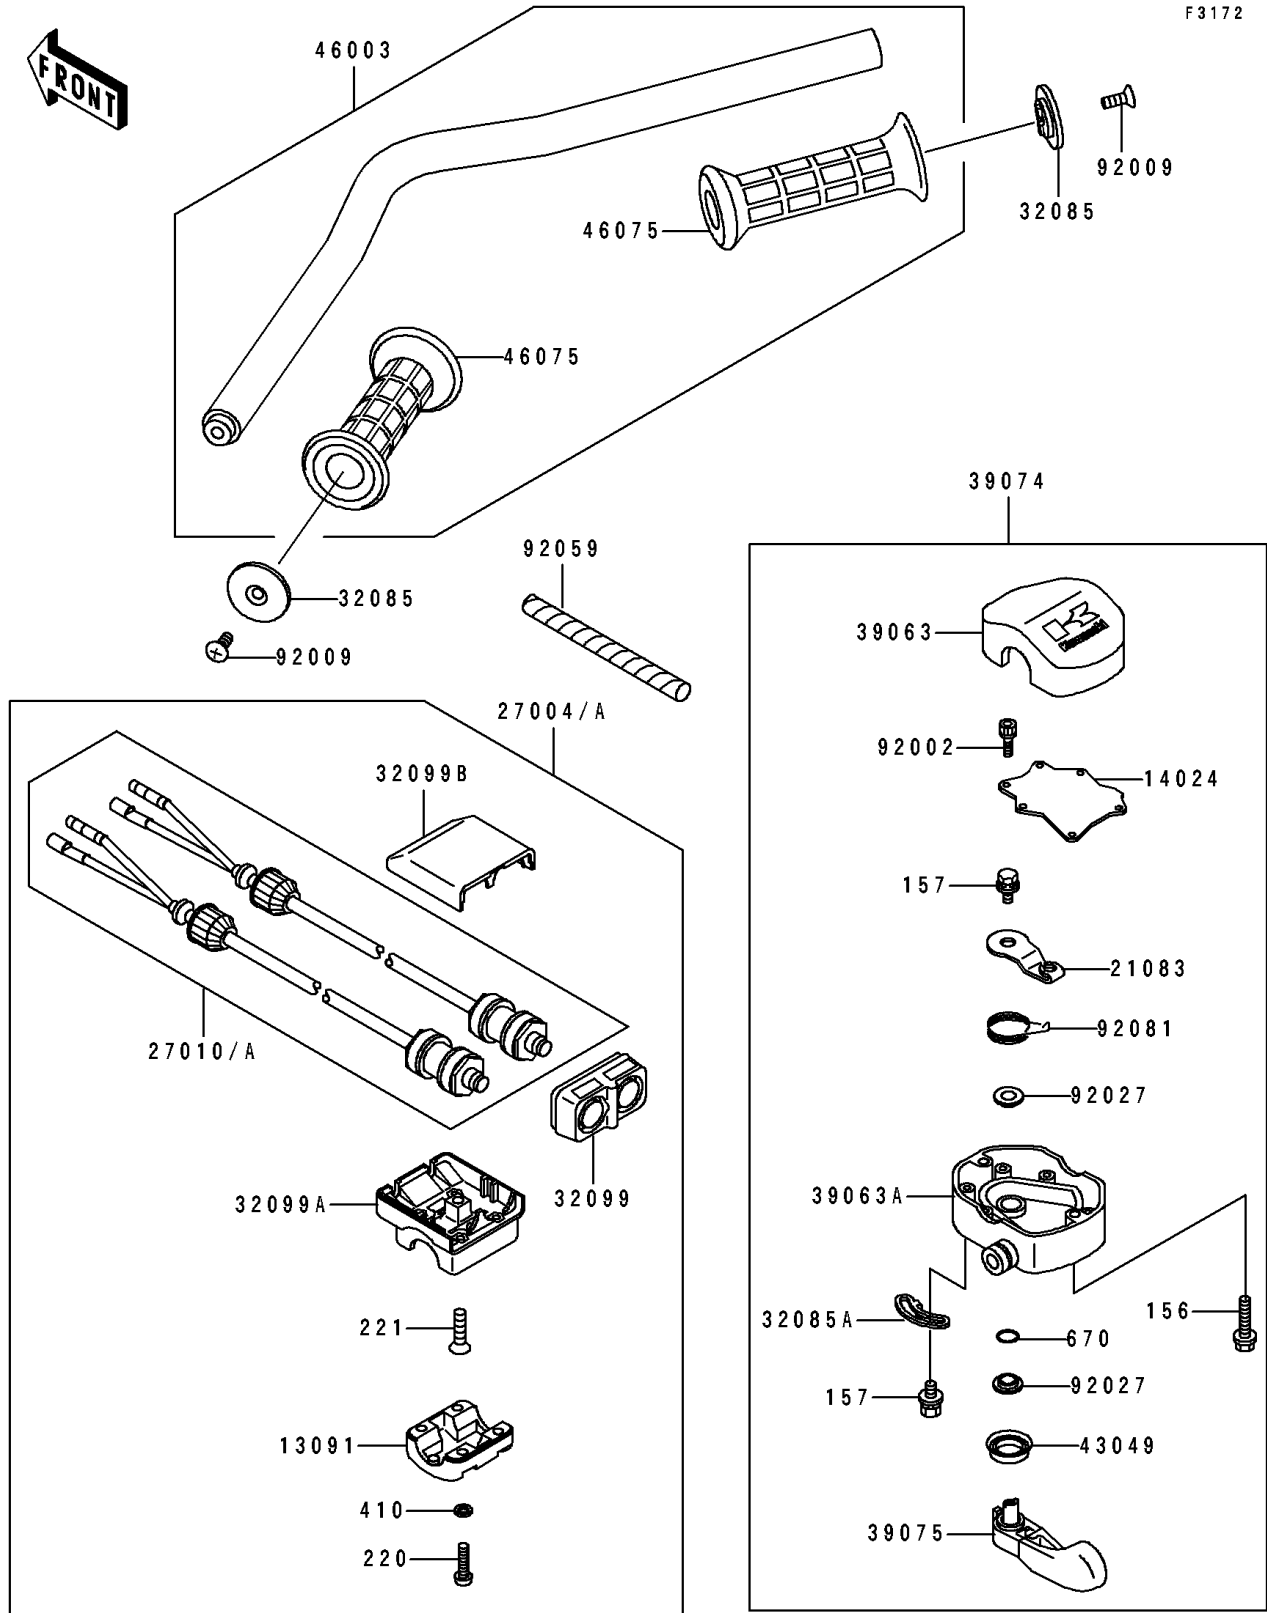

1991 JS440 PARTS DIAGRAM

Handlebar

F3172

1991 JS440 PARTS LIST

Handlebar

ITEM NAME	PART NUMBER	QUANTITY
HOLDER,SWITCH (Ref # 13091)	13091-3726	1
COVER,THROTTLE LEVER (Ref # 14024)	14024-3701	1
ARM,THROTTLE LEVER (Ref # 21083)	21083-3701	1
SWITCH-ASSY (Ref # 27004)	27004-3002	1
SWITCH,STOP&START (Ref # 27010)	27010-3708	1
STOPPER (Ref # 32085)	32085-3705	2
STOPPER (Ref # 32085A)	32085-3709	1
CASE,FR,SWITCH (Ref # 32099)	32099-3724	1
CASE,LWR,SWITCH (Ref # 32099A)	32099-3725	1
CASE,UPP,SWITCH (Ref # 32099B)	32099-3726	1
HOUSING-CONTROL,UPP (Ref # 39063)	39063-3703	1
HOUSING-CONTROL,LWR (Ref # 39063A)	39063-3707	1
LEVER-ASSY-THROTTLE (Ref # 39074)	39074-3711	1
LEVER-THROTTLE (Ref # 39075)	39075-3704	1
PACKING,THROTTLE LEVER (Ref # 43049)	43049-3701	1
HANDLE (Ref # 46003)	46003-3713	1
GRIP,HANDLEBAR (Ref # 46075)	46075-3713	2
BOLT,SOCKET,3X10 (Ref # 92002)	92002-3751	6
SCREW,6X16 (Ref # 92009)	92009-3703	2
COLLAR,THROTTLE LEVER (Ref # 92027)	92027-3704	2
TUBE,SPIRAL (Ref # 92059)	92059-3010	2
SPRING,THROTTLE LEVER RETURN (Ref # 92081)	92081-3702	1
BOLT-WP,5X25 (Ref # 156)	156R0525	2
BOLT-WSP,5X12 (Ref # 157)	157R0512	2
SCREW-PAN-CROS,5X20 (Ref # 220)	220R0520	4
SCREW-CSK-CROS,6X25 (Ref # 221)	221R0625	1
W-PLAIN-S,5MM (Ref # 410)	410S0500	4
O RING,8MM (Ref # 670)	670B1508	1