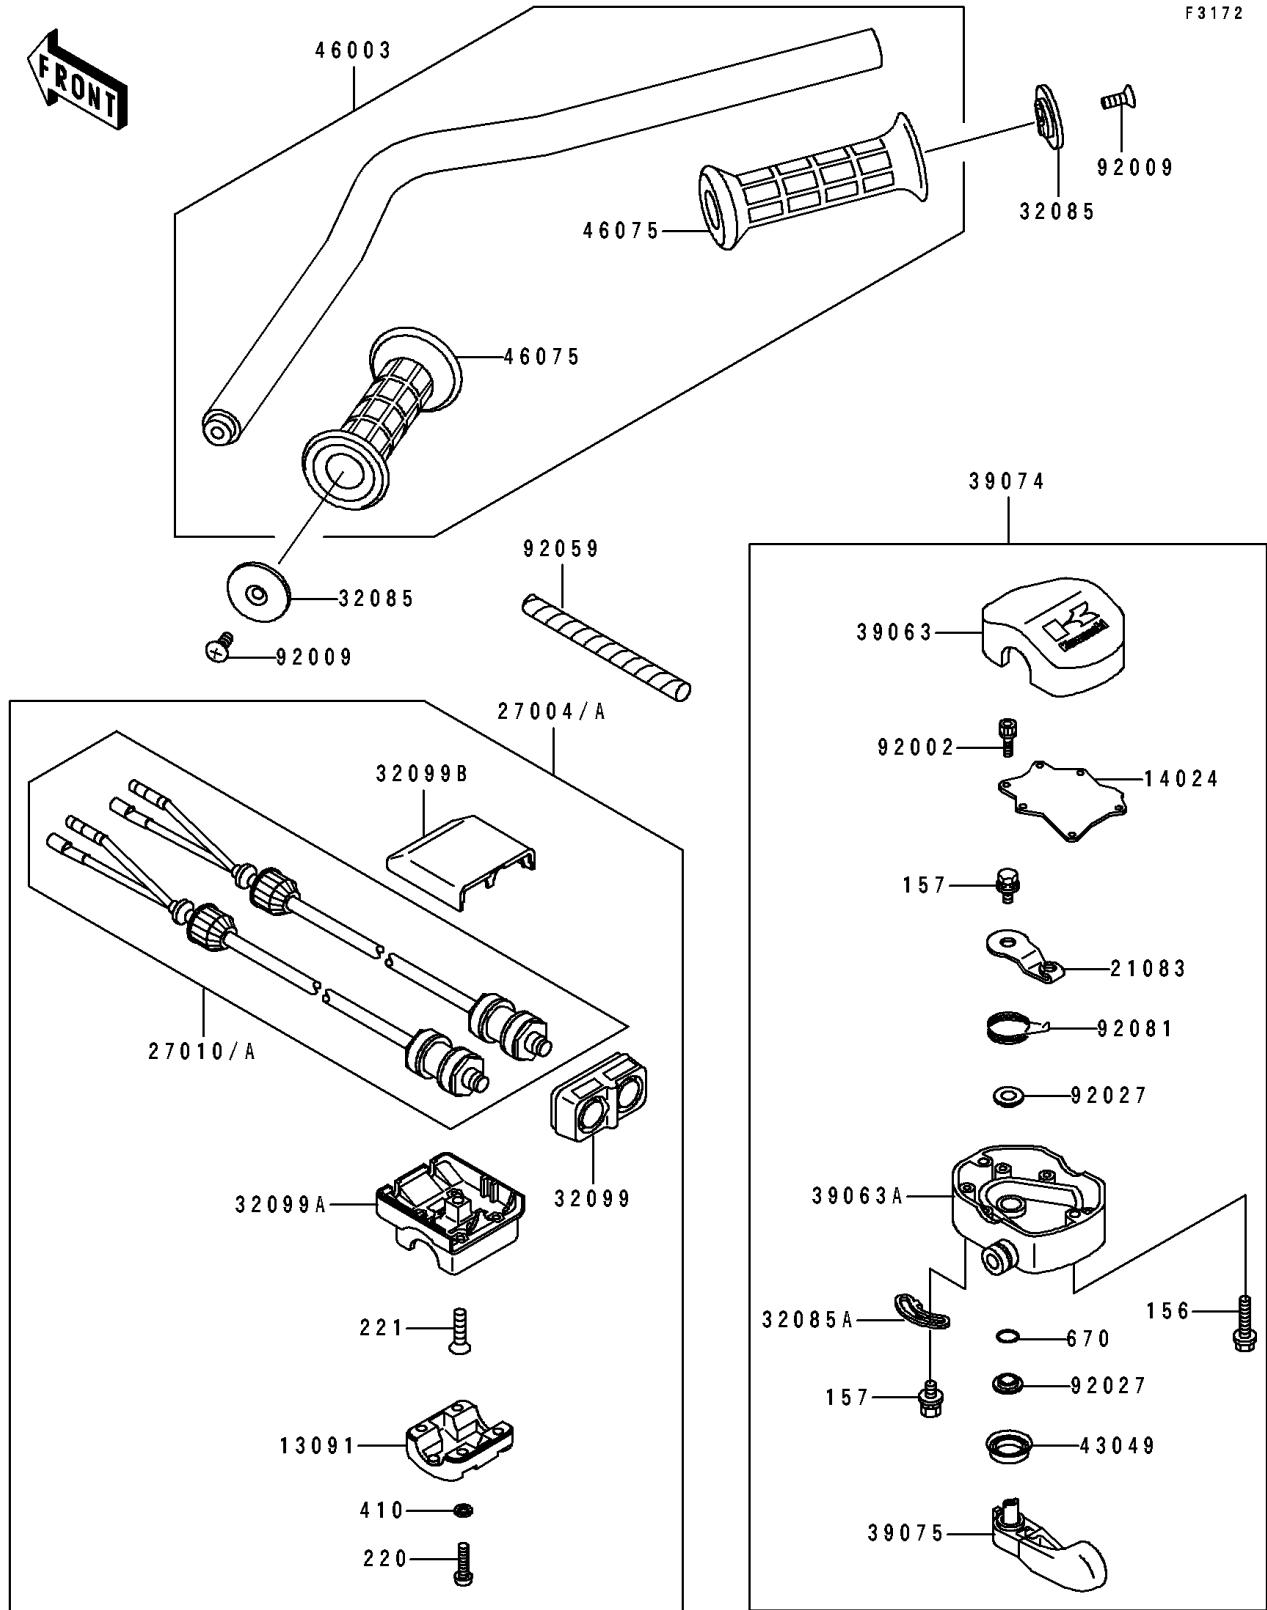

1992 JS440 PARTS DIAGRAM

Handlebar

F3172

1992 JS440 PARTS LIST

Handlebar

ITEM NAME	PART NUMBER	QUANTITY
HOLDER,SWITCH (Ref # 13091)	13091-3726	1
COVER,THROTTLE LEVER (Ref # 14024)	14024-3701	1
ARM,THROTTLE LEVER (Ref # 21083)	21083-3701	1
SWITCH-ASSY,STOP&START (Ref # 27004A)	27004-3716	1
SWITCH,STOP&START (Ref # 27010A)	27010-3726	1
STOPPER (Ref # 32085)	32085-3705	2
STOPPER (Ref # 32085A)	32085-3709	1
CASE,FR,SWITCH (Ref # 32099)	32099-3724	1
CASE,LWR,SWITCH (Ref # 32099A)	32099-3725	1
CASE,UPP,SWITCH (Ref # 32099B)	32099-3726	1
HOUSING-CONTROL,UPP (Ref # 39063)	39063-3703	1
HOUSING-CONTROL,LWR (Ref # 39063A)	39063-3707	1
LEVER-ASSY-THROTTLE (Ref # 39074)	39074-3711	1
LEVER-THROTTLE (Ref # 39075)	39075-3704	1
PACKING,THROTTLE LEVER (Ref # 43049)	43049-3701	1
HANDLE (Ref # 46003)	46003-3713	1
GRIP,HANDLEBAR (Ref # 46075)	46075-3713	2
BOLT,SOCKET,3X10 (Ref # 92002)	92002-3751	6
SCREW,6X16 (Ref # 92009)	92009-3703	2
COLLAR,THROTTLE LEVER (Ref # 92027)	92027-3704	2
TUBE,SPIRAL (Ref # 92059)	92059-3010	2
SPRING,THROTTLE LEVER RETURN (Ref # 92081)	92081-3702	1
BOLT-WP,5X25 (Ref # 156)	156R0525	2
BOLT-WSP,5X12 (Ref # 157)	157R0512	2
SCREW-PAN-CROS,5X20 (Ref # 220)	220R0520	4
SCREW-CSK-CROS,6X25 (Ref # 221)	221R0625	1
W-PLAIN-S,5MM (Ref # 410)	410S0500	4
O RING,8MM (Ref # 670)	670B1508	1