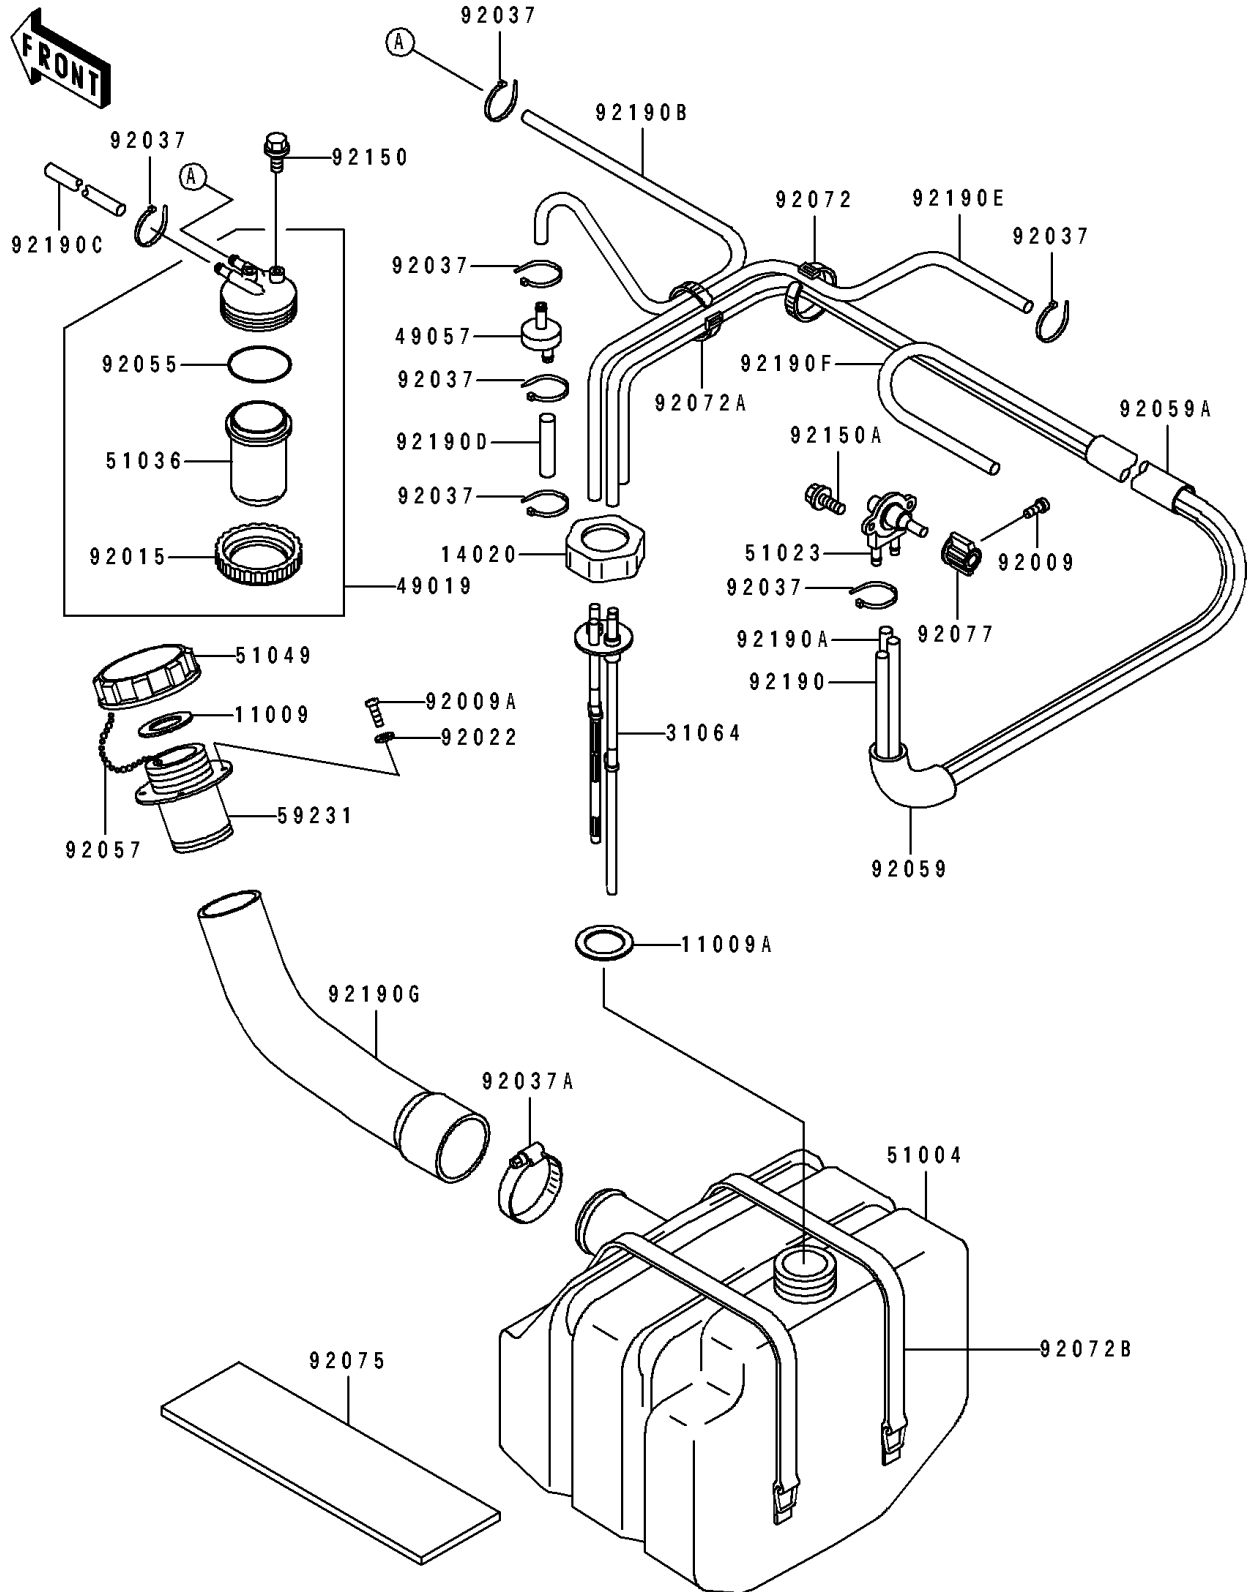

1991 JS440 PARTS DIAGRAM

Fuel Tank

F3173

1991 JS440 PARTS LIST

Fuel Tank

ITEM NAME	PART NUMBER	QUANTITY
GASKET,TANK CAP (Ref # 11009)	11009-3020	1
GASKET (Ref # 11009A)	92065-504	1
RETAINER (Ref # 14020)	23072-501	1
PIPE-COMP,FUEL (Ref # 31064)	31064-3719	1
FILTER-FUEL (Ref # 49019)	49019-3709	1
VALVE-RELIEF (Ref # 49057)	49057-3001	1
TANK-FUEL (Ref # 51004)	51004-3702	1
TAP-ASSY,FUEL (Ref # 51023)	51023-3712	1
CUP,FUEL FILTER (Ref # 51036)	51036-3702	1
CAP-TANK (Ref # 51049)	51049-3001	1
FILLER,FUEL TANK (Ref # 59231)	59231-3001	1
SCREW,4X8 (Ref # 92009)	92009-3729	1
SCREW (Ref # 92009A)	92011-562	4
NUT,RING (Ref # 92015)	92015-3013	1
WASHER (Ref # 92022)	92022-563	4
CLAMP (Ref # 92037)	92037-1173	13
CLAMP (Ref # 92037A)	92037-3009	1
RING-O,FILTER CUP (Ref # 92055)	92055-3006	1
CHAIN,COVER,L=100 (Ref # 92057)	92057-3704	1
TUBE,GUARD (Ref # 92059)	92059-3008	1
TUBE,VINYL,22X350 (Ref # 92059A)	92059-3018	1
BAND,L=149 (Ref # 92072)	92072-031	1
BAND,L=241.3 (Ref # 92072A)	92072-3509	1
BAND,FUEL TANK (Ref # 92072B)	92072-521	2
DAMPER,FUEL TANK (Ref # 92075)	92075-521	2
KNOB,FUEL TAP (Ref # 92077)	92077-503	1
BOLT,6X12 (Ref # 92150)	92150-3709	2
BOLT,5X16 (Ref # 92150A)	92150-3778	2
TUBE,"ON",5.8X10.8X1180 (Ref # 92190)	92190-3734	1

1991 JS440 PARTS LIST

Fuel Tank

ITEM NAME	PART NUMBER	QUANTITY
TUBE,"RES",5.8X10.8X1180 (Ref # 92190A)	92190-3735	1
TUBE,5.8X10.8X370 (Ref # 92190B)	92190-3742	1
TUBE,5.8X10.8X910 (Ref # 92190C)	92190-3754	1
TUBE,5.8X10.8X55 (Ref # 92190D)	92190-3765	1
TUBE,"RETURN",5.8X10.8X760 (Ref # 92190E)	92190-3811	1
TUBE,5.8X10.8X680 (Ref # 92190F)	92190-3812	1
TUBE,FUEL INLET (Ref # 92190G)	92190-3837	1