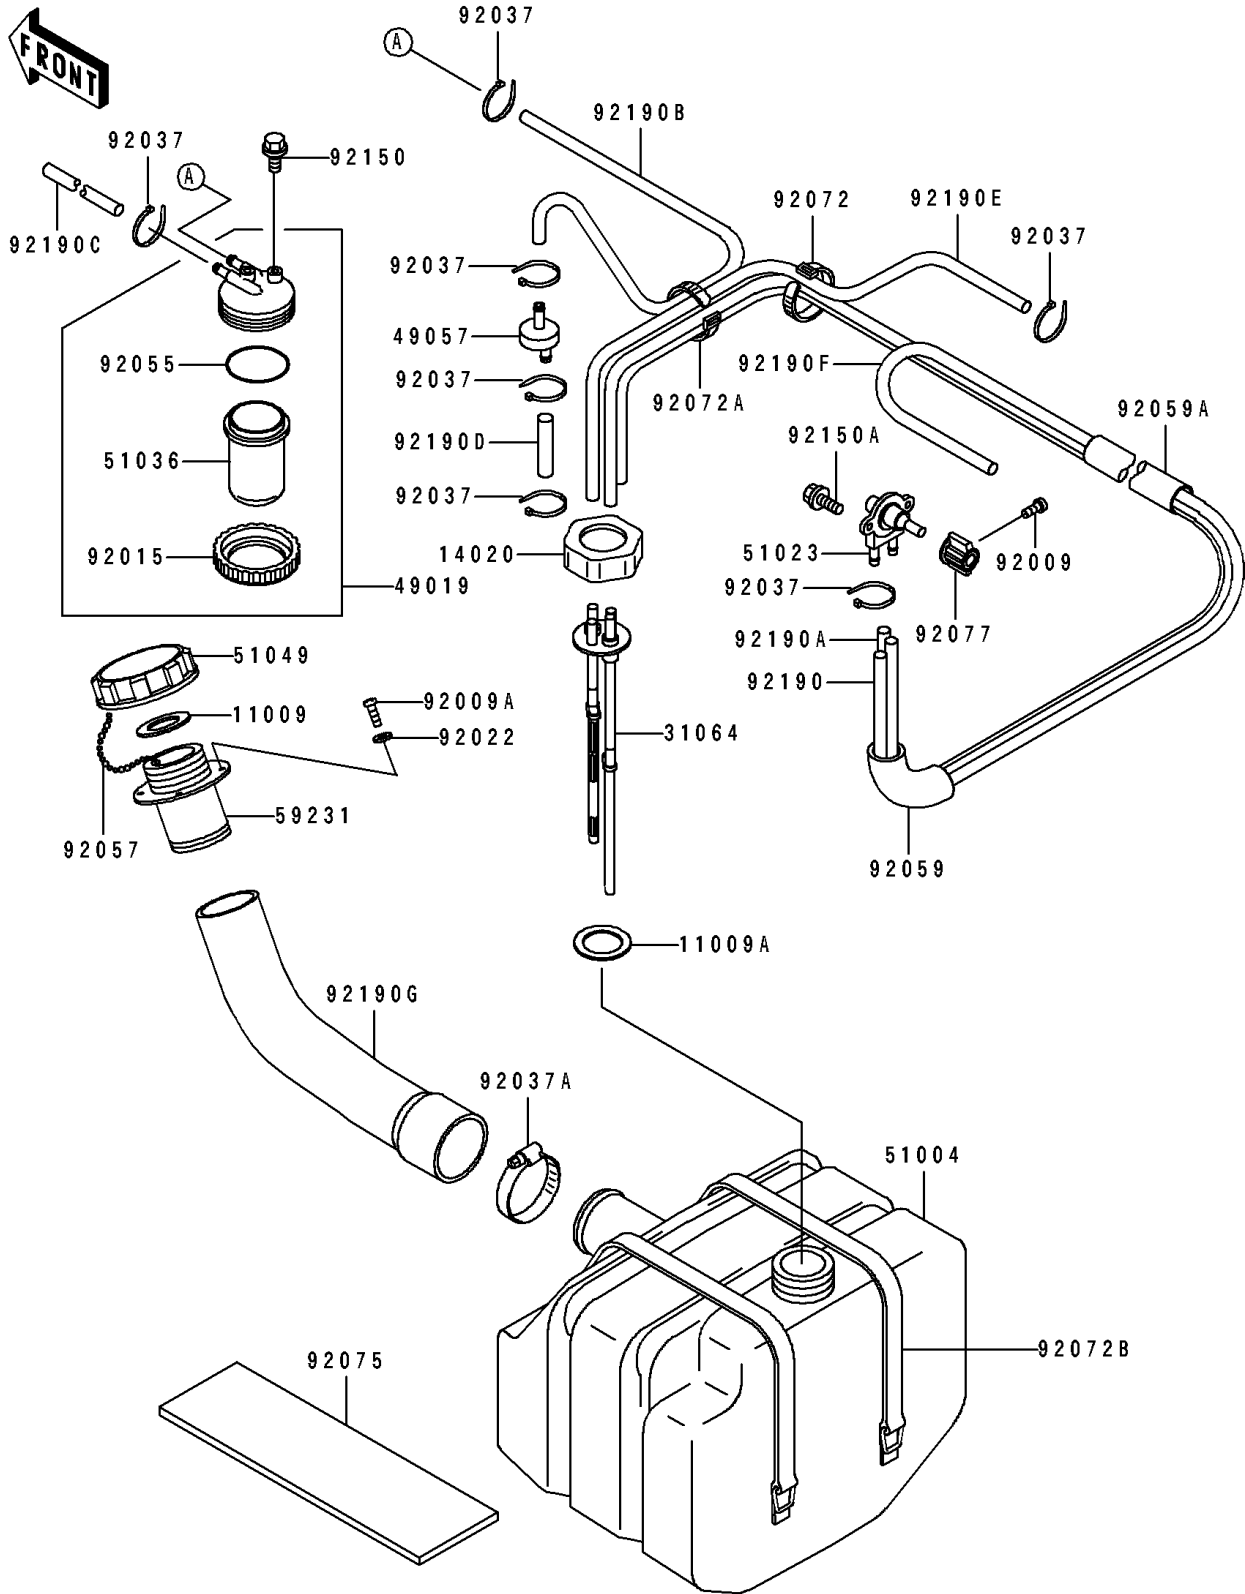

1991 JS440 PARTS DIAGRAM

Fuel Tank

F3173

1991 JS440 PARTS LIST

Fuel Tank

ITEM NAME	PART NUMBER	QUANTITY
GASKET,TANK CAP (Ref # 11009)	11009-3020	1
GASKET (Ref # 11009A)	92065-504	1
RETAINER (Ref # 14020)	23072-501	1
PIPE-COMP,FUEL (Ref # 31064)	31064-3719	1
FILTER-FUEL (Ref # 49019)	49019-3709	1
VALVE-RELIEF (Ref # 49057)	49057-3001	1
TANK-FUEL (Ref # 51004)	51004-3702	1
TAP-ASSY,FUEL (Ref # 51023)	51023-3712	1
CUP,FUEL FILTER (Ref # 51036)	51036-3702	1
CAP-TANK (Ref # 51049)	51049-3001	1
FILLER,FUEL TANK (Ref # 59231)	59231-3001	1
SCREW,4X8 (Ref # 92009)	92009-3729	1
SCREW (Ref # 92009A)	92011-562	4
NUT,RING (Ref # 92015)	92015-3013	1
WASHER (Ref # 92022)	92022-563	4
CLAMP (Ref # 92037)	92037-1173	13
CLAMP (Ref # 92037A)	92037-3009	1
RING-O,FILTER CUP (Ref # 92055)	92055-3006	1
CHAIN,COVER,L=100 (Ref # 92057)	92057-3704	1
TUBE,GUARD (Ref # 92059)	92059-3008	1
TUBE,VINYL,22X350 (Ref # 92059A)	92059-3018	1
BAND,L=149 (Ref # 92072)	92072-031	1
BAND,L=241.3 (Ref # 92072A)	92072-3509	1
BAND,FUEL TANK (Ref # 92072B)	92072-521	2
DAMPER,FUEL TANK (Ref # 92075)	92075-521	2
KNOB,FUEL TAP (Ref # 92077)	92077-503	1
BOLT,6X12 (Ref # 92150)	92150-3709	2
BOLT,5X16 (Ref # 92150A)	92150-3778	2
TUBE,"ON",5.8X10.8X1180 (Ref # 92190)	92190-3734	1

1991 JS440 PARTS LIST

Fuel Tank

ITEM NAME	PART NUMBER	QUANTITY
TUBE,"RES",5.8X10.8X1180 (Ref # 92190A)	92190-3735	1
TUBE,5.8X10.8X370 (Ref # 92190B)	92190-3742	1
TUBE,5.8X10.8X910 (Ref # 92190C)	92190-3754	1
TUBE,5.8X10.8X55 (Ref # 92190D)	92190-3765	1
TUBE,"RETURN",5.8X10.8X760 (Ref # 92190E)	92190-3811	1
TUBE,5.8X10.8X680 (Ref # 92190F)	92190-3812	1
TUBE,FUEL INLET (Ref # 92190G)	92190-3837	1