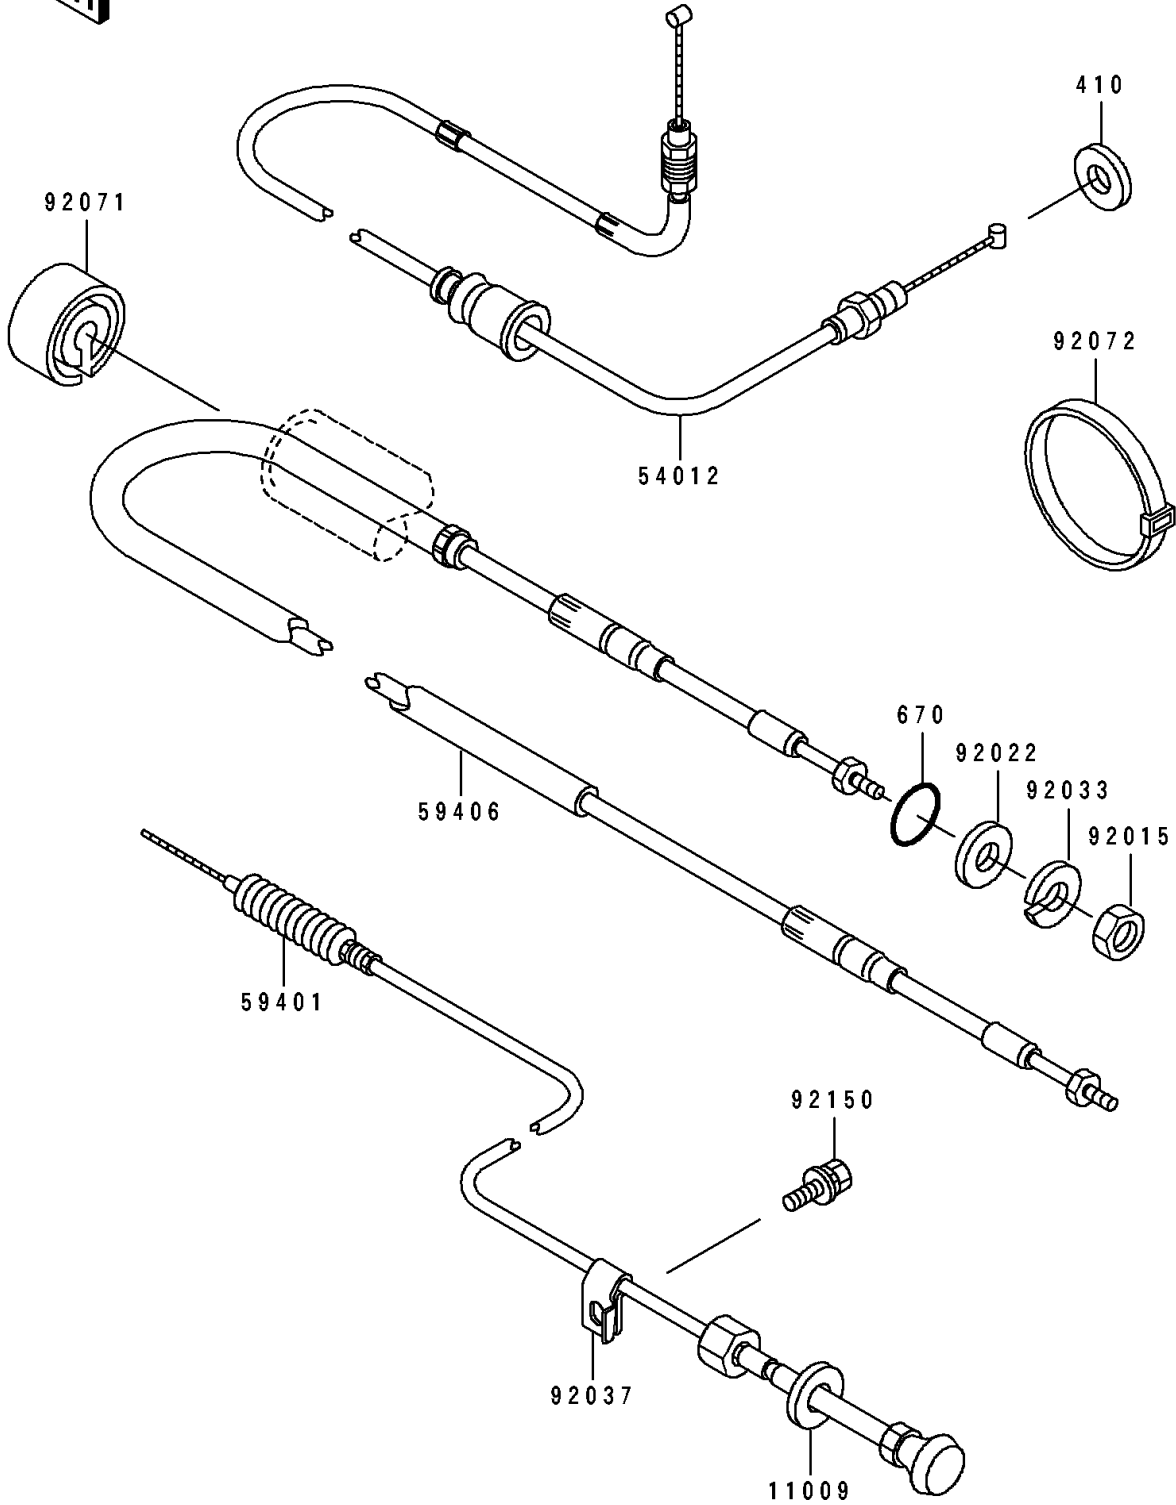

1991 JS440 PARTS DIAGRAM

Cable

F 3175

1991 JS440 PARTS LIST

Cable

ITEM NAME	PART NUMBER	QUANTITY
GASKET (Ref # 11009)	92065-538	1
CABLE-THROTTLE (Ref # 54012)	54012-3726	1
CABLE-CHOKE (Ref # 59401)	59401-3704	1
CABLE-STRG (Ref # 59406)	59406-3709	1
NUT,20MM (Ref # 92015)	92015-526	1
WASHER (Ref # 92022)	92022-535	1
RING-SNAP (Ref # 92033)	92036-501	1
CLAMP,CHOKE CABLE (Ref # 92037)	92037-544	1
GROMMET (Ref # 92071)	92071-3774	1
BAND,L=123 (Ref # 92072)	92072-030	2
BOLT,6X12 (Ref # 92150)	92150-3709	1
W-PLAIN-S,10MM (Ref # 410)	410S1000	1
O RING,11MM (Ref # 670)	670B2011	1