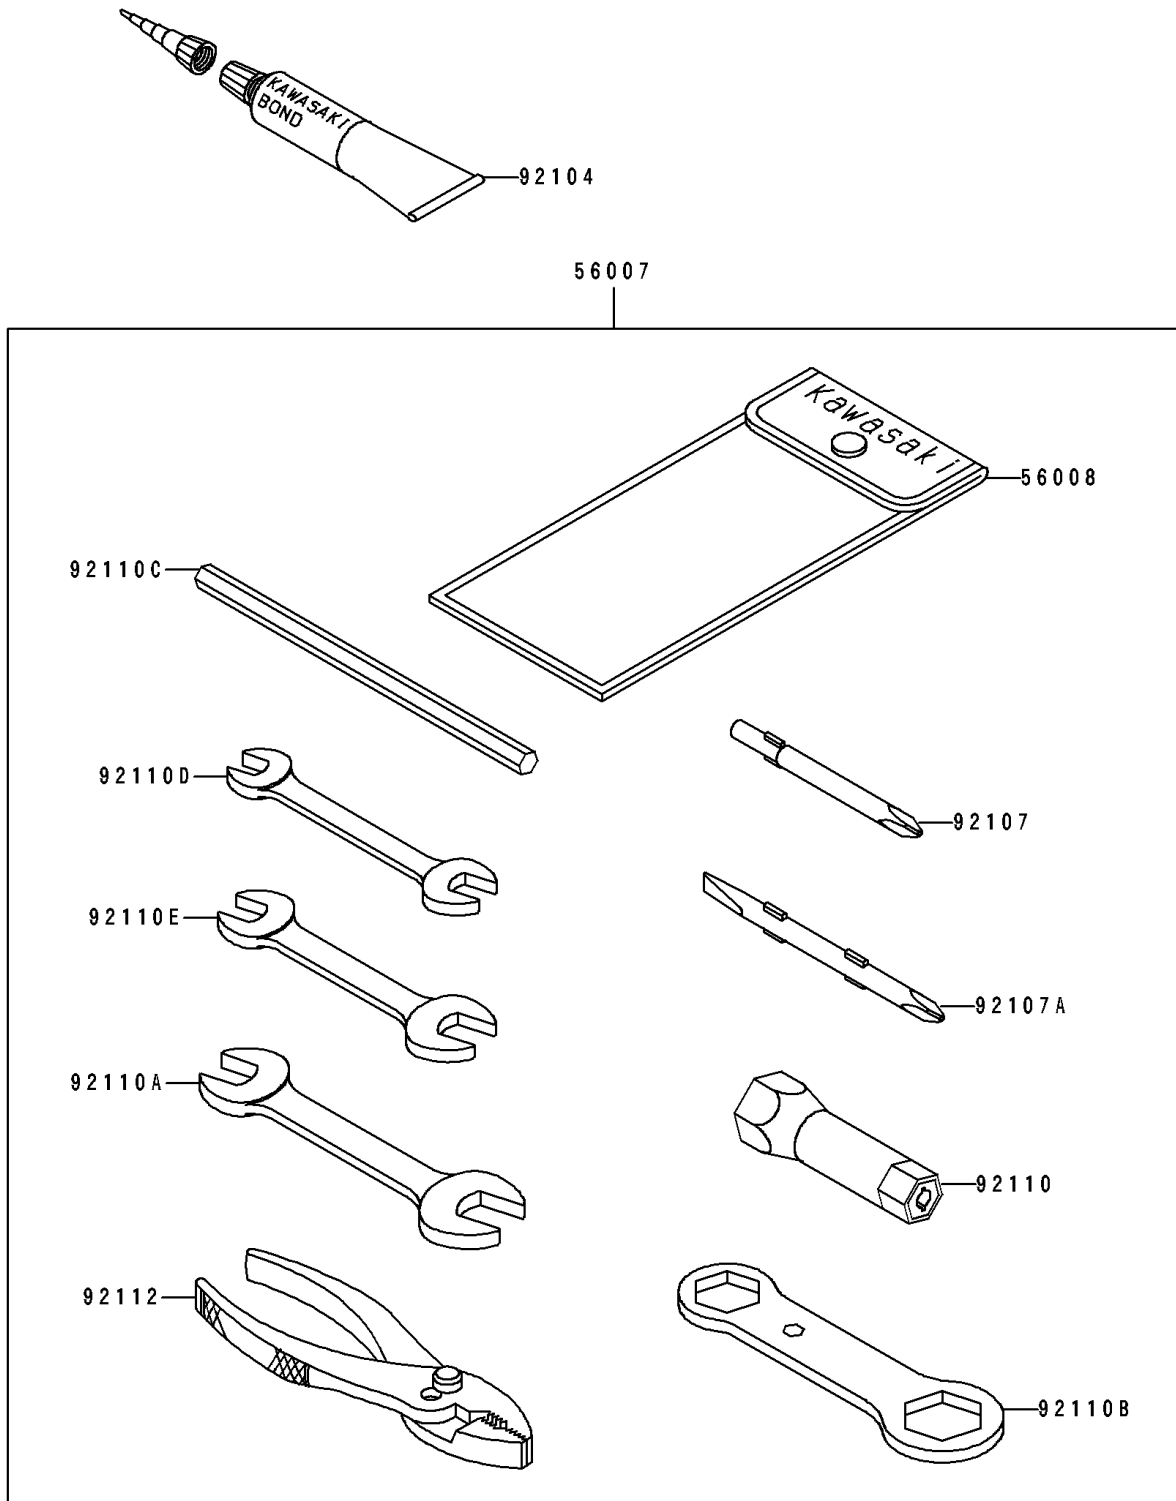

1991 JS440 PARTS DIAGRAM

Tool

F3182

1991 JS440 PARTS LIST

Tool

ITEM NAME	PART NUMBER	QUANTITY
TOOLKIT (Ref # 56007)	56007-3706	1
BAG,TOOL (Ref # 56008)	56008-1019	1
GASKET-LIQUID,TUBE,100G,SILVER (Ref # 92104)	92104-002	AR
TOOL-DRIVER,#3PHILLIPS (Ref # 92107)	92107-005	1
TOOL-DRIVER,#2PHILLIPS&SLOT (Ref # 92107A)	92107-1051	1
TOOL-WRENCH,BOX,21MM (Ref # 92110)	92110-1113	1
TOOL-WRENCH,OPEN END,14X17 (Ref # 92110A)	92110-1153	1
TOOL-WRENCH,BOX END,27X32 (Ref # 92110B)	92110-3701	1
TOOL-WRENCH,ALLEN BAR,8X160 (Ref # 92110C)	92110-3702	1
TOOL-WRENCH,OPEN END,8X10 (Ref # 92110D)	92126-001	1
TOOL-WRENCH,OPEN END,12X13 (Ref # 92110E)	92126-002	1
TOOL-PLIERS (Ref # 92112)	92112-003	1