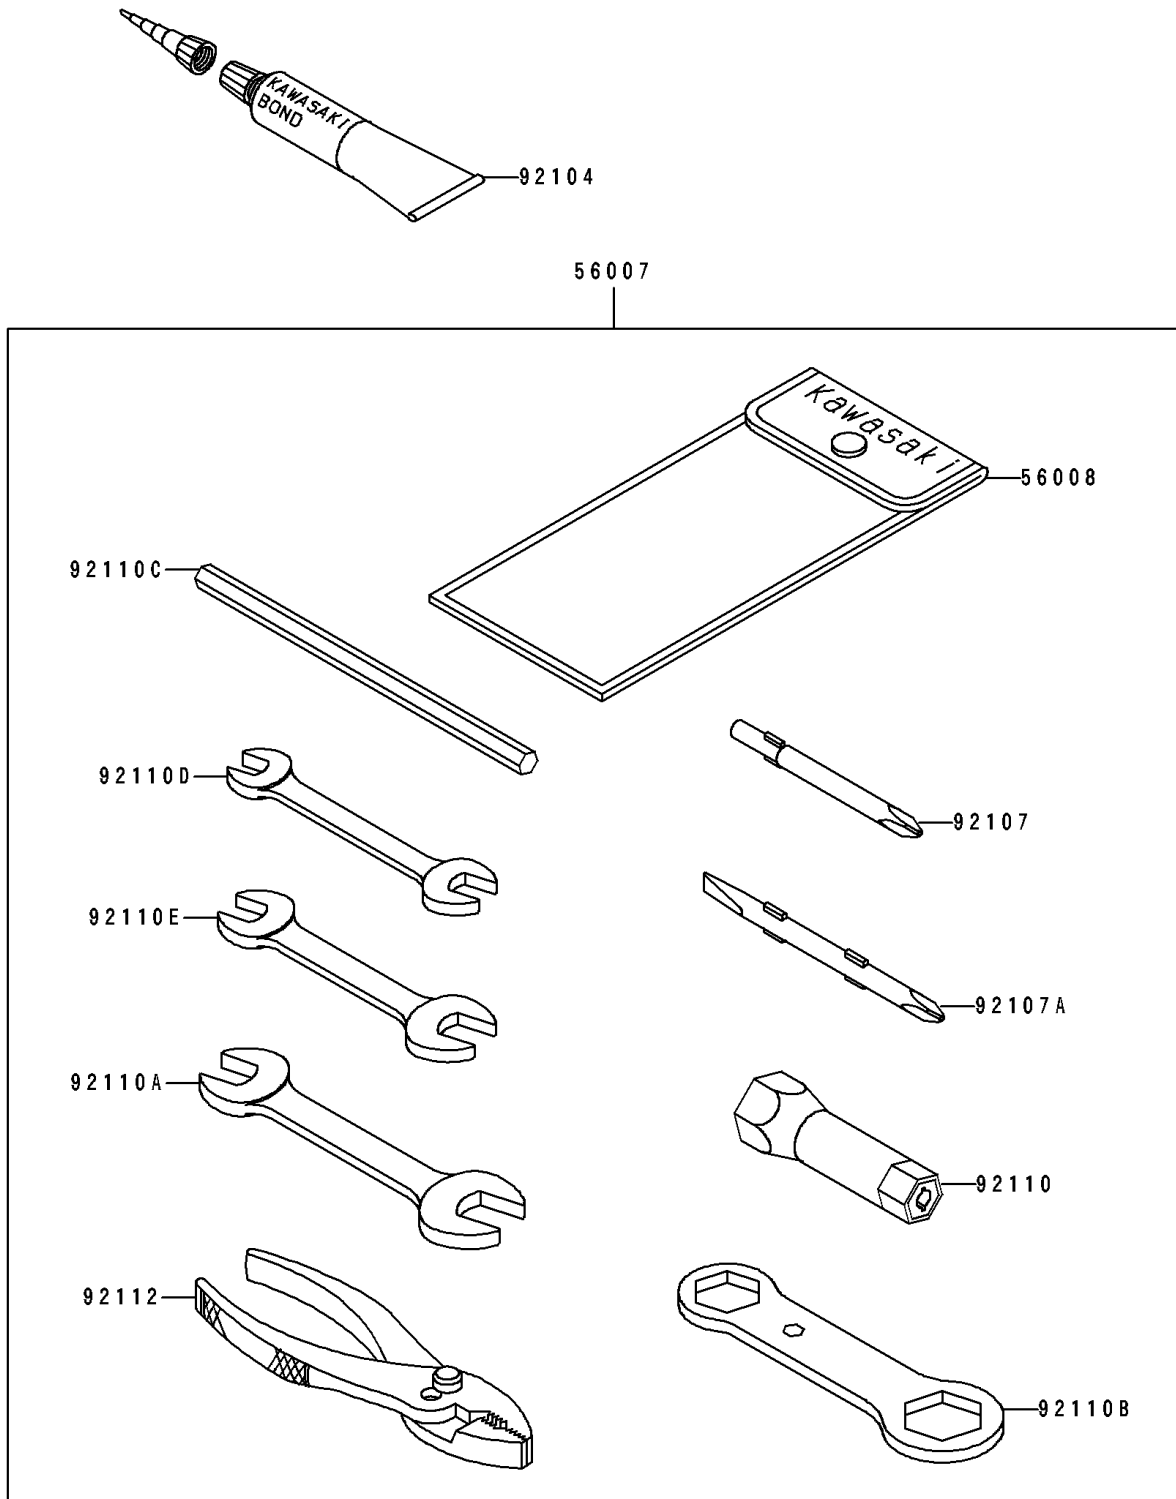

1992 JS440 PARTS DIAGRAM

Tool

F3182

1992 JS440 PARTS LIST

Tool

ITEM NAME	PART NUMBER	QUANTITY
TOOLKIT (Ref # 56007)	56007-3706	1
BAG,TOOL (Ref # 56008)	56008-1019	1
GASKET-LIQUID,TUBE,100G,SILVER (Ref # 92104)	92104-002	AR
TOOL-DRIVER,#3PHILLIPS (Ref # 92107)	92107-005	1
TOOL-DRIVER,#2PHILLIPS&SLOT (Ref # 92107A)	92107-1051	1
TOOL-WRENCH,BOX,21MM (Ref # 92110)	92110-1113	1
TOOL-WRENCH,OPEN END,14X17 (Ref # 92110A)	92110-1153	1
TOOL-WRENCH,BOX END,27X32 (Ref # 92110B)	92110-3701	1
TOOL-WRENCH,ALLEN BAR,8X160 (Ref # 92110C)	92110-3702	1
TOOL-WRENCH,OPEN END,8X10 (Ref # 92110D)	92126-001	1
TOOL-WRENCH,OPEN END,12X13 (Ref # 92110E)	92126-002	1
TOOL-PLIERS (Ref # 92112)	92112-003	1