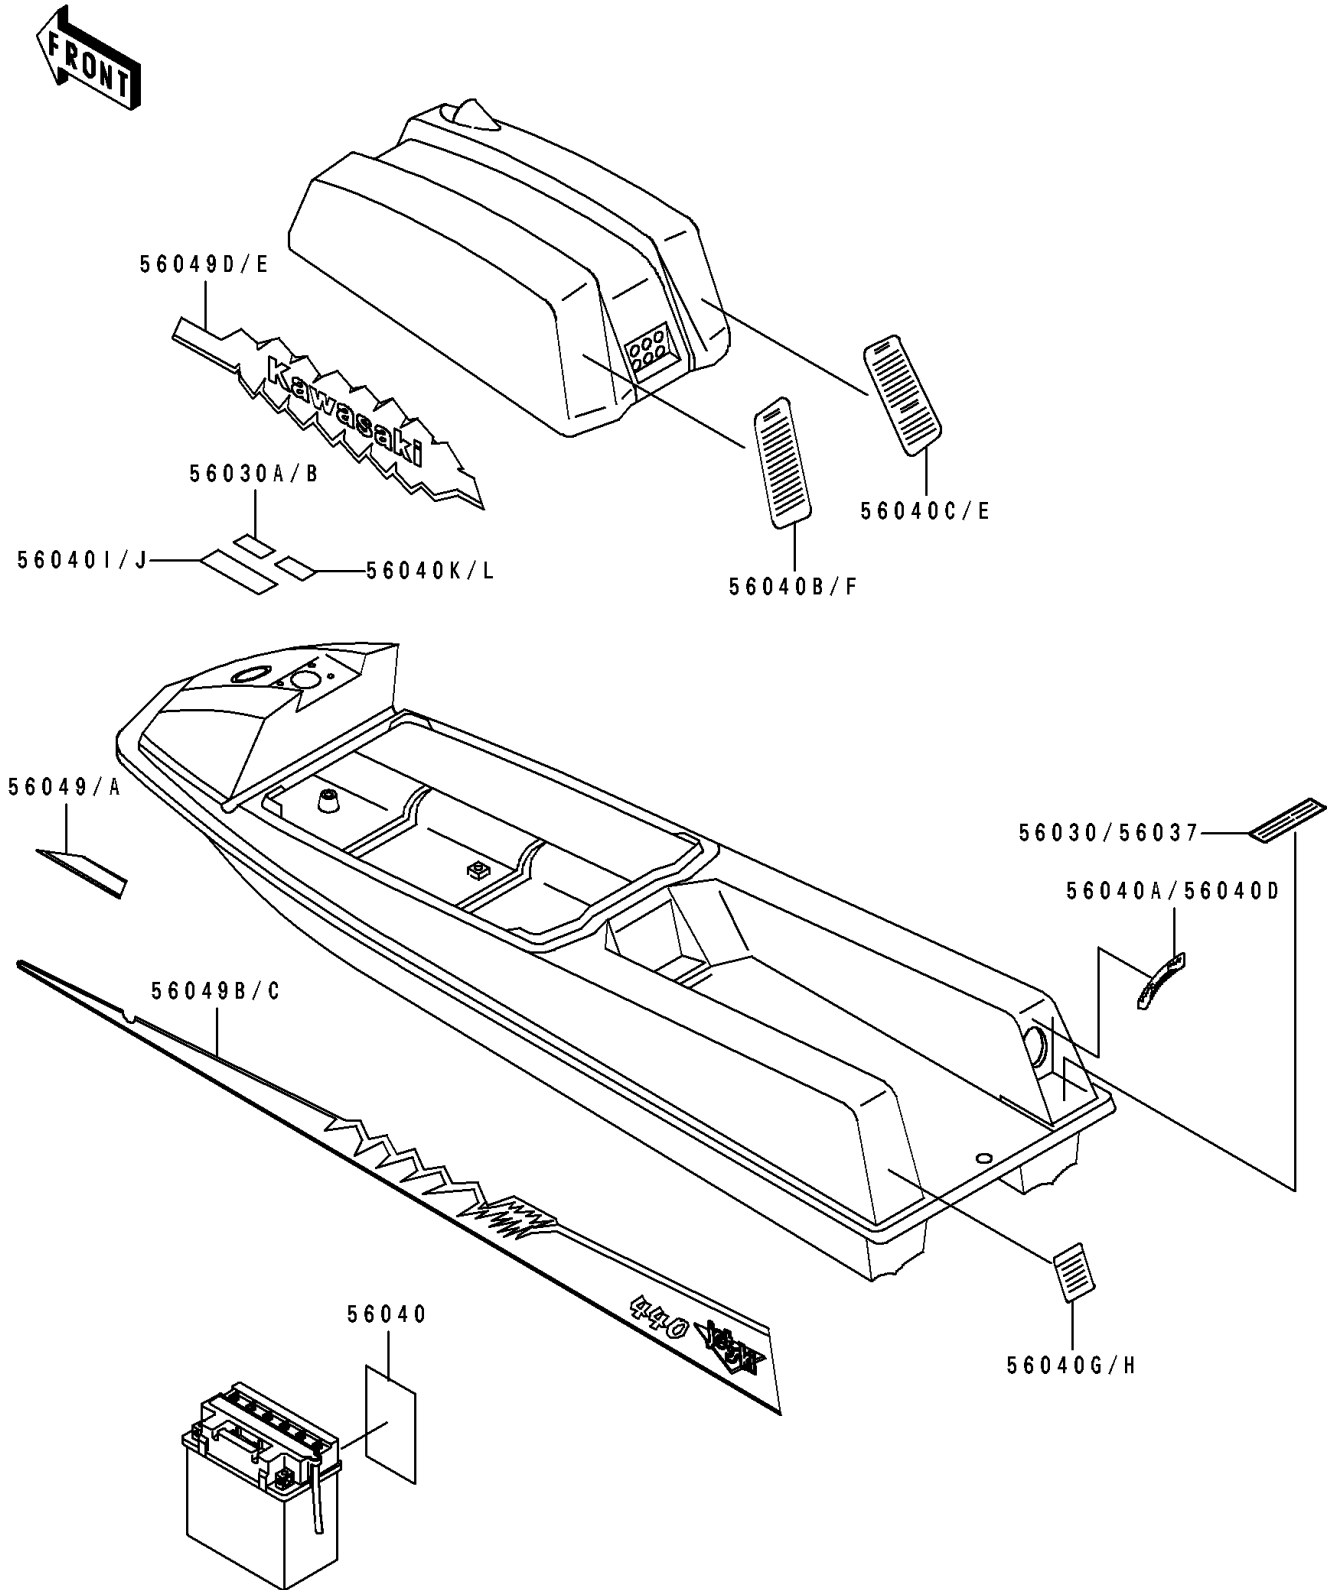

1991 JS440 PARTS DIAGRAM

Label

F 3183

1991 JS440 PARTS LIST

Label

ITEM NAME	PART NUMBER	QUANTITY
LABEL,FIRE EXTINGUISHER(FRENCH) (Ref # 56030)	56030-3725	1
LABEL,OIL RECOMMENDED (Ref # 56030A)	56030-3761	1
LABEL,OIL RECOMMENDED(FRENCH) (Ref # 56030B)	56030-3765	1
LABEL,FIRE EXTINGUISHER (Ref # 56037)	56022-506	1
LABEL,BATTERY CAUTION(FRENCH) (Ref # 56040)	56040-1106	1
LABEL-WARNING,CAP (Ref # 56040A)	56040-3705	1
LABEL-WARNING,SAFETY (Ref # 56040B)	56040-3820	1
LABEL-WARNING,SAFETY (Ref # 56040C)	56040-3821	1
LABEL,FIRE EXTINGUISHER(FRENCH) (Ref # 56040D)	56040-3843	1
LABEL,SAFETY(FRENCH) (Ref # 56040E)	56040-3844	1
LABEL,SAFETY(FRENCH) (Ref # 56040F)	56040-3850	1
LABEL-WARNING,IMPORTANT SAFETY (Ref # 56040G)	56040-3871	1
LABEL,NOZZLE CHECK(FRENCH) (Ref # 56040H)	56040-3877	1
LABEL-WARNING,FUEL SUPPLY (Ref # 56040I)	56040-3902	1
LABEL,FUEL SUPPLY(FRENCH) (Ref # 56040J)	56040-3904	1
LABEL-WARNING,FUEL CAUTION (Ref # 56040K)	56040-3906	1
LABEL,FUEL CAUTION(FRENCH) (Ref # 56040L)	56040-3907	1
PATTERN,DECK,FR,LH (Ref # 56049)	56049-1739	1
PATTERN,DECK,FR,RH (Ref # 56049A)	56049-1740	1
PATTERN,DECK,RR,LH (Ref # 56049B)	56049-1741	1
PATTERN,DECK,RR,RH (Ref # 56049C)	56049-1742	1
PATTERN,ENGINE HOOD,LH (Ref # 56049D)	56049-1743	1
PATTERN,ENGINE HOOD,RH (Ref # 56049E)	56049-1744	1