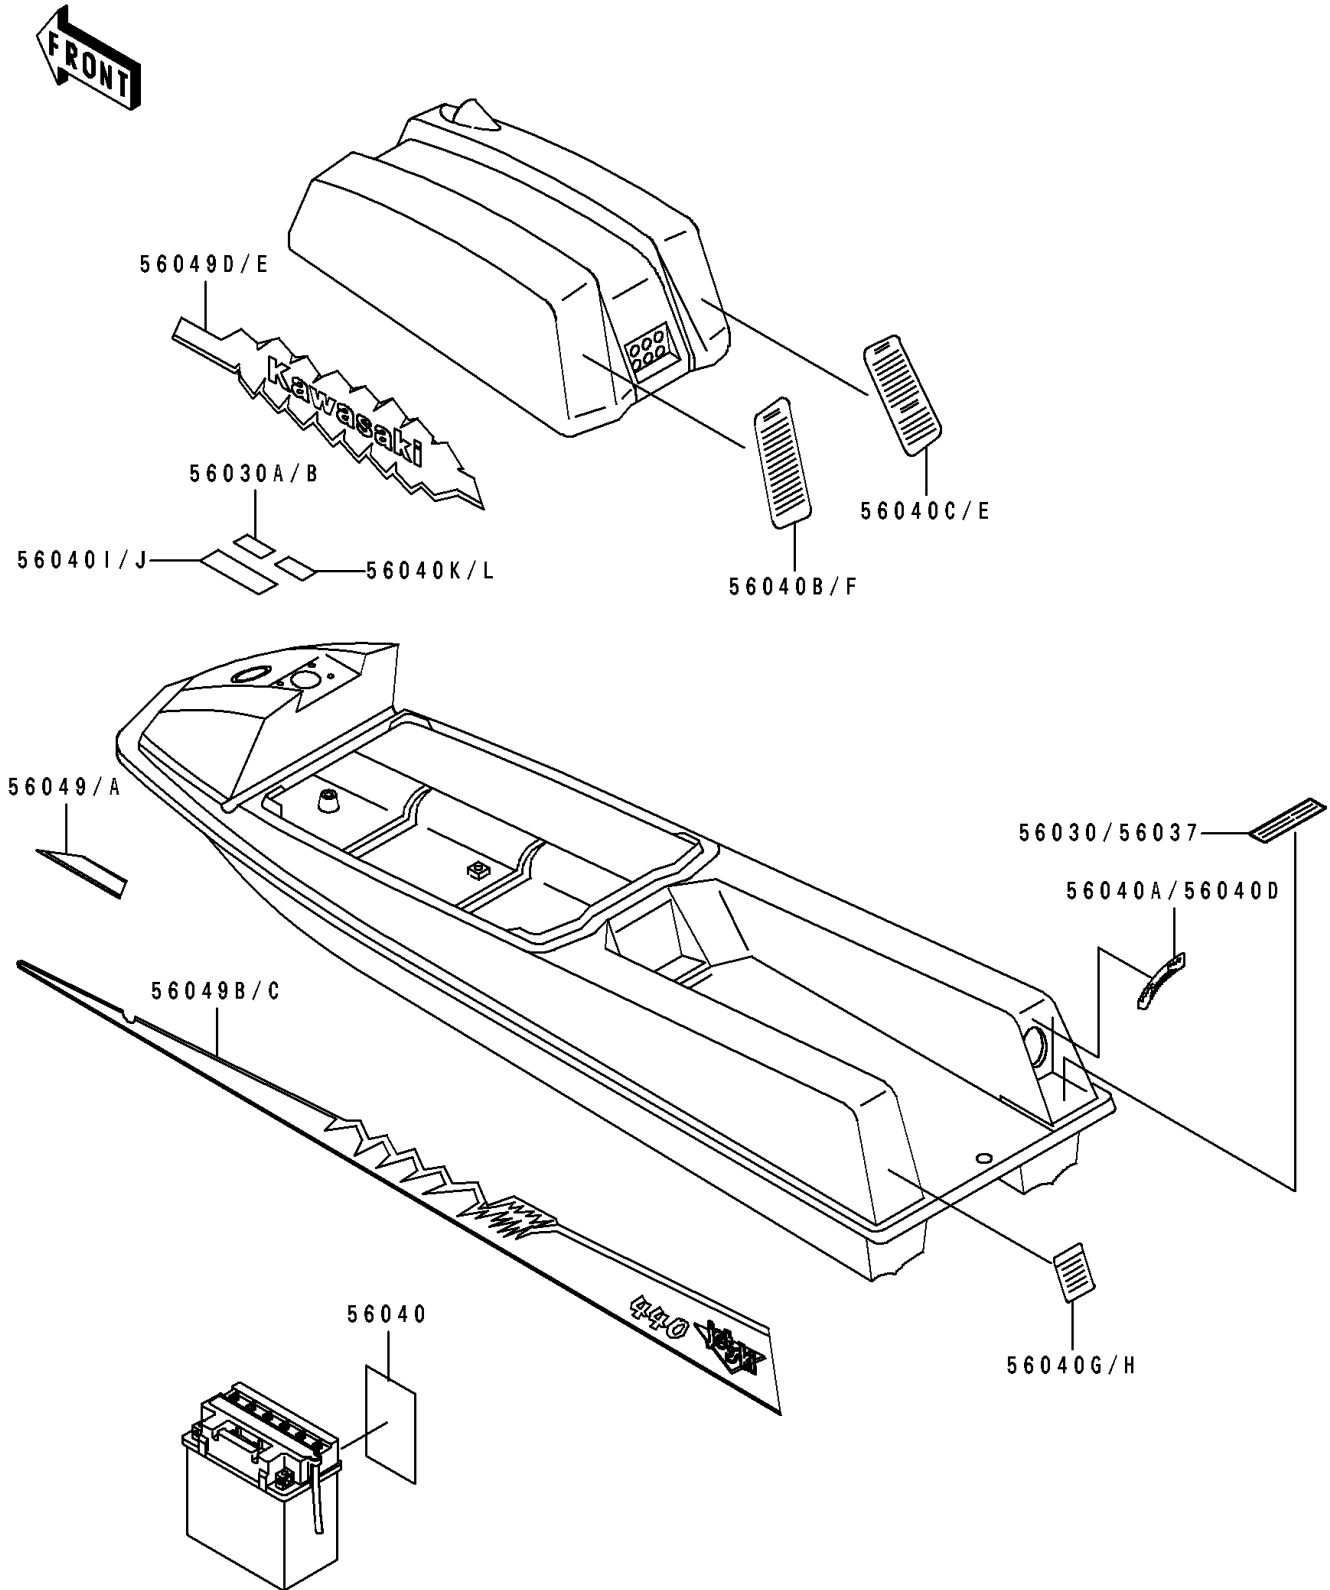

# 1991 JS440 PARTS DIAGRAM

Label

F 3183

# 1991 JS440 PARTS LIST

Label

ITEM NAME	PART NUMBER	QUANTITY
LABEL,FIRE EXTINGUISHER(FRENCH) (Ref # 56030)	56030-3725	1
LABEL,OIL RECOMMENDED (Ref # 56030A)	56030-3761	1
LABEL,OIL RECOMMENDED(FRENCH) (Ref # 56030B)	56030-3765	1
LABEL,FIRE EXTINGUISHER (Ref # 56037)	56022-506	1
LABEL,BATTERY CAUTION(FRENCH) (Ref # 56040)	56040-1106	1
LABEL-WARNING,CAP (Ref # 56040A)	56040-3705	1
LABEL-WARNING,SAFETY (Ref # 56040B)	56040-3820	1
LABEL-WARNING,SAFETY (Ref # 56040C)	56040-3821	1
LABEL,FIRE EXTINGUISHER(FRENCH) (Ref # 56040D)	56040-3843	1
LABEL,SAFETY(FRENCH) (Ref # 56040E)	56040-3844	1
LABEL,SAFETY(FRENCH) (Ref # 56040F)	56040-3850	1
LABEL-WARNING,IMPORTANT SAFETY (Ref # 56040G)	56040-3871	1
LABEL,NOZZLE CHECK(FRENCH) (Ref # 56040H)	56040-3877	1
LABEL-WARNING,FUEL SUPPLY (Ref # 56040I)	56040-3902	1
LABEL,FUEL SUPPLY(FRENCH) (Ref # 56040J)	56040-3904	1
LABEL-WARNING,FUEL CAUTION (Ref # 56040K)	56040-3906	1
LABEL,FUEL CAUTION(FRENCH) (Ref # 56040L)	56040-3907	1
PATTERN,DECK,FR,LH (Ref # 56049)	56049-1739	1
PATTERN,DECK,FR,RH (Ref # 56049A)	56049-1740	1
PATTERN,DECK,RR,LH (Ref # 56049B)	56049-1741	1
PATTERN,DECK,RR,RH (Ref # 56049C)	56049-1742	1
PATTERN,ENGINE HOOD,LH (Ref # 56049D)	56049-1743	1
PATTERN,ENGINE HOOD,RH (Ref # 56049E)	56049-1744	1