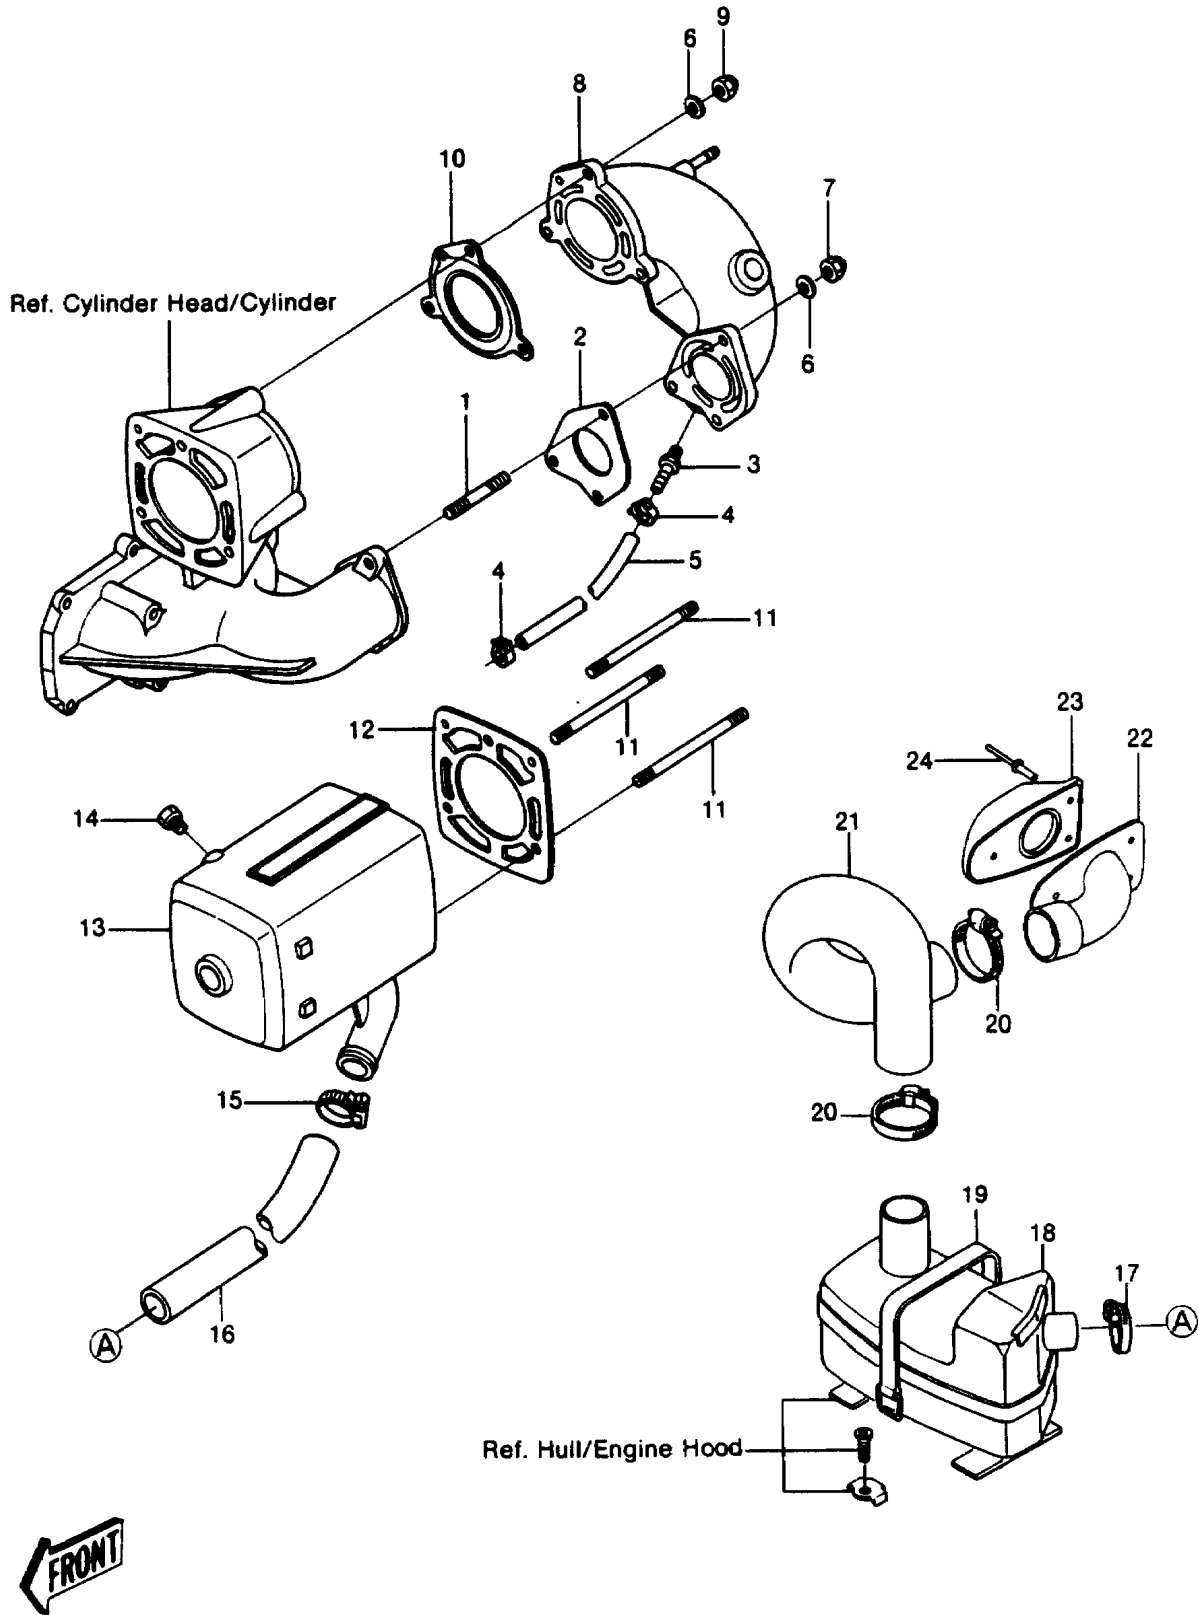

1987 JS550 PARTS DIAGRAM

MUFFLER

1987 JS550 PARTS LIST

MUFFLER

ITEM NAME	PART NUMBER	QUANTITY
GASKET,EXHAUST PIPE,RR (Ref # 10)	11009-2462	1
BOLT-STUD,8X120 (Ref # 11)	172R08120	3
GASKET,MUFFLER (Ref # 12)	11009-2446	1
MUFFLER-COMP (Ref # 13)	49070-2339-YR	1
PLUG,CYLINDER HEAD (Ref # 14)	92066-3001	1
CLAMP (Ref # 15)	92037-509	1
TUBE,39X455 (Ref # 16)	92059-2178	1
CLAMP (Ref # 17)	92037-509	1
MUFFLER-COMP,WATER BOX (Ref # 18)	49070-3702	1
BAND (Ref # 19)	92072-511	2
CLAMP (Ref # 20)	92037-509	2
TUBE,EXHAUST (Ref # 21)	92059-3722	1
PIPE-TAIL (Ref # 22)	59156-3702	1
COVER-EXHAUST PIPE (Ref # 23)	49107-3701	1
RIVET (Ref # 24)	92039-3002	3
STUD,8X27.5 (Ref # 1)	92004-3022	3
GASKET,EXHAUST PIPE,FR (Ref # 2)	11009-2461	1
FITTING,HOSE (Ref # 3)	92005-3001	1
CLAMP (Ref # 4)	92037-504	2
TUBE,9X385 (Ref # 5)	92059-2177	1
WASHER-PLAIN-SMALL,8MM (Ref # 6)	410S0800	6
NUT,CAP,8MM (Ref # 7)	92015-3003	3
PIPE-COMP-EXHAUST (Ref # 8)	49062-2053-YR	1
NUT,CAP,8MM (Ref # 9)	92015-3003	3