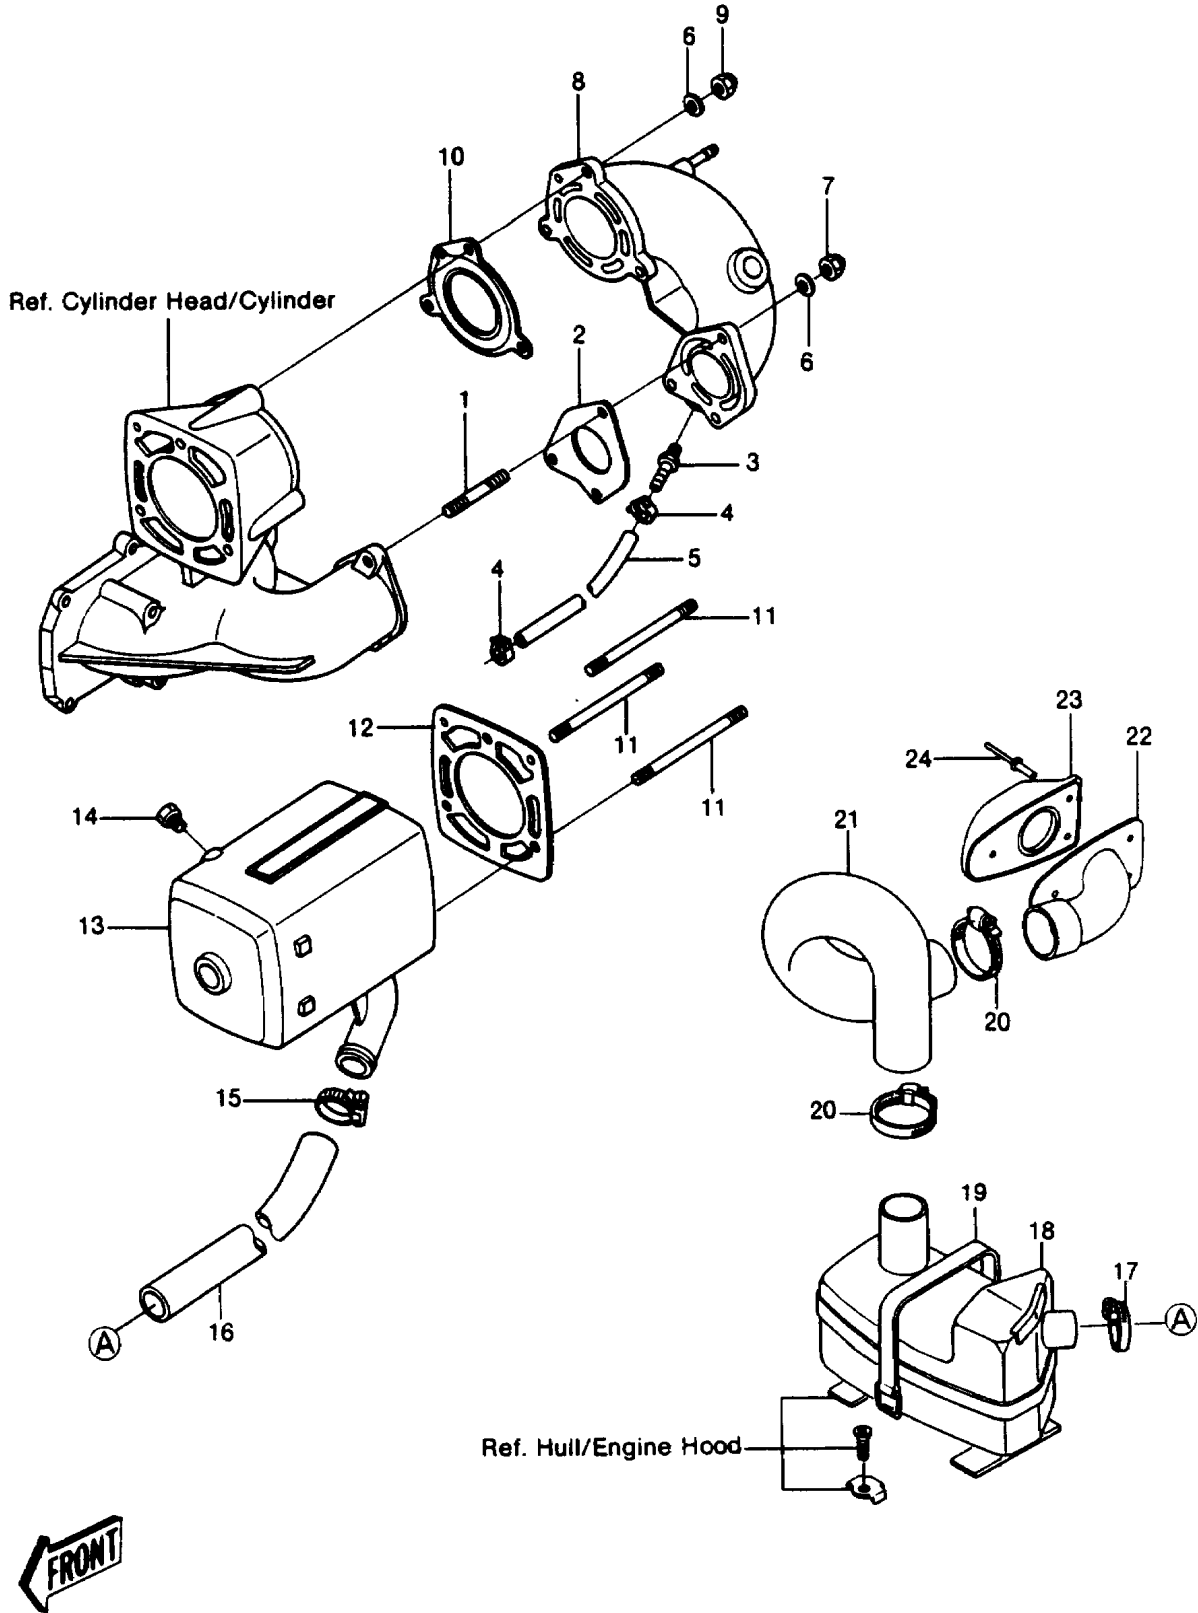

1988 JS550 PARTS DIAGRAM

MUFFLER

1988 JS550 PARTS LIST

MUFFLER

ITEM NAME	PART NUMBER	QUANTITY
GASKET,EXHAUST PIPE,RR (Ref # 10)	11009-2462	1
BOLT-STUD,8X120 (Ref # 11)	172R08120	3
GASKET,MUFFLER (Ref # 12)	11009-2446	1
MUFFLER-COMP (Ref # 13)	49070-2339-YR	1
PLUG,CYLINDER HEAD (Ref # 14)	92066-3001	1
CLAMP (Ref # 15)	92037-509	1
TUBE,39X455 (Ref # 16)	92059-2178	1
CLAMP (Ref # 17)	92037-509	1
MUFFLER-COMP,WATER BOX (Ref # 18A)	49070-3713	1
MUFFLER-COMP,WATER BOX (Ref # 18)	49070-3702	1
BAND (Ref # 19)	92072-511	2
CLAMP (Ref # 20)	92037-509	2
TUBE,EXHAUST (Ref # 21)	92059-3722	1
PIPE-TAIL (Ref # 22)	59156-3702	1
COVER-EXHAUST PIPE (Ref # 23)	49107-3701	1
RIVET (Ref # 24)	92039-3002	3
STUD,8X27.5 (Ref # 1)	92004-3022	3
GASKET,EXHAUST PIPE,FR (Ref # 2)	11009-2461	1
FITTING,HOSE (Ref # 3)	92005-3001	1
CLAMP (Ref # 4)	92037-504	2
TUBE,9X385 (Ref # 5)	92059-2177	1
WASHER-PLAIN-SMALL,8MM (Ref # 6)	410S0800	6
NUT,CAP,8MM (Ref # 7)	92015-3003	3
PIPE-COMP-EXHAUST (Ref # 8)	49062-2053-YR	1
NUT,CAP,8MM (Ref # 9)	92015-3003	3