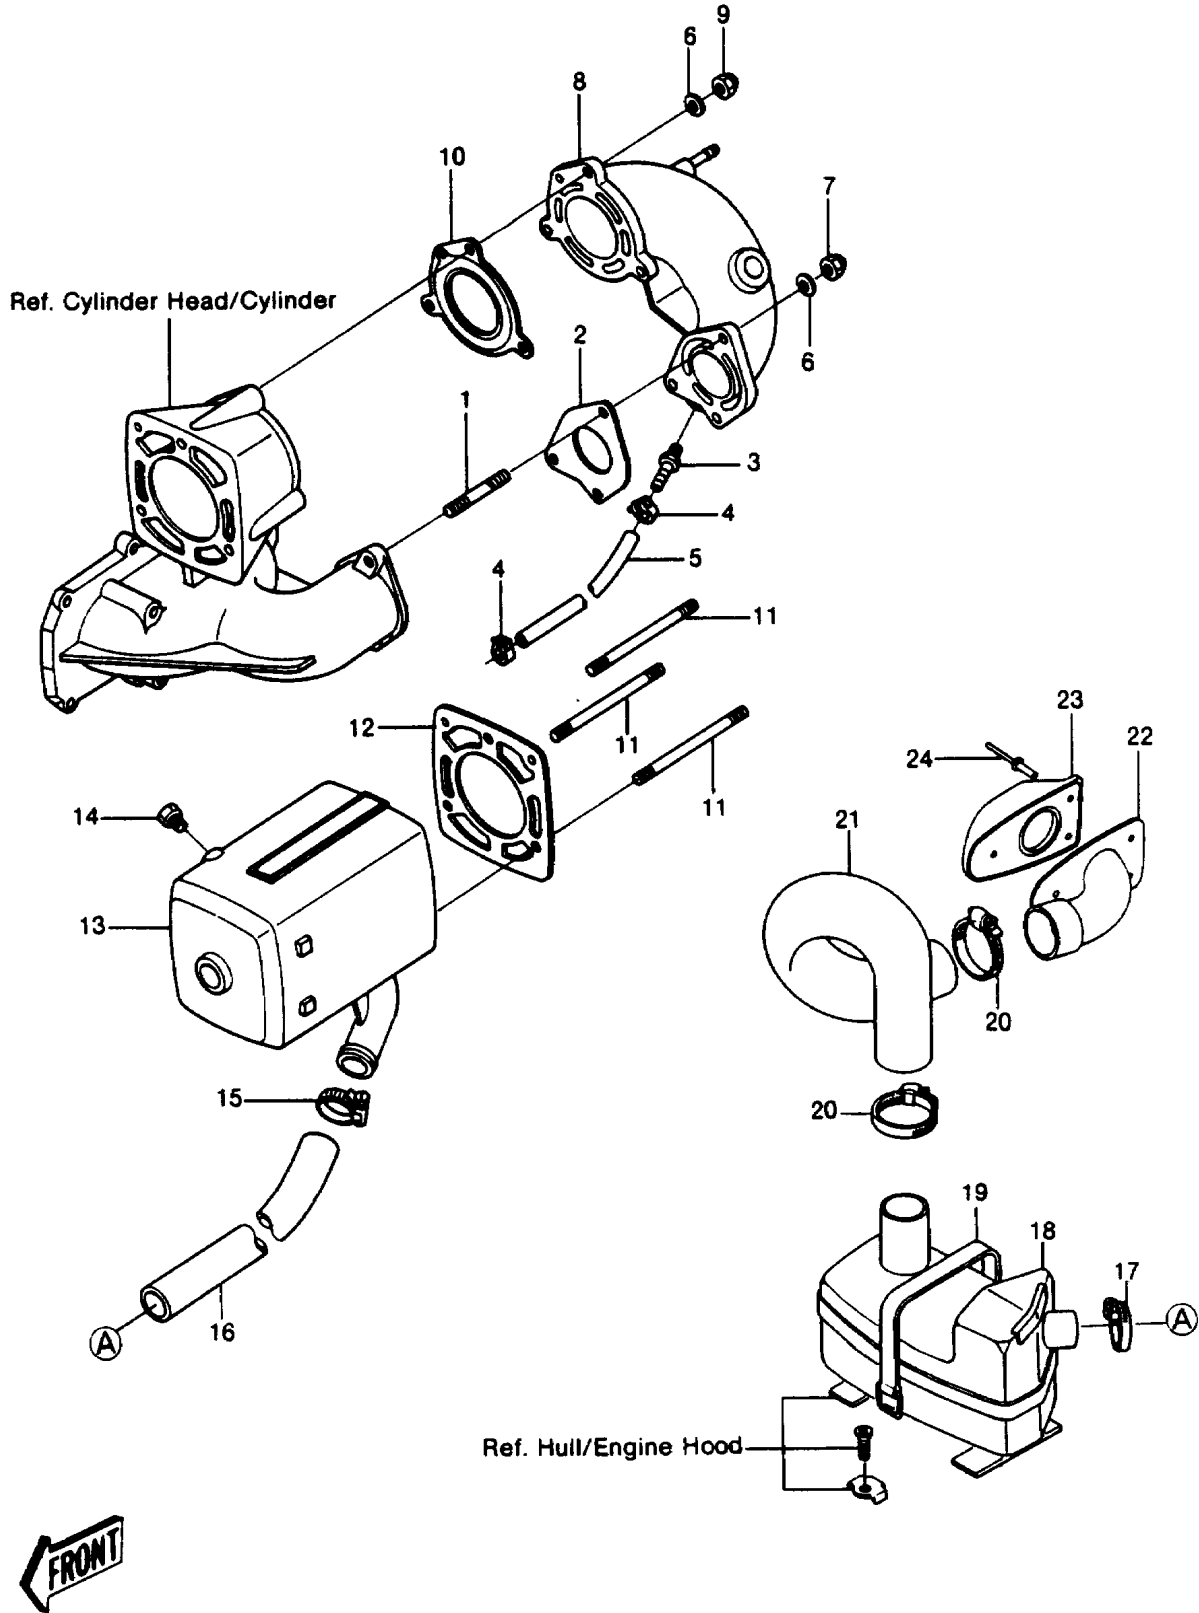

1989 JS550 PARTS DIAGRAM

MUFFLER

1989 JS550 PARTS LIST

MUFFLER

ITEM NAME	PART NUMBER	QUANTITY
GASKET,EXHAUST PIPE,RR (Ref # 10)	11009-2462	1
STUD,8X120 (Ref # 11A)	92004-3721	3
GASKET,MUFFLER (Ref # 12)	11009-2446	1
MUFFLER-COMP (Ref # 13)	49070-2339-YR	1
PLUG,CYLINDER HEAD (Ref # 14)	92066-3001	1
CLAMP (Ref # 15)	92037-509	1
TUBE,39X455 (Ref # 16)	92059-2178	1
CLAMP (Ref # 17)	92037-509	1
MUFFLER-COMP,WATER BOX (Ref # 18A)	49070-3713	1
BAND (Ref # 19)	92072-511	2
CLAMP (Ref # 20)	92037-509	2
TUBE,EXHAUST (Ref # 21)	92059-3722	1
PIPE-TAIL (Ref # 22)	59156-3702	1
COVER-EXHAUST PIPE (Ref # 23)	49107-3701	1
RIVET (Ref # 24)	92039-3002	3
STUD,8X27.5 (Ref # 1A)	92004-3723	3
GASKET,EXHAUST PIPE,FR (Ref # 2)	11009-2461	1
FITTING,HOSE (Ref # 3)	92005-3001	1
CLAMP (Ref # 4A)	92037-549	2
TUBE,HEAD-EXHAUST (Ref # 5A)	92059-3898	1
WASHER-PLAIN-SMALL,8MM (Ref # 6)	410S0800	6
NUT,CAP,8MM (Ref # 7A)	92015-1371	3
PIPE-COMP-EXHAUST (Ref # 8)	49062-2053-YR	1
NUT,CAP,8MM (Ref # 9A)	92015-1371	3