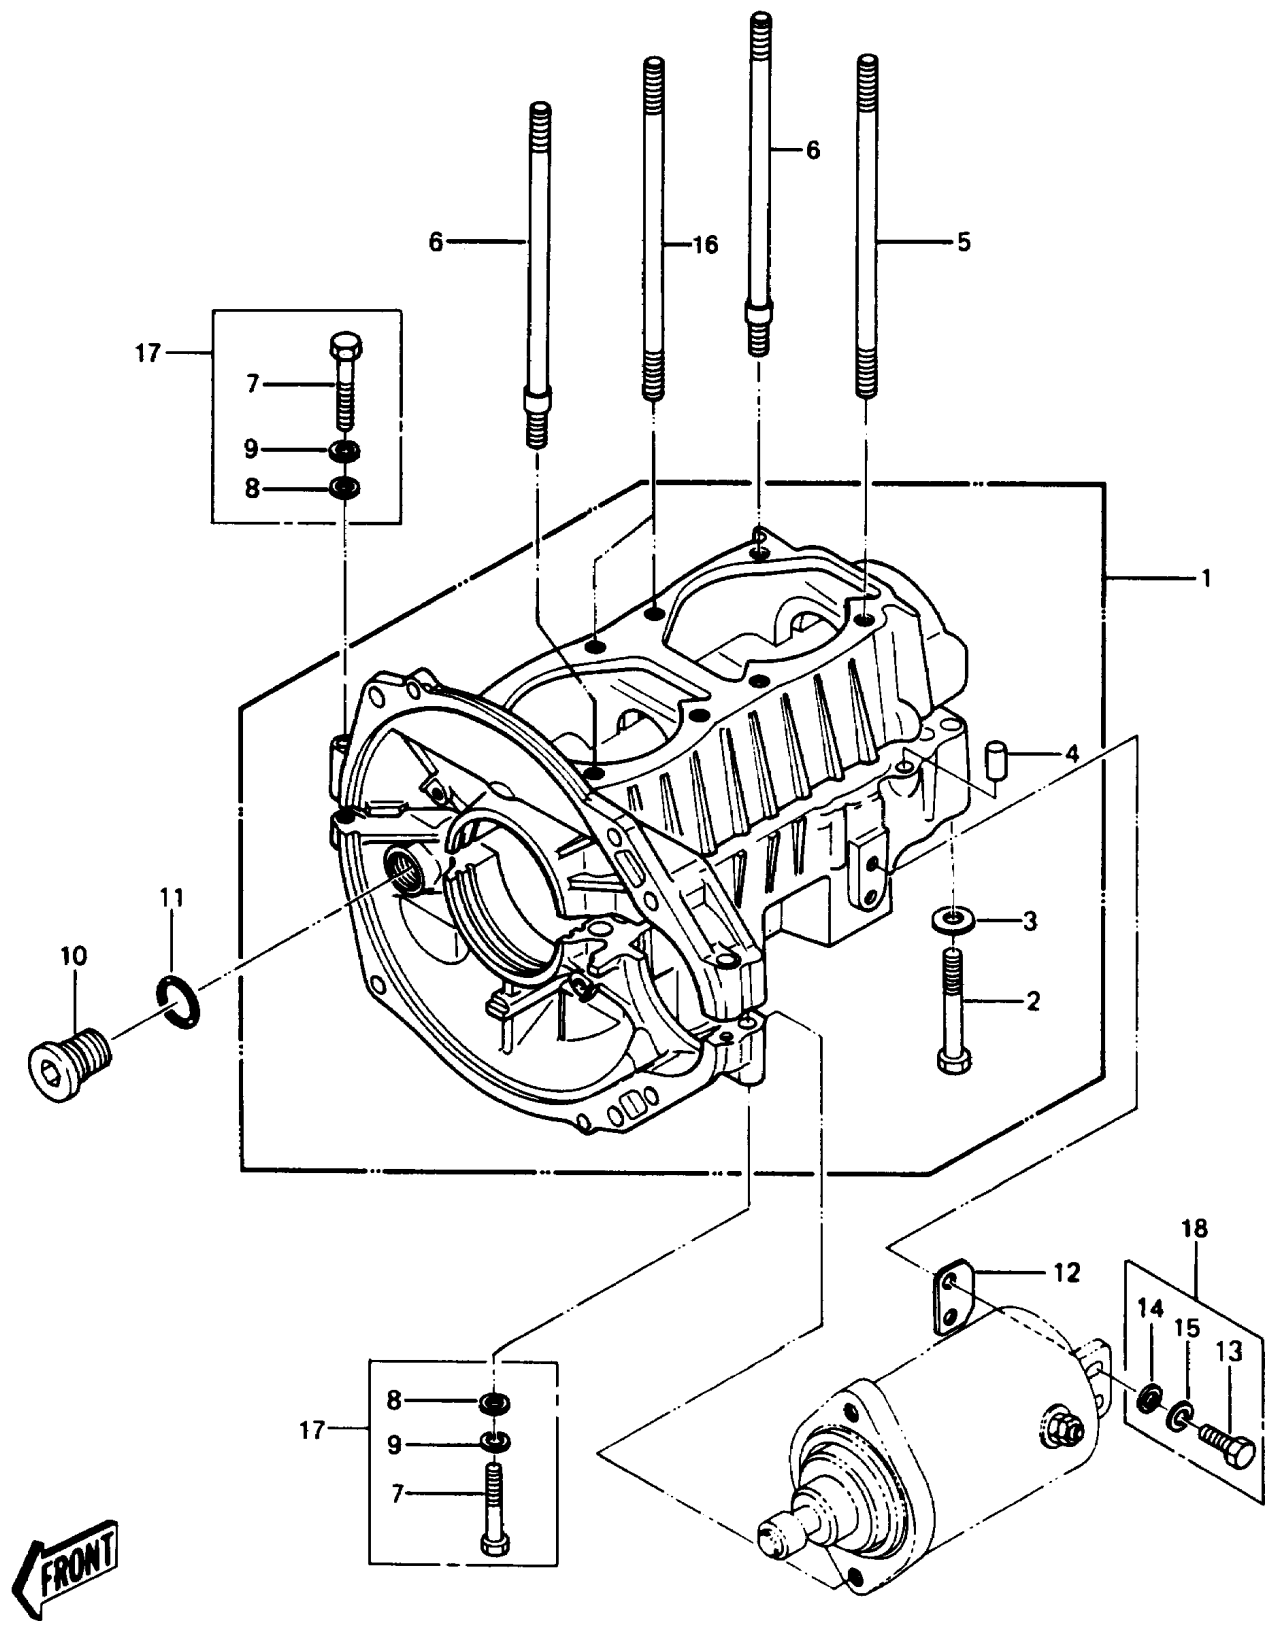

1987 JS550 PARTS DIAGRAM

CRANKCASE

1987 JS550 PARTS LIST

CRANKCASE

ITEM NAME	PART NUMBER	QUANTITY
JOINT (Ref # 10)	59071-516	1
O RING,16MM (Ref # 11)	670B2016	1
SHIM,STARTER,T=0.6 (Ref # 12A)	92025-3013	AR
SHIM,STARTER,T=0.8 (Ref # 12B)	92025-3014	AR
SHIM,STARTER,T=0.4 (Ref # 12)	92025-3012	AR
BOLT,6X20 (Ref # 13)	110R0620	2
WASHER-PLAIN-SMALL,6MM (Ref # 14)	410S0600	2
WASHER-SPRING,6MM (Ref # 15)	461S0600	2
STUD,8X170 (Ref # 16)	92004-2084	2
SET-CRANKCASE (Ref # 1)	14001-3027-YR	1
BOLT,8X60 (Ref # 2)	92001-3033	10
WASHER-PLAIN-SMALL,8MM (Ref # 3)	410S0800	10
PIN,DOWEL,6.3X8X14 (Ref # 4)	92042-007	2
STUD,8X167 (Ref # 5)	92004-507	4
STUD,8X167 (Ref # 6)	92004-3020	2
BOLT,6X40 (Ref # 7)	110R0640	3
WASHER-PLAIN-SMALL,6MM (Ref # 8)	410S0600	3
WASHER-SPRING,6MM (Ref # 9)	461S0600	3