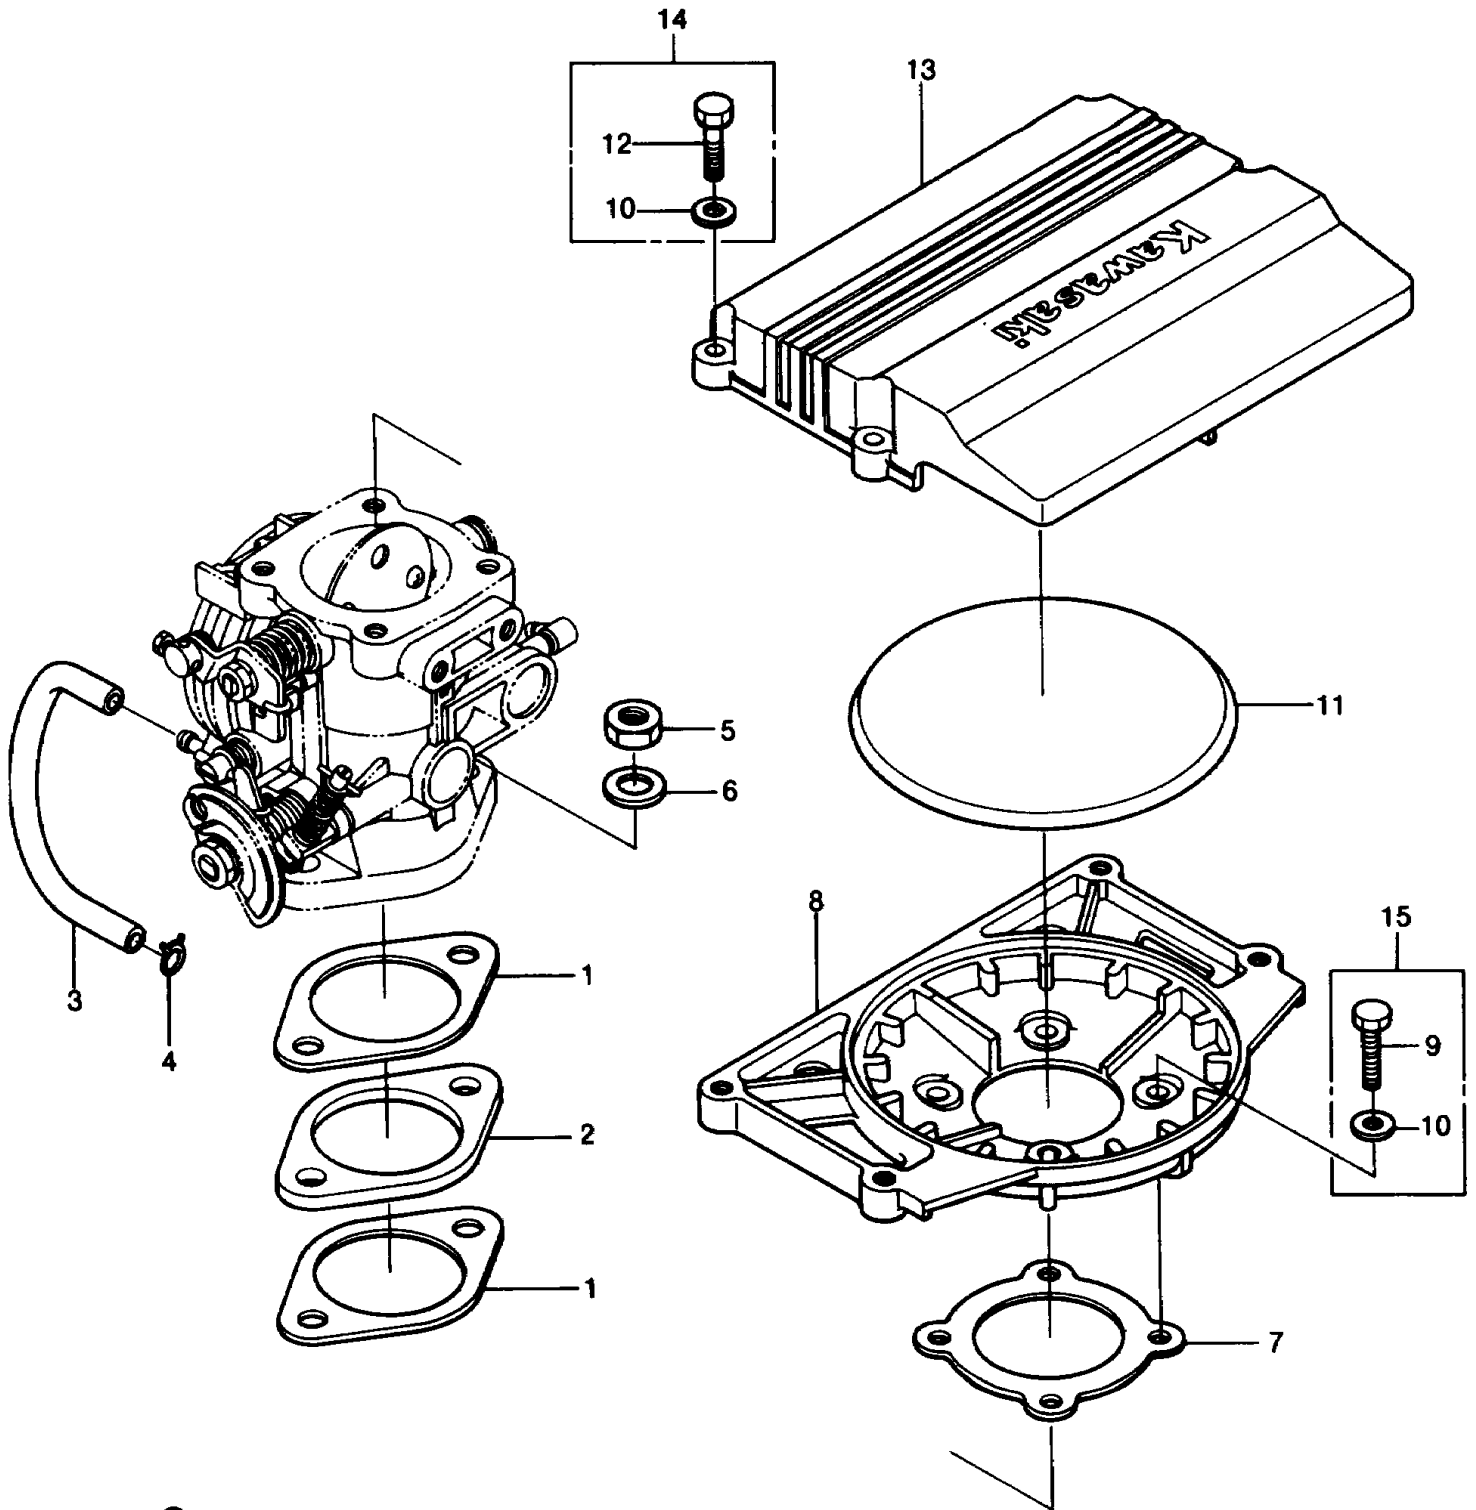

# 1987 JS550 PARTS DIAGRAM

FLAME ARRESTER

# 1987 JS550 PARTS LIST

## FLAME ARRESTER

ITEM NAME	PART NUMBER	QUANTITY
WASHER-PLAIN-SMALL,6MM (Ref # 10)	410S0600	8
ARRESTER-FLAME (Ref # 11)	59006-2052	1
BOLT,6X25 (Ref # 12)	110R0625	4
COVER-INTAKE (Ref # 13)	59421-2052-YR	1
GASKET,INSULATOR (Ref # 1)	11009-3056	2
INSULATOR (Ref # 2)	16073-3007	1
TUBE,PULS (Ref # 3)	92059-518	1
CLAMP (Ref # 4)	92037-530	1
NUT-HEX,8MM (Ref # 5)	312R0800	2
WASHER-PLAIN-SMALL,8MM (Ref # 6)	410S0800	2
GASKET,ARRESTER CASE (Ref # 7)	11009-3057	1
CASE,ARRESTER (Ref # 8)	32099-2088-YR	1
BOLT,6X20 (Ref # 9)	92001-3039	4