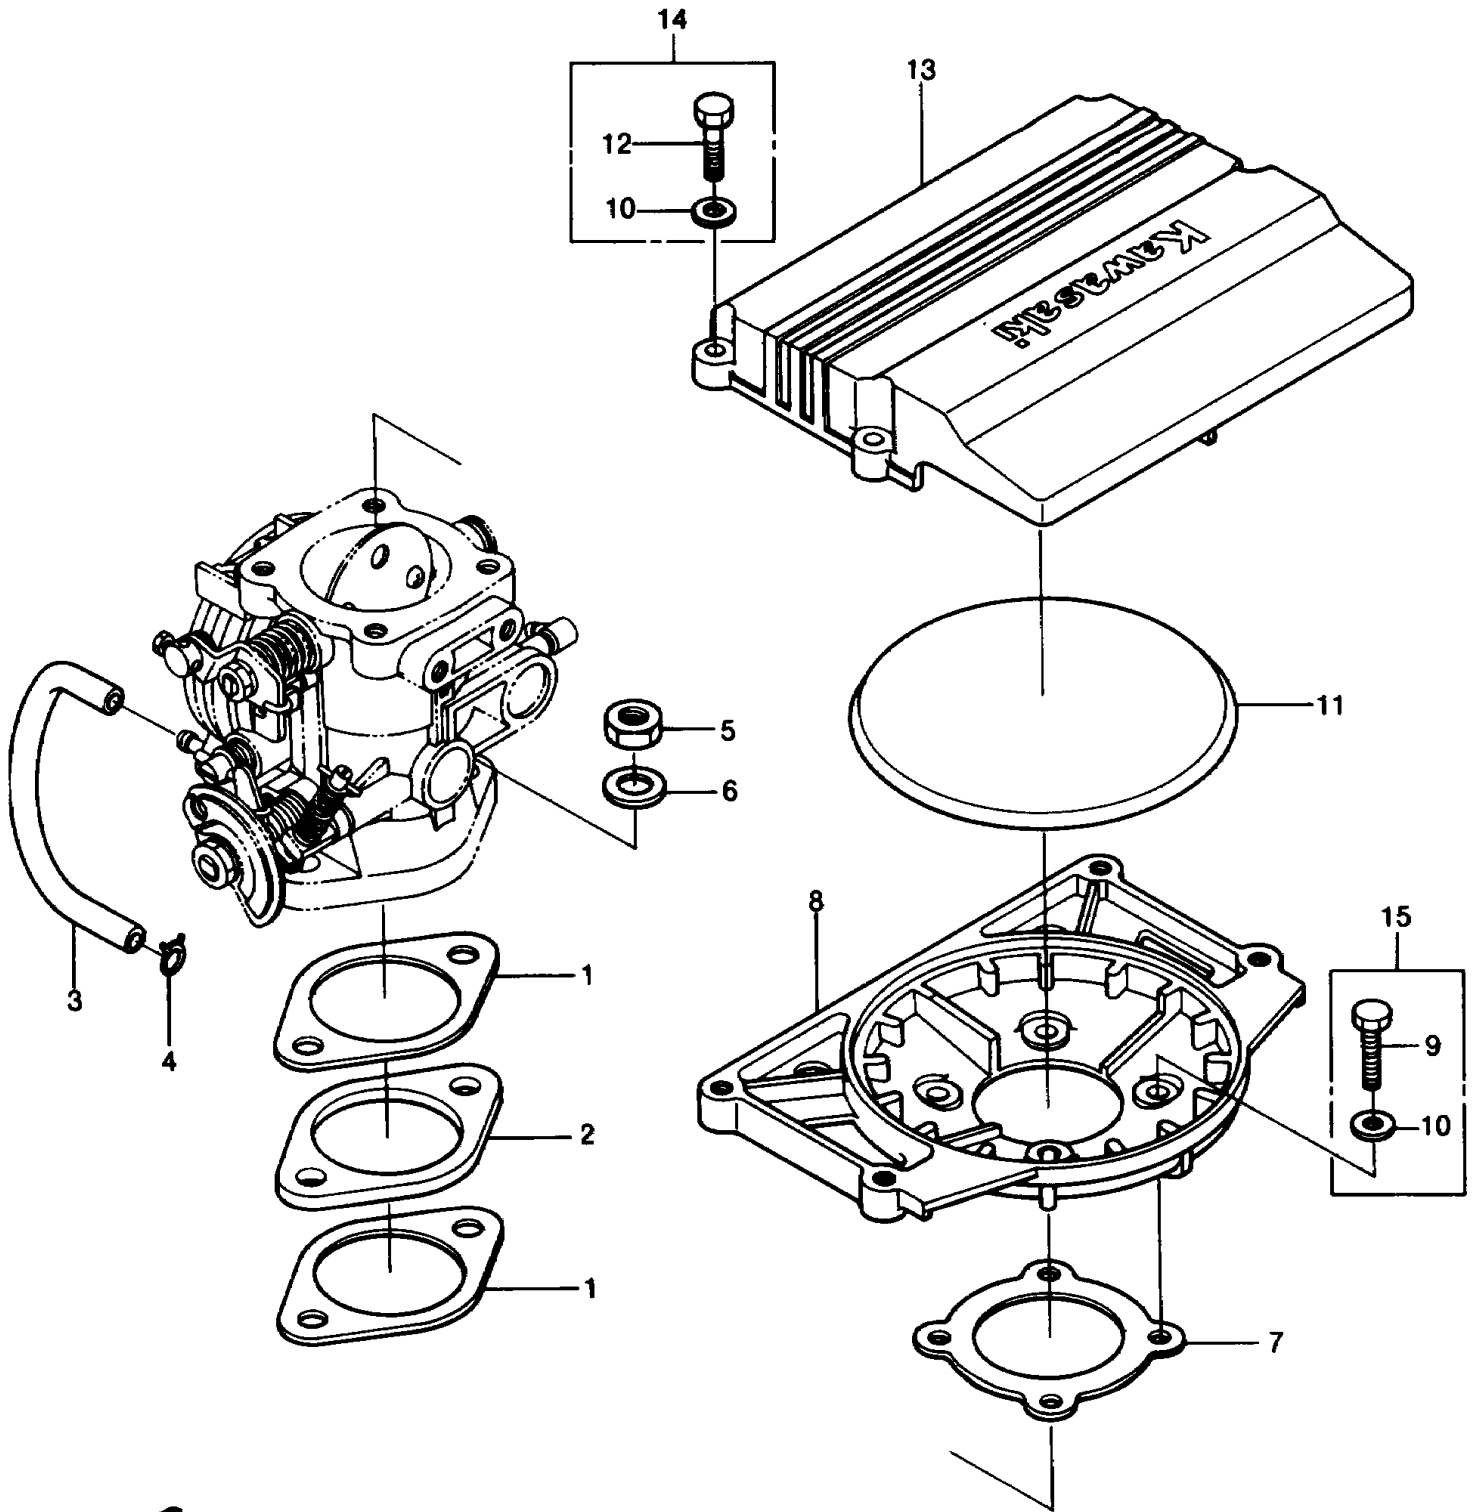

# 1988 JS550 PARTS DIAGRAM

FLAME ARRESTER

# 1988 JS550 PARTS LIST

## FLAME ARRESTER

ITEM NAME	PART NUMBER	QUANTITY
WASHER-PLAIN-SMALL,6MM (Ref # 10)	410S0600	8
ARRESTER-FLAME (Ref # 11)	59006-2052	1
BOLT,6X25 (Ref # 12)	110R0625	4
COVER-INTAKE (Ref # 13)	59421-2052-YR	1
GASKET,INSULATOR (Ref # 1)	11009-3056	2
INSULATOR (Ref # 2)	16073-3007	1
TUBE,PULS (Ref # 3)	92059-518	1
CLAMP (Ref # 4)	92037-530	1
NUT-HEX,8MM (Ref # 5)	312R0800	2
WASHER-PLAIN-SMALL,8MM (Ref # 6)	410S0800	2
GASKET,ARRESTER CASE (Ref # 7)	11009-3057	1
CASE,ARRESTER (Ref # 8)	32099-2088-YR	1
BOLT,6X20 (Ref # 9)	92001-3039	4