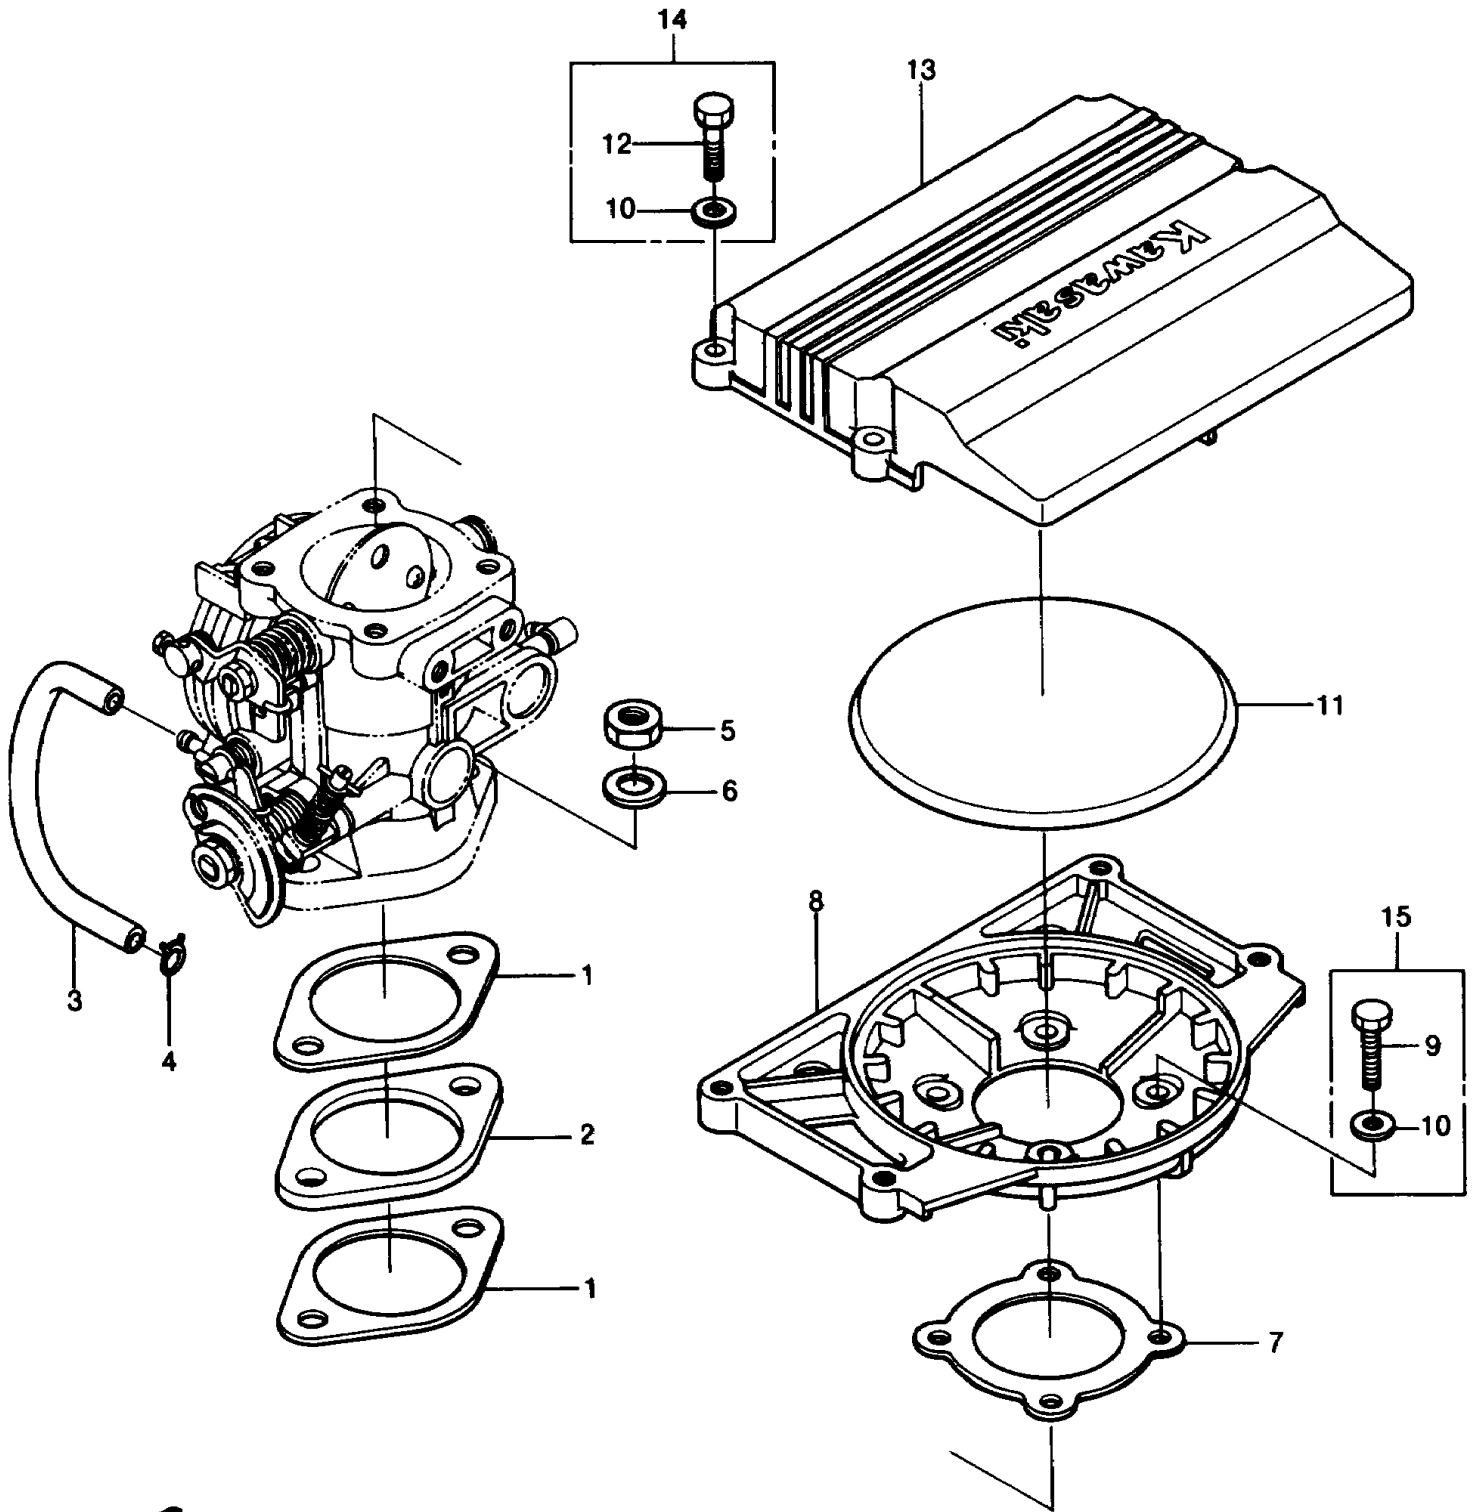

1989 JS550 PARTS DIAGRAM

FLAME ARRESTER

1989 JS550 PARTS LIST

FLAME ARRESTER

ITEM NAME	PART NUMBER	QUANTITY
ARRESTER-FLAME (Ref # 11A)	59006-3704	1
COVER-INTAKE (Ref # 13A)	59421-3704	1
BOLT,6X25 (Ref # 14)	92002-3714	4
BOLT,6X20 (Ref # 15)	92002-3755	4
GASKET,INSULATOR (Ref # 1)	11009-3056	2
INSULATOR (Ref # 2)	16073-3007	1
TUBE,PULS (Ref # 3)	92059-518	1
CLAMP (Ref # 4)	92037-530	1
NUT-HEX-SMALL (Ref # 5A)	318R0800	2
WASHER-PLAIN-SMALL,8MM (Ref # 6)	410S0800	2
GASKET,ARRESTER CASE (Ref # 7)	11009-3057	1