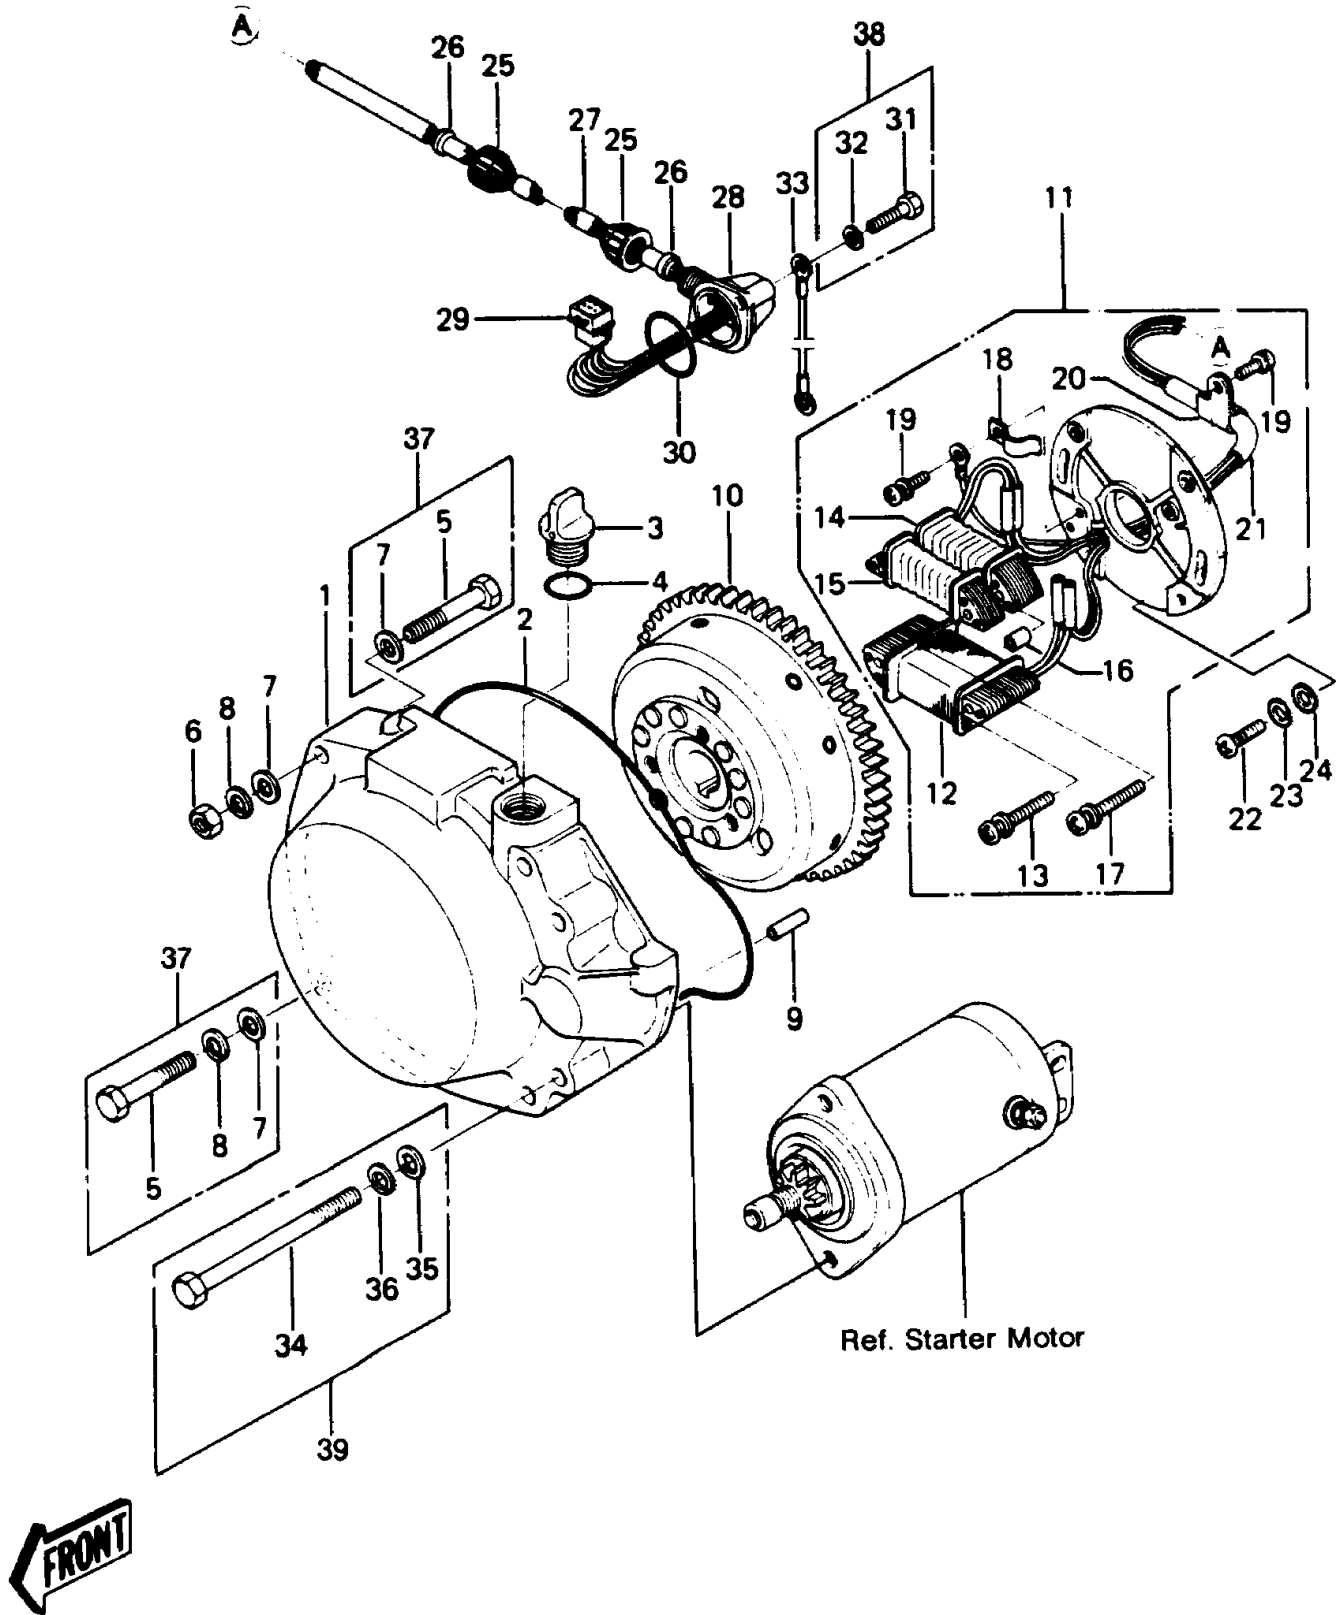

1986 JS550 PARTS DIAGRAM

GENERATOR

1986 JS550 PARTS LIST

GENERATOR

ITEM NAME	PART NUMBER	QUANTITY
FLYWHEEL (Ref # 10)	21050-2169	1
STATOR (Ref # 11)	21003-3012	1
COIL-CHARGING (Ref # 12)	59031-3002	1
SCREW,5X34 (Ref # 13)	92011-530	2
COIL-EXCITING (Ref # 14)	21049-3007	1
COIL-PULSING (Ref # 15)	59026-3008	1
COLLAR (Ref # 16)	92027-3014	2
SCREW,5X38 (Ref # 17)	92009-3008	2
CLAMP (Ref # 18)	92037-520	1
SCREW,4X8 (Ref # 19)	92011-560	2
CLAMP (Ref # 20)	92037-547	1
HARNESS,WIRING (Ref # 21)	26001-3006	1
SCREW-PAN-CROS (Ref # 22)	220B0520	2
WASHER-SPRING,5MM (Ref # 23)	461F0500	2
WASHER (Ref # 24)	92022-544	2
CAP (Ref # 25)	11012-3012	2
GROMMET (Ref # 26)	92071-3001	2
TUBE,10X345 (Ref # 27)	92059-3032	1
CAP. (Ref # 28)	59176-517-YR	1
CONNECTOR-CORD (Ref # 29)	59221-506	1
RING-O (Ref # 30)	92055-520	1
BOLT,6X35 (Ref # 31)	110R0635	2
WASHER-PLAIN-SMALL,6MM (Ref # 32)	410S0600	2
WIRE-LEAD,BLACK (Ref # 33)	26011-3006	1
BOLT,8X80 (Ref # 34)	92001-3011	2
WASHER-PLAIN-SMALL,8MM (Ref # 35)	410S0800	2
WASHER-SPRING,8MM (Ref # 36)	461S0800	2
COVER,GENERATOR (Ref # 1)	59036-565-YR	1
RING-O (Ref # 2)	92055-521	1

1986 JS550 PARTS LIST

GENERATOR

ITEM NAME	PART NUMBER	QUANTITY
BREATHER-BRAKE (Ref # 3)	43056-502	1
RING-O (Ref # 4)	92055-515	1
BOLT,8X50 (Ref # 5)	110R0850	4
NUT-HEX,8MM (Ref # 6)	311R0800	2
WASHER-PLAIN-SMALL,8MM (Ref # 7)	410S0800	6
WASHER-SPRING,8MM (Ref # 8)	461S0800	4
PIN-DOWEL (Ref # 9)	551R0612	2