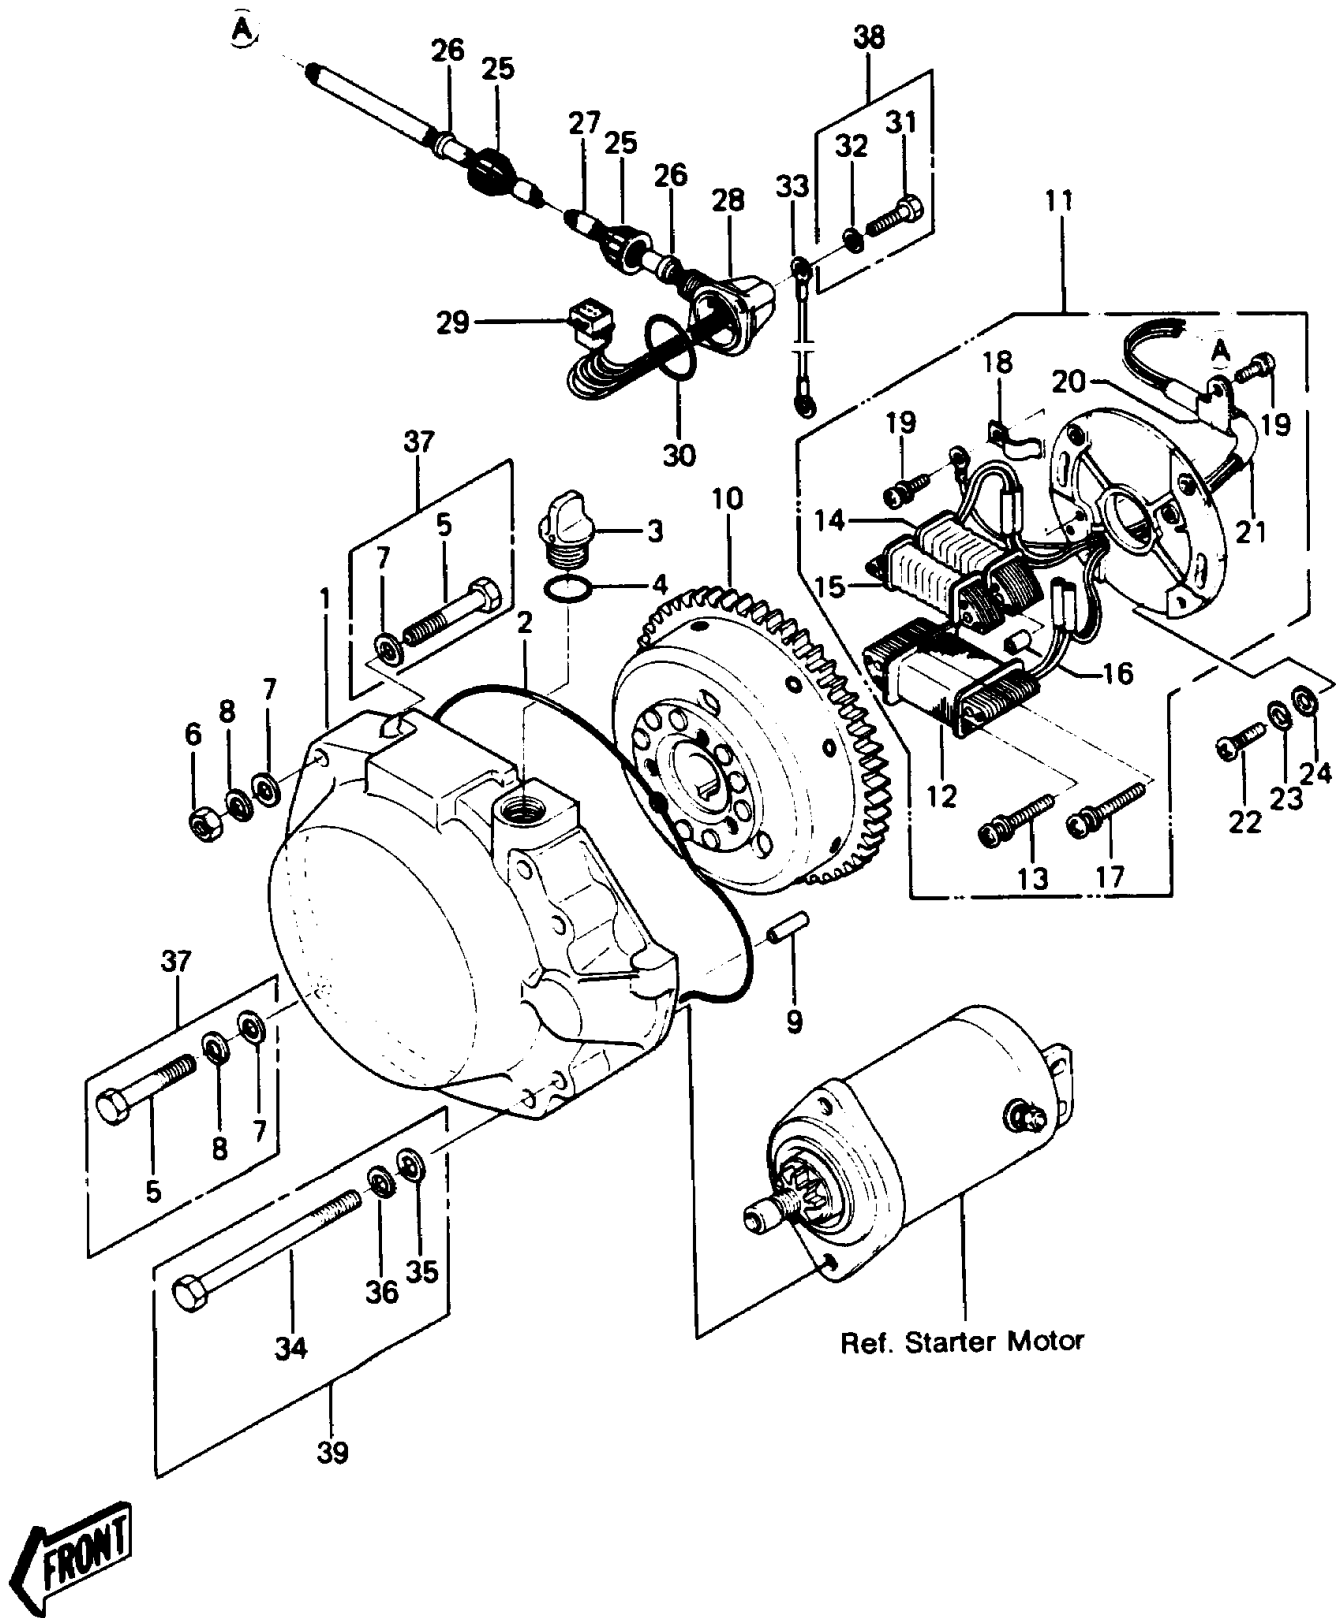

# 1988 JS550 PARTS DIAGRAM

# 1988 JS550 PARTS LIST

## GENERATOR

ITEM NAME	PART NUMBER	QUANTITY
FLYWHEEL (Ref # 10)	21050-2169	1
STATOR (Ref # 11)	21003-3012	1
COIL-CHARGING (Ref # 12)	59031-3002	1
SCREW,5X34 (Ref # 13)	92011-530	2
COIL-EXCITING (Ref # 14)	21049-3007	1
COIL-PULSING (Ref # 15)	59026-3008	1
COLLAR (Ref # 16)	92027-3014	2
SCREW,5X38 (Ref # 17)	92009-3008	2
CLAMP (Ref # 18)	92037-520	1
SCREW,4X8 (Ref # 19)	92011-560	2
CLAMP (Ref # 20)	92037-547	1
HARNESS,WIRING (Ref # 21)	26001-3006	1
SCREW-PAN-CROS (Ref # 22)	220B0520	2
WASHER-SPRING,5MM (Ref # 23)	461F0500	2
WASHER (Ref # 24)	92022-544	2
CAP (Ref # 25)	11012-3012	2
GROMMET (Ref # 26)	92071-3001	2
TUBE,10X345 (Ref # 27)	92059-3032	1
CAP. (Ref # 28)	59176-517-YR	1
CONNECTOR-CORD (Ref # 29)	59221-506	1
RING-O (Ref # 30)	92055-520	1
BOLT,6X35 (Ref # 31)	110R0635	2
WASHER-PLAIN-SMALL,6MM (Ref # 32)	410S0600	2
WIRE-LEAD,BLACK (Ref # 33)	26011-3006	1
BOLT,8X80 (Ref # 34)	92001-3011	2
WASHER-PLAIN-SMALL,8MM (Ref # 35)	410S0800	2
WASHER-SPRING,8MM (Ref # 36)	461S0800	2
COVER,GENERATOR (Ref # 1)	59036-565-YR	1
RING-O (Ref # 2)	92055-521	1

## GENERATOR

ITEM NAME	PART NUMBER	QUANTITY
BREATHER-BRAKE (Ref # 3)	43056-502	1
RING-O (Ref # 4)	92055-515	1
BOLT,8X50 (Ref # 5)	110R0850	4
NUT-HEX,8MM (Ref # 6)	311R0800	2
WASHER-PLAIN-SMALL,8MM (Ref # 7)	410S0800	6
WASHER-SPRING,8MM (Ref # 8)	461S0800	4
PIN-DOWEL (Ref # 9)	551R0612	2