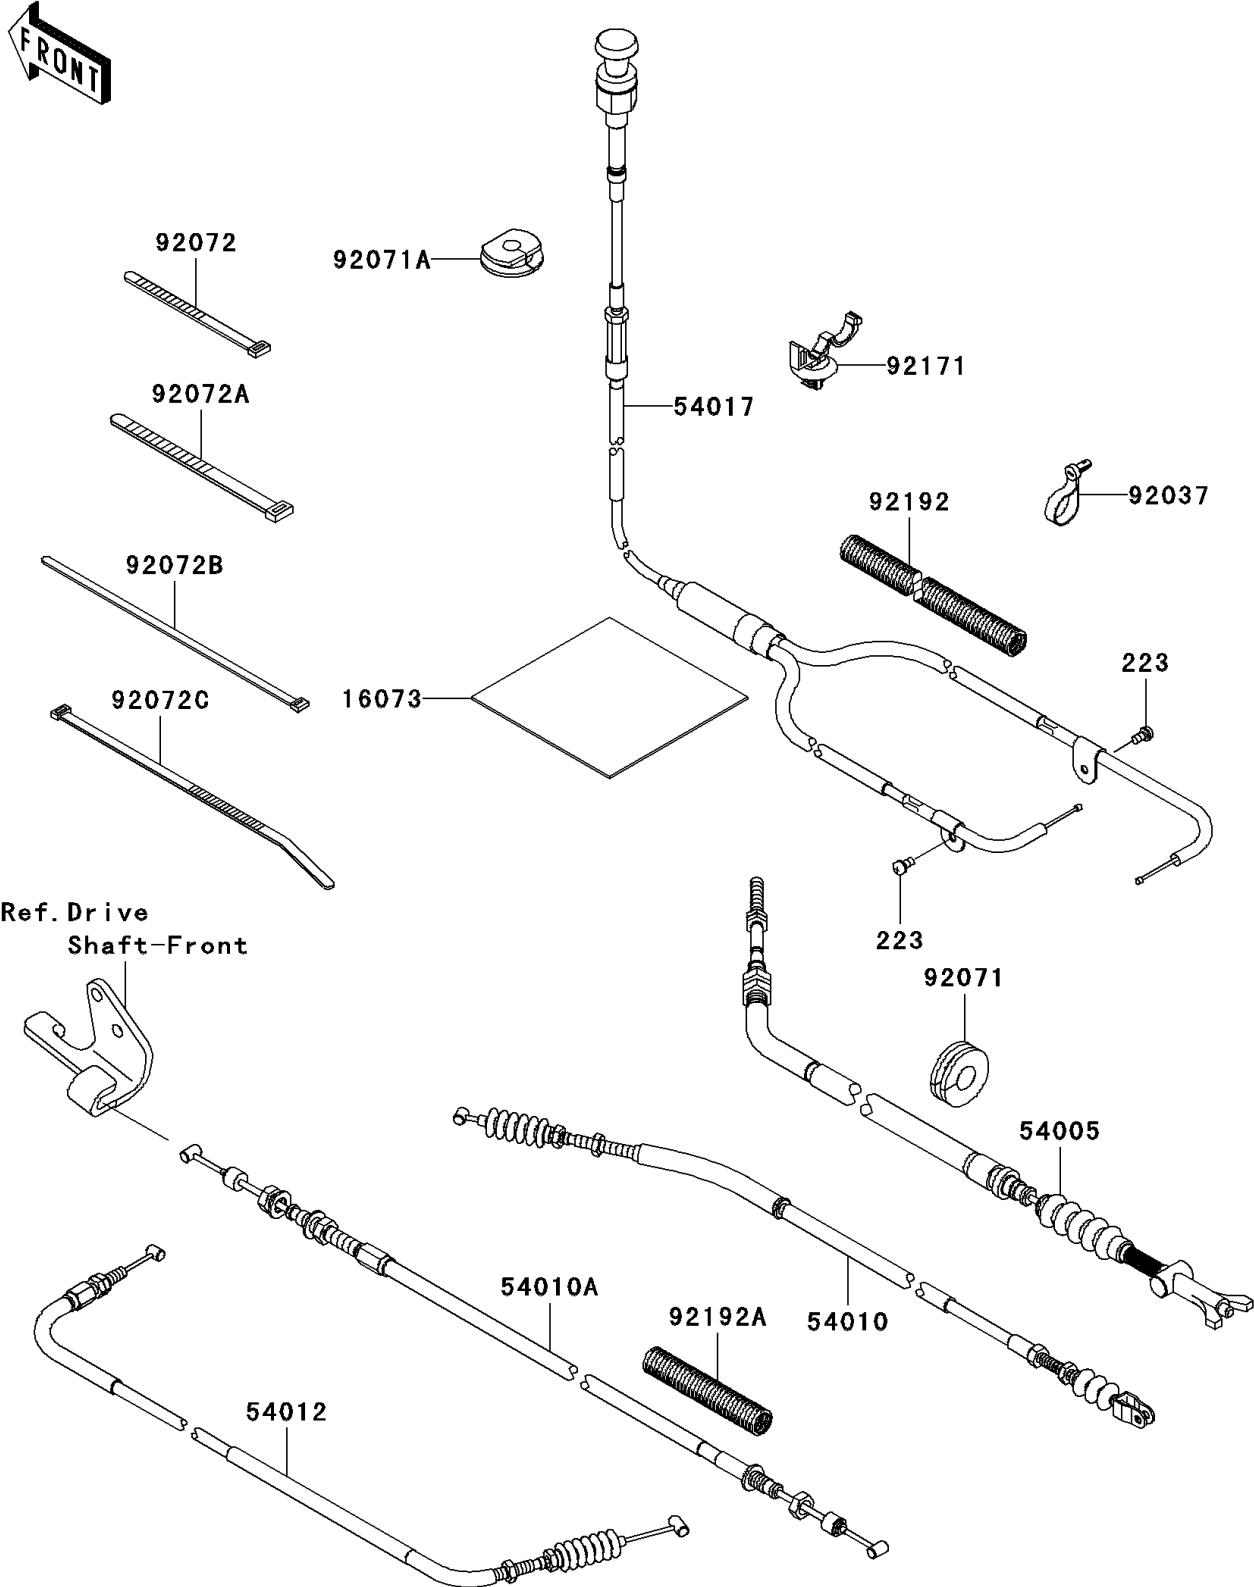

2008 Teryx® 750 4x4 NRA OUTDOORS™ PARTS DIAGRAM

Cables

F2540

2008 Teryx® 750 4x4 NRA OUTDOORS™ PARTS LIST

Cables

ITEM NAME	PART NUMBER	QUANTITY
SCREW-PAN-WS-CROS,4X8 (Ref # 223)	223AA0408	2
INSULATOR (Ref # 16073)	16073-0052	1
CABLE-BRAKE,PARKING (Ref # 54005)	54005-0016	1
CABLE,2/4WD (Ref # 54010)	54010-0093	1
CABLE,FRONT DIFF LOCK (Ref # 54010A)	54010-0095	1
CABLE-THROTTLE (Ref # 54012)	54012-0246	1
CABLE-STARTER (Ref # 54017)	54017-0044	1
CLAMP,SPEED,L=58 (Ref # 92037)	92037-1163	1
GROMMET (Ref # 92071)	92071-0029	1
GROMMET (Ref # 92071A)	92071-0041	1
BAND,L=123 (Ref # 92072)	92072-030	1
BAND,L=149 (Ref # 92072A)	92072-031	1
BAND,L=188 (Ref # 92072B)	92072-1239	7
BAND,L=292.1 (Ref # 92072C)	92072-3509	1
CLAMP (Ref # 92171)	92171-0453	3
TUBE,CORRUGATED,L=200 (Ref # 92192)	92192-0672	1
TUBE,CORRUGATED,L=80 (Ref # 92192A)	92192-0673	1