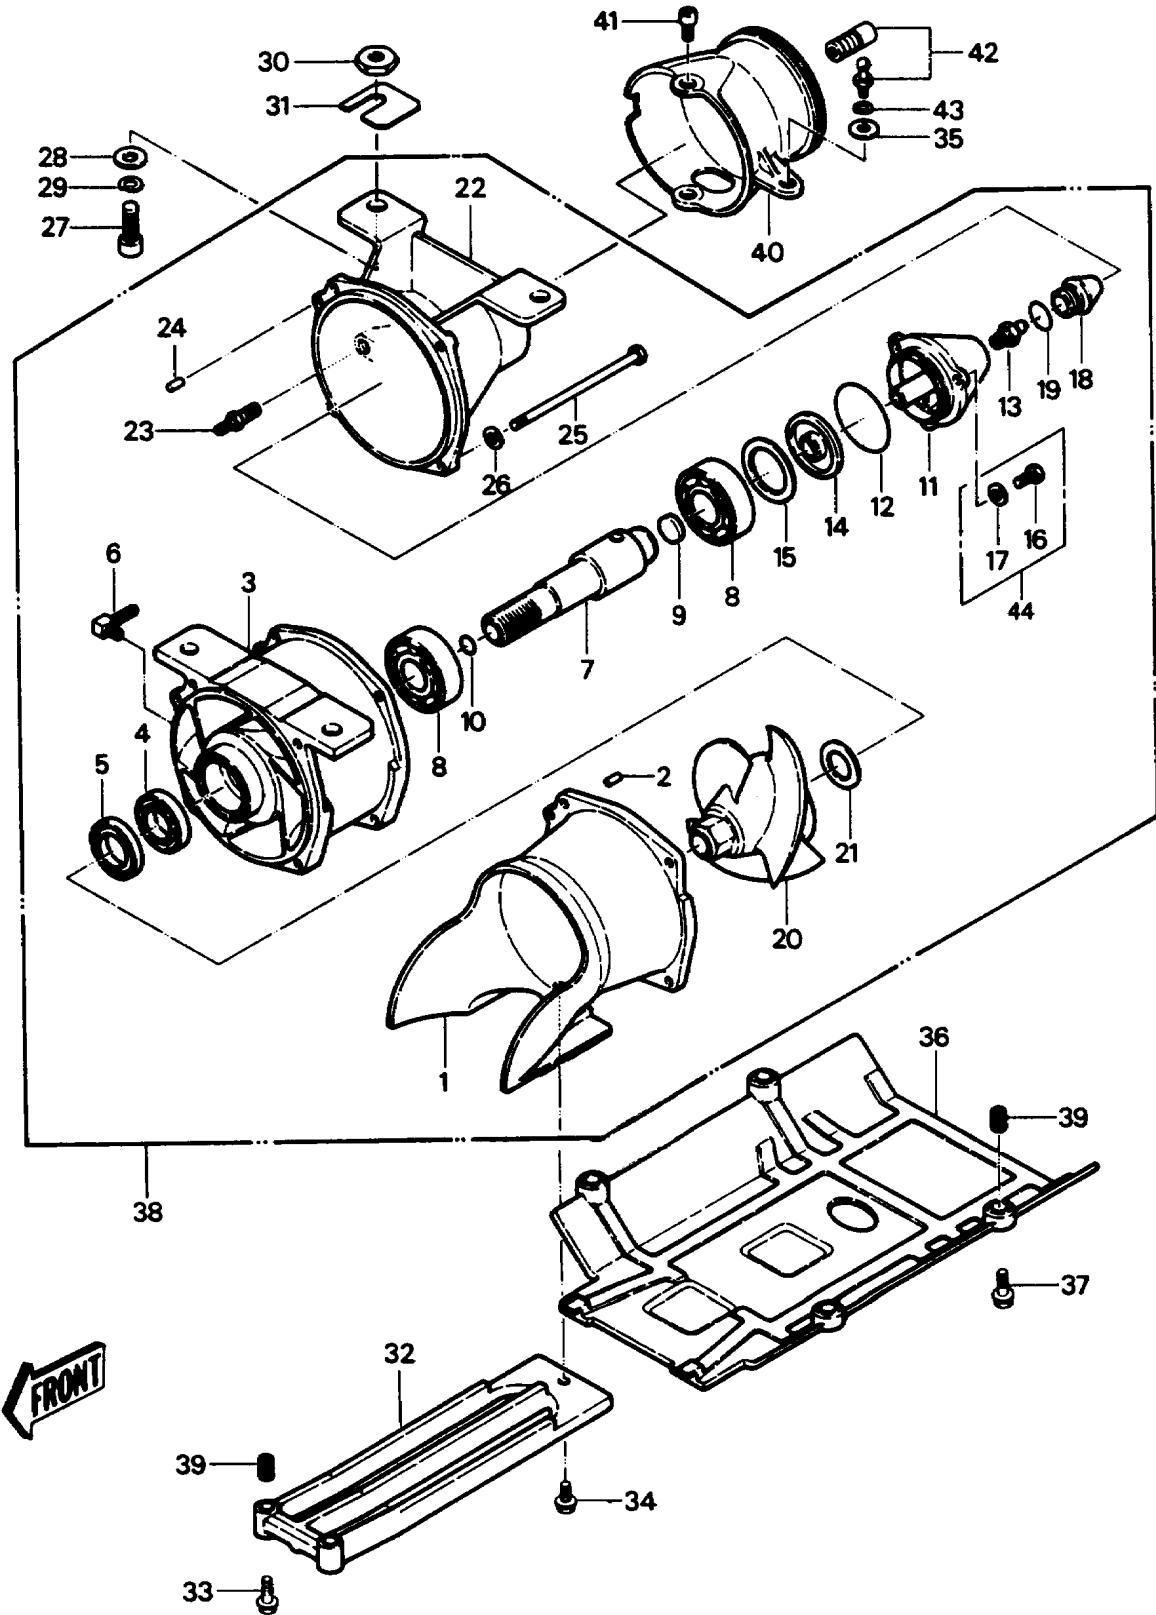

1986 JS550 PARTS DIAGRAM

JET PUMP

1986 JS550 PARTS LIST

JET PUMP

ITEM NAME	PART NUMBER	QUANTITY
RING-O (Ref # 10)	92055-3019	1
CAP (Ref # 11)	11012-3009	1
RING-O (Ref # 12)	92055-3018	1
FITTING,GREASE (Ref # 13)	92005-501	1
PLUG,CAP (Ref # 14)	92066-3014	1
SHIM,T=0.3 (Ref # 15A)	92025-503	AR
SHIM,T=0.15 (Ref # 15)	92025-502	AR
BOLT,6X20 (Ref # 16)	110R0620	3
WASHER-PLAIN,6MM (Ref # 17)	411S0600	3
CAP,GREASE FITTING (Ref # 18)	11012-3010	1
O RING,20MM (Ref # 19)	670B2020	1
IMPELLER (Ref # 20)	59256-3003	1
SHIM,T=2.0MM (Ref # 21A)	92025-3023	AR
SHIM,T=1.5MM (Ref # 21B)	92025-3025	AR
SHIM,T=1.0MM (Ref # 21)	92025-3022	AR
NOZZLE-PUMP (Ref # 22)	59136-3002	1
FITTING,HOSE (Ref # 23)	92005-3001	1
PIN-DOWEL (Ref # 24)	551R0612	1
BOLT,6X125 (Ref # 25)	110R06125	4
WASHER-PLAIN,6MM (Ref # 26)	411S0600	4
BOLT,10X25 (Ref # 27)	92003-529	4
WASHER-PLAIN,10MM (Ref # 28)	411S1000	4
WASHER-SPRING,10MM (Ref # 29)	461S1000	4
NUT,10MM (Ref # 30)	92015-3005	4
SHIM,T=0.5MM (Ref # 31A)	92025-3702	AR
SHIM,T=1.0MM (Ref # 31B)	92025-3703	AR
SHIM,T=1.5MM (Ref # 31C)	92025-3704	AR
SHIM,T=0.3MM (Ref # 31)	92025-3701	AR
CASE-PUMP (Ref # 1)	59336-3702	1

1986 JS550 PARTS LIST

JET PUMP

ITEM NAME	PART NUMBER	QUANTITY
PIN-DOWEL (Ref # 2)	551R0612	1
VANE-GUIDE (Ref # 3)	59496-3002	1
SEAL-OIL (Ref # 4)	92049-3010	1
SEAL-OIL (Ref # 5)	92049-3011	1
ELBOW (Ref # 6)	52014-3002	1
SHAFT,PUMP (Ref # 7)	13107-3007	1
BEARING-BALL,#6206C3 (Ref # 8)	601B6206	2
PLUG,PUMP SHAFT (Ref # 9)	92066-3013	1
GRATE (Ref # 32)	59366-3001	1
BOLT-WP,6X25 (Ref # 33)	156R0625	2
BOLT,6X16 (Ref # 34)	92002-3728	1
WASHER (Ref # 35)	92022-567	1
COVER-JET PUMP (Ref # 36)	59446-3002	1
BOLT-WP,6X25 (Ref # 37)	156R0625	4
PUMP-ASSY-JET (Ref # 38)	59486-3701	1
NUT,INSERT,6MM (Ref # 39)	92015-523	6
NOZZLE-STRG (Ref # 40A)	59476-3702	1
NOZZLE,STEERING (Ref # 40)	92062-507	1
BOLT,SOCKET,6X11 (Ref # 41)	92001-3701	2
JOINT-BALL (Ref # 42)	59266-3701	1
WASHER-SPRING,6MM (Ref # 43)	461S0600	1