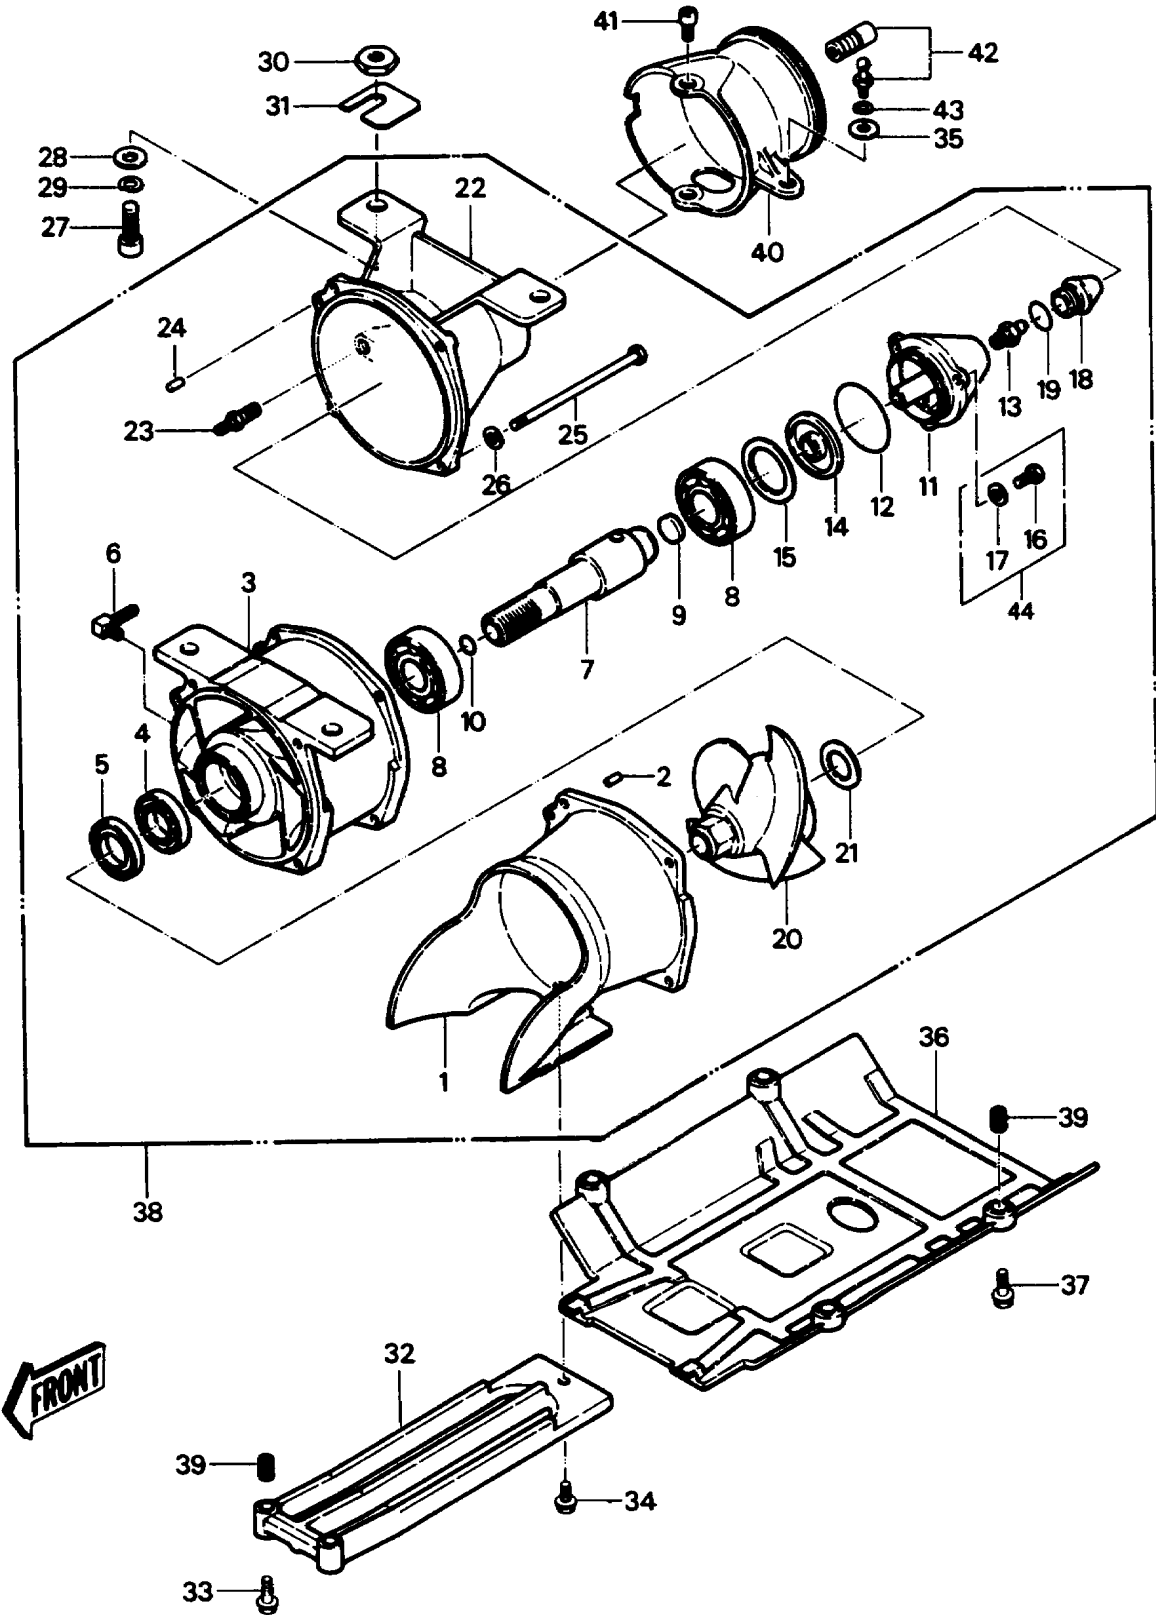

# 1989 JS550 PARTS DIAGRAM

JET PUMP

## JET PUMP

ITEM NAME	PART NUMBER	QUANTITY
RING-O (Ref # 10)	92055-3019	1
CAP (Ref # 11)	11012-3009	1
RING-O (Ref # 12)	92055-3018	1
FITTING,GREASE (Ref # 13)	92005-501	1
PLUG,CAP (Ref # 14)	92066-3014	1
SHIM,T=0.3 (Ref # 15A)	92025-503	AR
SHIM,T=0.15 (Ref # 15)	92025-502	AR
CAP,GREASE FITTING (Ref # 18)	11012-3010	1
O RING,20MM (Ref # 19)	670B2020	1
IMPELLER (Ref # 20A)	59256-3704	1
SHIM,T=2.0MM (Ref # 21A)	92025-3023	AR
SHIM,T=1.5MM (Ref # 21B)	92025-3025	AR
SHIM,T=1.0MM (Ref # 21)	92025-3022	AR
NOZZLE-PUMP (Ref # 22)	59136-3002	1
FITTING,HOSE (Ref # 23)	92005-3001	1
PIN-DOWEL (Ref # 24)	551R0612	1
BOLT,6X125 (Ref # 25)	110R06125	4
WASHER-PLAIN,6MM (Ref # 26)	411S0600	4
BOLT,10X25 (Ref # 27)	92003-529	4
WASHER-PLAIN,10MM (Ref # 28)	411S1000	4
WASHER-SPRING,10MM (Ref # 29)	461S1000	4
NUT,10MM (Ref # 30)	92015-3005	4
SHIM,T=0.5MM (Ref # 31A)	92025-3702	AR
SHIM,T=1.0MM (Ref # 31B)	92025-3703	AR
SHIM,T=1.5MM (Ref # 31C)	92025-3704	AR
SHIM,T=0.3MM (Ref # 31)	92025-3701	AR
CASE-PUMP (Ref # 1)	59336-3702	1
PIN-DOWEL (Ref # 2)	551R0612	1
VANE-GUIDE (Ref # 3)	59496-3002	1

## JET PUMP

ITEM NAME	PART NUMBER	QUANTITY
SEAL-OIL (Ref # 4)	92049-3010	1
SEAL-OIL (Ref # 5)	92049-3011	1
ELBOW (Ref # 6)	52014-3002	1
SHAFT,PUMP (Ref # 7)	13107-3007	1
BEARING-BALL,#6206C3 (Ref # 8)	601B6206	2
PLUG,PUMP SHAFT (Ref # 9)	92066-3013	1
GRATE (Ref # 32)	59366-3001	1
BOLT-WP,6X25 (Ref # 33)	156R0625	2
BOLT,6X12 (Ref # 34A)	92002-3763	1
WASHER (Ref # 35)	92022-567	1
COVER-JET PUMP (Ref # 36)	59446-3002	1
BOLT-WP,6X25 (Ref # 37)	156R0625	4
PUMP-ASSY-JET (Ref # 38)	59486-3701	1
NUT,INSERT,6MM (Ref # 39)	92015-523	6
NOZZLE-STRG (Ref # 40A)	59476-3702	1
BOLT,SOCKET,6X11 (Ref # 41)	92001-3701	2
JOINT-BALL (Ref # 42)	59266-3701	1
WASHER-SPRING,6MM (Ref # 43)	461S0600	1
BOLT-WP,6X20 (Ref # 44)	156R0620	3