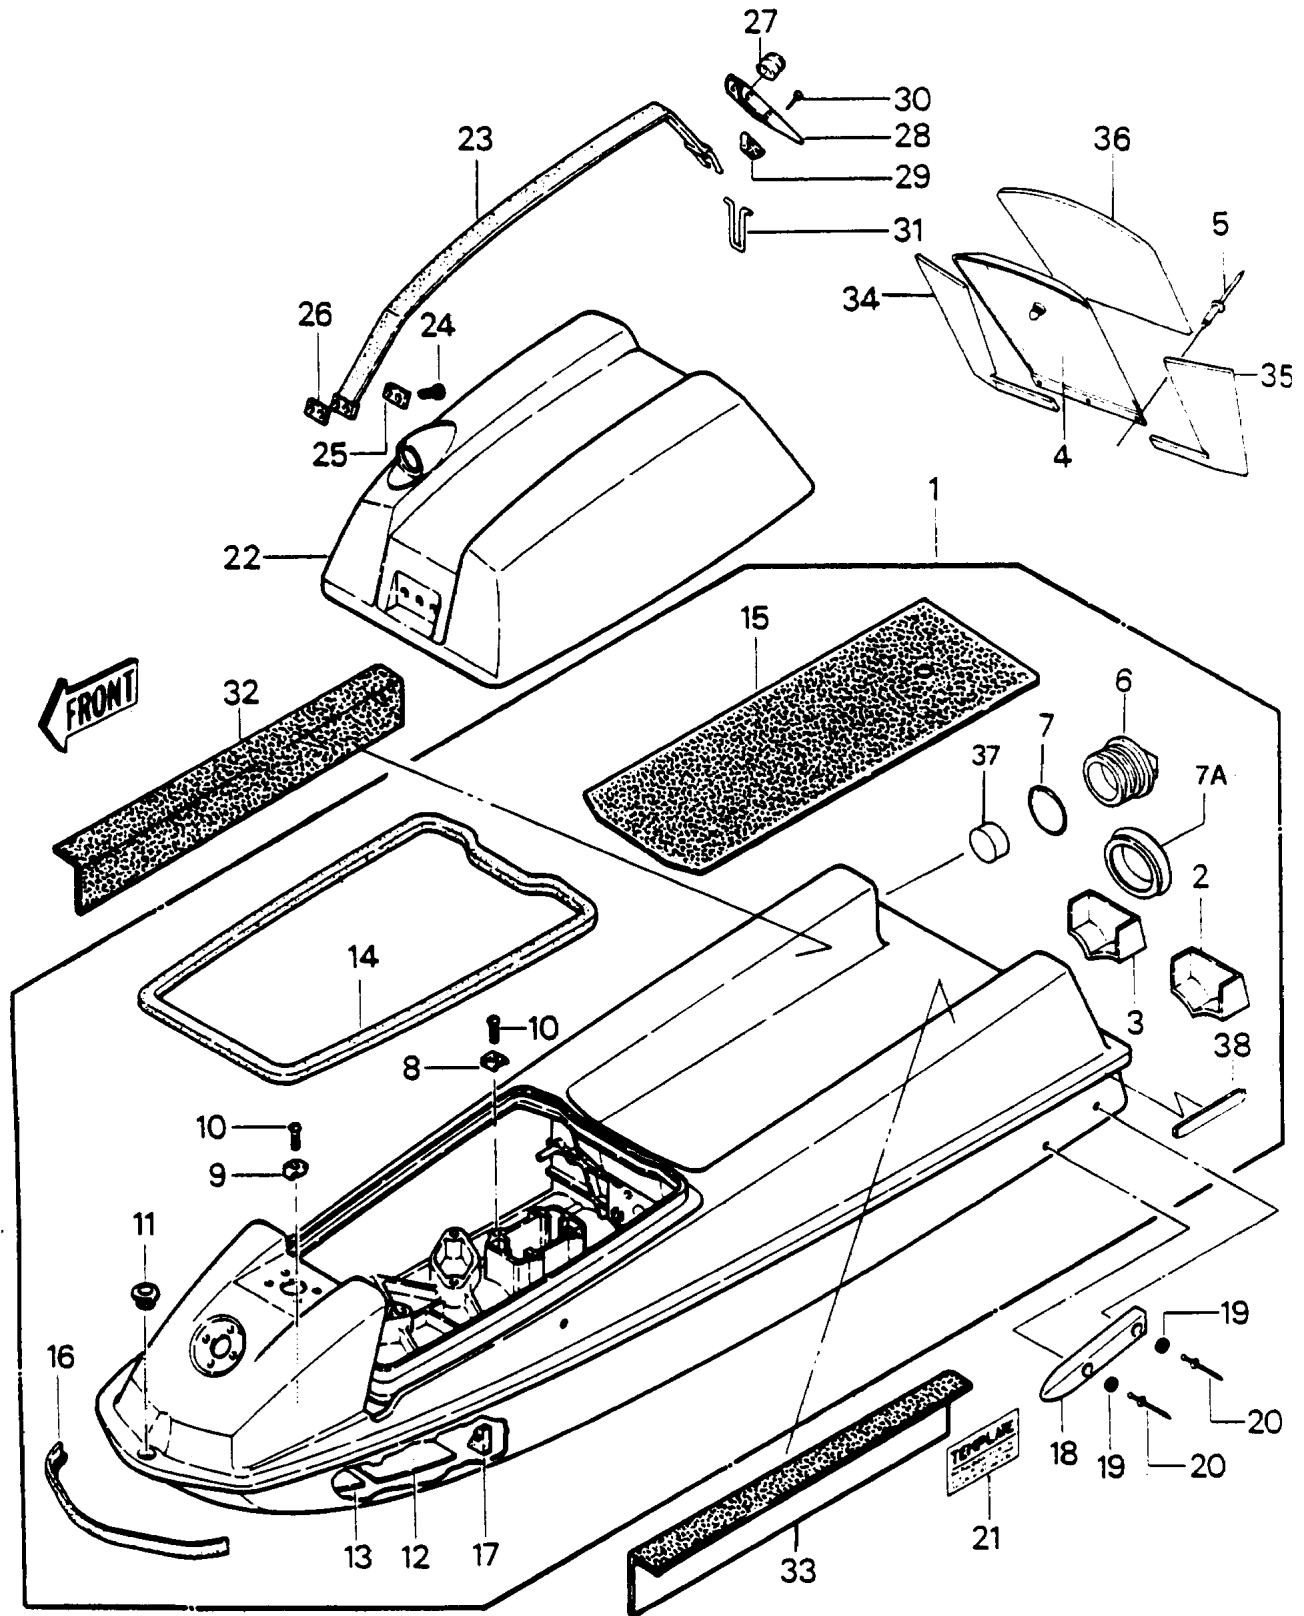

# 1986 JS550 PARTS DIAGRAM

HULL/ENGINE HOOD (JS550-A5)

## HULL/ENGINE HOOD (JS550-A5)

ITEM NAME	PART NUMBER	QUANTITY
SCREW,TAPPING (Ref # 10)	92011-561	9
BUSHING (Ref # 11)	92028-3013	1
DAMPER,FUEL TANK (Ref # 12)	92075-521	2
DAMPER,MUFFLER (Ref # 13)	92075-522	2
GASKET,ENGINE HOOD (Ref # 14)	92065-539	1
MAT (Ref # 15)	59131-502	1
BUMPER (Ref # 16)	59201-3691	1
DETENT (Ref # 17)	59346-504	3
STABILIZER (Ref # 18)	59437-3002	2
WASHER,5X16X1.5 (Ref # 19)	92022-3041	4
RIVET (Ref # 20)	92039-3002	4
TEMPLATE,STABILIZER (Ref # 21)	99969-0560	AR
HOOD-COMP-ENGINE,JET WHITE (Ref # 22)	59456-3001-8C	1
BAND,HOOD (Ref # 23)	92072-501	1
BOLT,6X30 (Ref # 24)	92001-3022	2
WASHER,BAND (Ref # 25)	92022-509	1
BRACKET,PLATE (Ref # 26)	59086-501	1
GROMMET (Ref # 27)	92071-056	1
LEVER (Ref # 28)	13168-3701	1
DETENT (Ref # 29)	59346-503	1
SCREW (Ref # 30)	92011-562	1
HINGE (Ref # 31)	53009-503	1
MAT,DECK FIN,RH (Ref # 32)	53004-3701	1
MAT,DECK FIN,LH (Ref # 33)	53004-3702	1
MAT,DASHBOARD,RH (Ref # 34)	53004-3709	1
MAT,DASHBOARD,LH (Ref # 35)	53004-3710	1
MAT,DASHBOARD COVER (Ref # 36)	53004-3705	1
DAMPER,69X16T (Ref # 37)	92075-3710	1
GRIP,HULL (Ref # 38)	46075-3701	2

## HULL/ENGINE HOOD (JS550-A5)

ITEM NAME	PART NUMBER	QUANTITY
HULL-ASSY,JET WHITE (Ref # 1)	59431-3706-8C	1
HULL,LH,EXTENSION,JET WHITE (Ref # 2)	59251-3006-8C	1
HULL,RH,EXTENSION,JET WHITE (Ref # 3)	59251-3005-8C	1
COVER,DASHBOARD (Ref # 4)	14025-3706	1
RIVET,4MM (Ref # 5)	92039-3703	3
CAP (Ref # 6)	11012-3706	1
SEAL-OIL (Ref # 7A)	92049-3709	1
RING-O,80MM (Ref # 7)	92055-3701	1
HOOK (Ref # 8)	27012-501	7
HOOK (Ref # 9)	27012-502	2