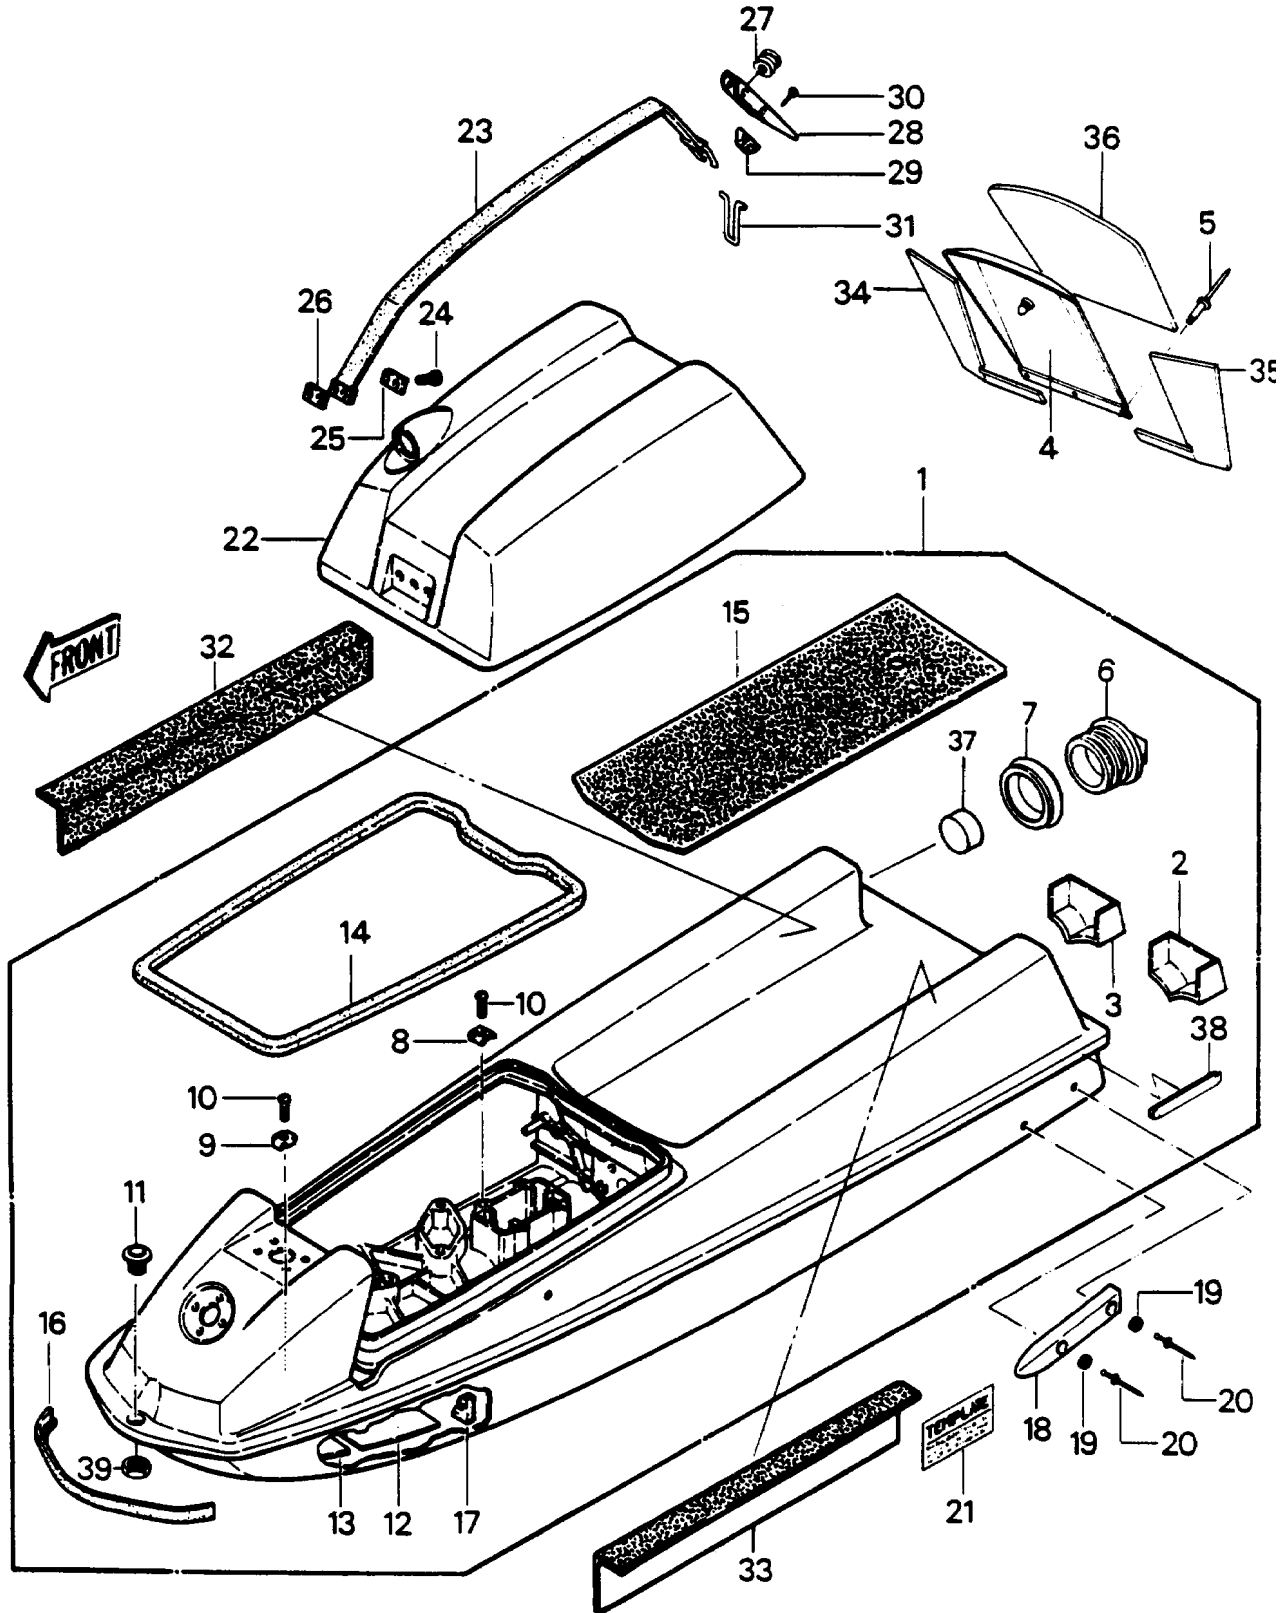

# 1987 JS550 PARTS DIAGRAM

HULL/ENGINE HOOD (JS550-A6/A7)

# 1987 JS550 PARTS LIST

HULL/ENGINE HOOD (JS550-A6/A7)

ITEM NAME	PART NUMBER	QUANTITY
SCREW,TAPPING (Ref # 10)	92011-561	9
BUSHING,L=18 (Ref # 11)	92028-3724	1
DAMPER,FUEL TANK (Ref # 12)	92075-521	2
DAMPER,MUFFLER (Ref # 13)	92075-522	2
GASKET,ENGINE HOOD (Ref # 14)	92065-539	1
MAT (Ref # 15)	59131-502	1
BUMPER (Ref # 16)	59201-3691	1
DETENT (Ref # 17)	59346-504	3
STABILIZER (Ref # 18)	59437-3002	2
WASHER,5X16X1.5 (Ref # 19)	92022-3041	4
RIVET (Ref # 20)	92039-3002	4
TEMPLATE,STABILIZER (Ref # 21)	99969-0560	AR
HOOD-COMP-ENGINE,JET WHITE (Ref # 22)	59456-3001-8C	1
BAND,HOOD (Ref # 23)	92072-501	1
BOLT,6X30 (Ref # 24)	92001-3022	2
WASHER,BAND (Ref # 25)	92022-509	1
BRACKET,PLATE (Ref # 26)	59086-501	1
GROMMET (Ref # 27)	92071-056	1
LEVER (Ref # 28)	13168-3701	1
DETENT (Ref # 29)	59346-503	1
SCREW (Ref # 30)	92011-562	1
HINGE (Ref # 31)	53009-503	1
MAT,DECK FIN,RH (Ref # 32)	53004-3701	1
MAT,DECK FIN,LH (Ref # 33)	53004-3702	1
MAT,DASHBOARD,RH (Ref # 34)	53004-3709	1
MAT,DASHBOARD,LH (Ref # 35)	53004-3710	1
MAT,DASHBOARD COVER (Ref # 36)	53004-3705	1
DAMPER,69X16T (Ref # 37)	92075-3710	1
GRIP,HULL (Ref # 38)	46075-3701	2

## HULL/ENGINE HOOD (JS550-A6/A7)

ITEM NAME	PART NUMBER	QUANTITY
NUT,20MM (Ref # 39)	92015-3721	1
HULL-ASSY,JET WHITE (Ref # 1)	59431-3706-8C	1
HULL,LH,EXTENSION,JET WHITE (Ref # 2)	59251-3006-8C	1
HULL,RH,EXTENSION,JET WHITE (Ref # 3)	59251-3005-8C	1
COVER,DASHBOARD (Ref # 4)	14025-3706	1
RIVET,4MM (Ref # 5)	92039-3703	3
CAP (Ref # 6)	11012-3706	1
SEAL-OIL (Ref # 7)	92049-3709	1
HOOK (Ref # 8)	27012-501	7
HOOK (Ref # 9)	27012-502	2