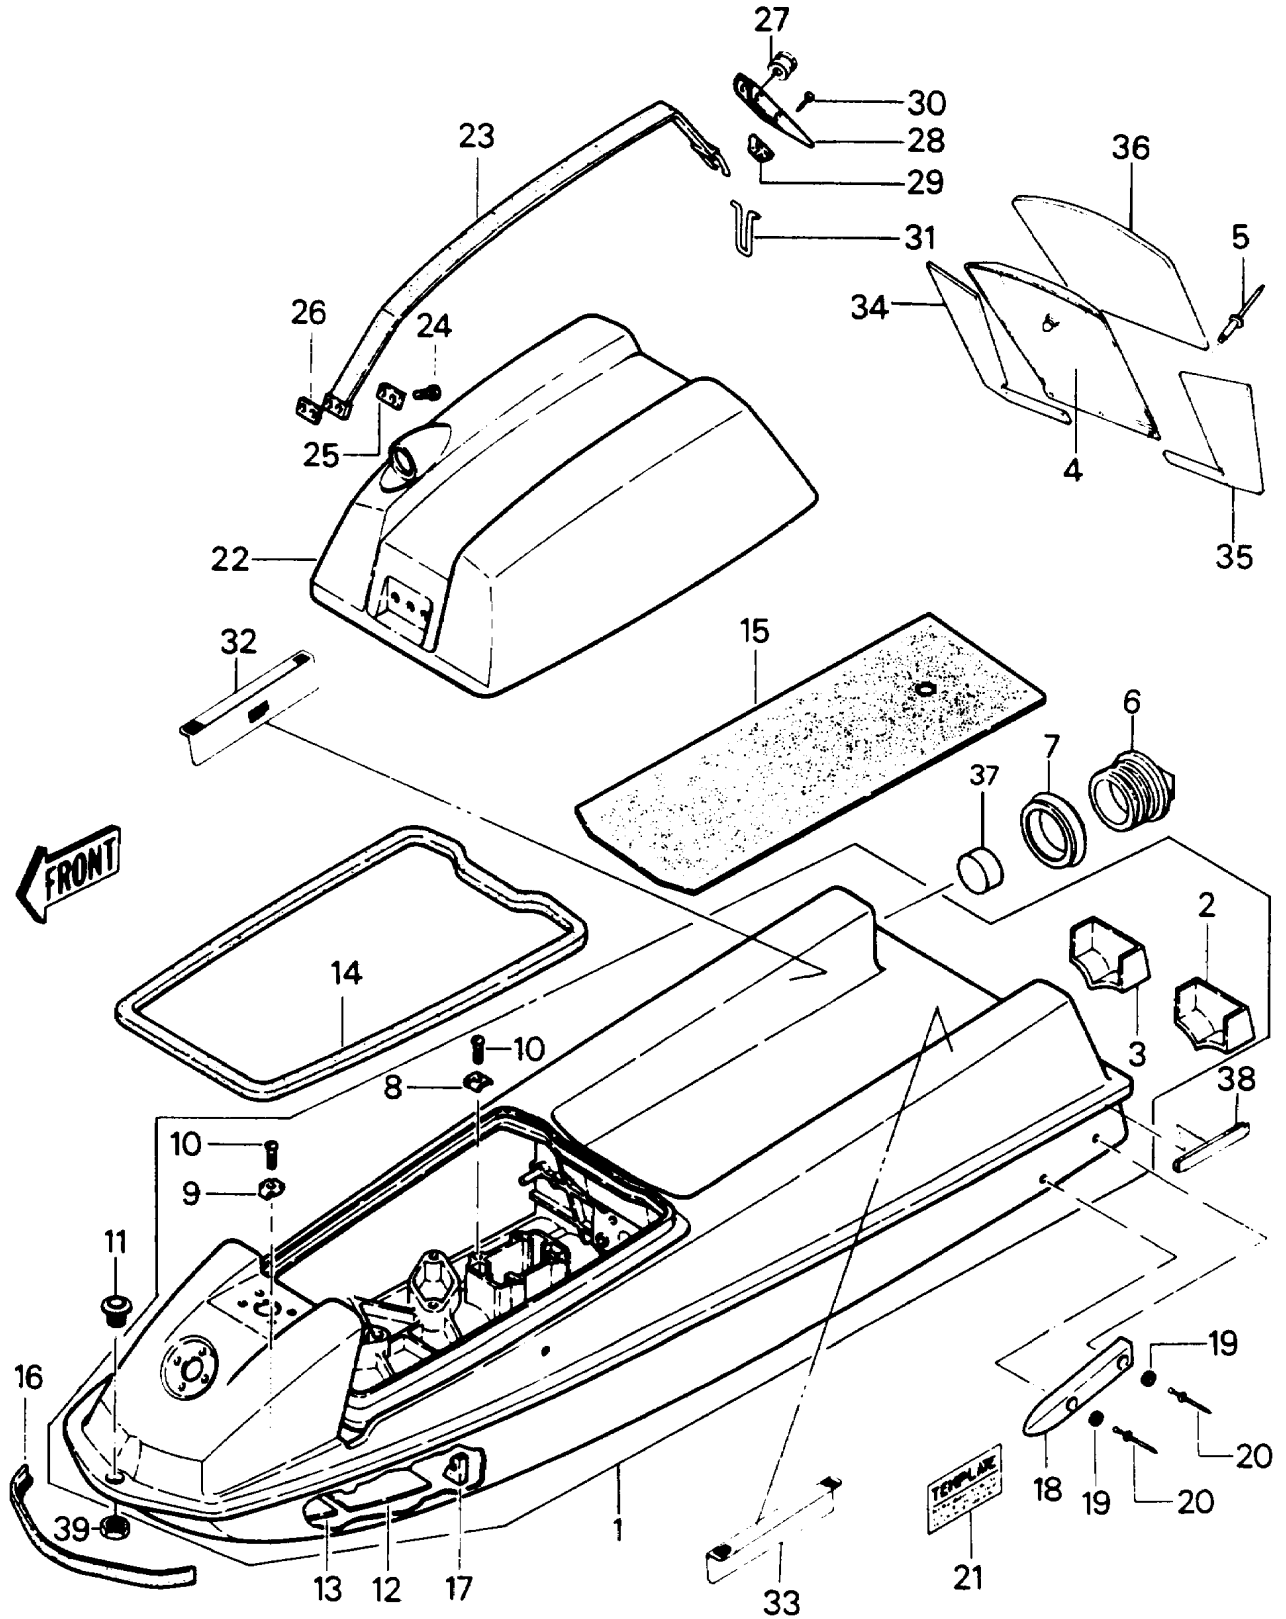

1989 JS550 PARTS DIAGRAM

HULL/ENGINE HOOD (JS550-A8)

1989 JS550 PARTS LIST

HULL/ENGINE HOOD (JS550-A8)

ITEM NAME	PART NUMBER	QUANTITY
SCREW,TAPPING (Ref # 10)	92011-561	9
BUSHING (Ref # 11)	92028-3734	1
DAMPER,FUEL TANK (Ref # 12)	92075-521	2
DAMPER,MUFFLER (Ref # 13)	92075-522	2
GASKET,ENGINE HOOD (Ref # 14)	92065-539	1
MAT (Ref # 15)	59131-502	1
BUMPER (Ref # 16)	59201-3691	1
DETENT (Ref # 17)	59346-504	3
STABILIZER (Ref # 18)	59437-3002	2
WASHER,5X16X1.5 (Ref # 19)	92022-3041	4
RIVET (Ref # 20)	92039-3002	4
TEMPLATE,STABILIZER (Ref # 21)	99969-0560	AR
HOOD-COMP-ENGINE,JET WHITE (Ref # 22)	59456-3001-8C	1
BAND,HOOD (Ref # 23)	92072-501	1
BOLT,6X30 (Ref # 24)	92001-3022	2
WASHER,BAND (Ref # 25)	92022-509	1
BRACKET,PLATE (Ref # 26)	59086-501	1
GROMMET (Ref # 27)	92071-056	1
LEVER (Ref # 28)	13168-3701	1
DETENT (Ref # 29)	59346-503	1
SCREW (Ref # 30)	92011-562	1
HINGE (Ref # 31)	53009-503	1
MAT,DECK FIN,RH (Ref # 32)	53004-3723	1
MAT,DECK FIN,LH (Ref # 33)	53004-3724	1
MAT,DASHBOARD,RH (Ref # 34)	53004-3726	1
MAT,DASHBOARD,LH (Ref # 35)	53004-3727	1
MAT,DASHBOARD COVER (Ref # 36)	53004-3725	1
DAMPER,69X16T (Ref # 37)	92075-3710	1
GRIP,HULL (Ref # 38)	46075-3701	2

1989 JS550 PARTS LIST

HULL/ENGINE HOOD (JS550-A8)

ITEM NAME	PART NUMBER	QUANTITY
NUT (Ref # 39)	92015-3779	1
HULL-COMP, JET WHITE (Ref # 1)	59426-3759-8C	1
HULL, LH, EXTENSION, JET WHITE (Ref # 2)	59251-3006-8C	1
HULL, RH, EXTENSION, JET WHITE (Ref # 3)	59251-3005-8C	1
COVER, DASHBOARD (Ref # 4)	14025-3706	1
RIVET, 4MM (Ref # 5)	92039-3703	3
CAP (Ref # 6)	11012-3721	1
SEAL-OIL (Ref # 7)	92049-3709	1
HOOK (Ref # 8)	27012-501	7
HOOK (Ref # 9)	27012-502	2